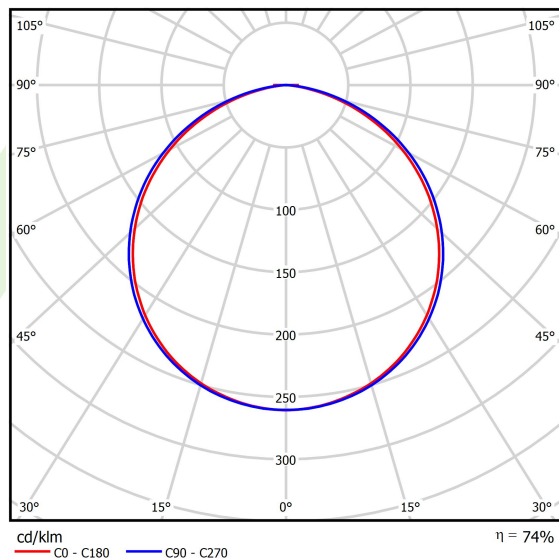

Mechanical data

Assembly	surface mounted on slings
Material	aluminum
Color	RAL 9016 (white)
Diffuser	PLX (PMMA opal)
Impact resistant	IK04
Weight [kg]	6,1
Dimensions [mm]	Ø650 x 85

A graph of light