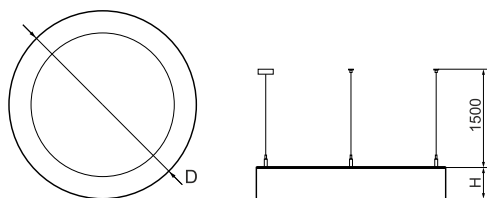

Product information

Category	Architectural luminaires
Family	ARTSHAPE ROUND LED
Name	ARTSHAPE ROUND LED SMALL FULL SUSPENDED 9000 PLX EDD 34 840 / S-1,5M
Index	19.4013.1423.34

Light and electrical data

Light source	LED
Luminous flux LED [lm]	9406
LED power [W]	67
Luminaire luminous flux [lm]	6917
Power of luminaire [W]	74
Luminaire's light efficiency [lm/W]	93,5
Color of the light [K]	4000
CRI	>80
SDCM (LED sources)	3
Beam angle [°]	(C0-C180) / (C90-C270) - 111,2° / 114,2°
Photobiological risk class (IEC/EN 62471)	RG0
Protection against electric shock	I
Protection degree	IP20
Voltage	220..240 V, 50..60 Hz
Lifetime of LED sources [h]	60000
Lx/By	L80/B10
Operating temperature range [°C]	0 ÷ 30
Driver	DIM DALI (EDD)
Power factor cos φ	>0,95
Circuit load capacity	8 (B10), 13 (B16), 13 (C10), 21 (C16)

Mechanical data

Assembly	surface mounted on slings
Material	aluminum
Color	RAL 9016 (white)
Diffuser	PLX (PMMA opal)
Impact resistant	IK04
Weight [kg]	6,1
Dimensions [mm]	Ø650 x 85

A graph of light

Accessories