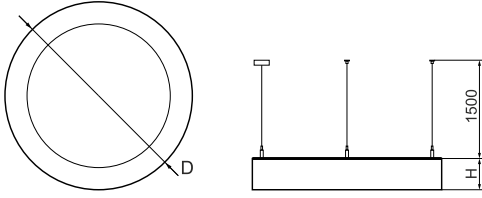

Product information

Category	Architectural luminaires
Family	ARTSHAPE ROUND LED
Name	ARTSHAPE ROUND LED SMALL FULL SUSPENDED 9000 PLX EDD 34 840 / S-1,5M
Index	19.4013.1423.34
EAN	5902107188665

Light and electrical data

Light source	LED
Luminous flux LED [lm]	9406
LED power [W]	67
Luminaire luminous flux [lm]	6917
Power of luminaire [W]	74
Luminaire's light efficiency [lm/W]	93,5
Color of the light [K]	4000
CRI	>80
SDCM (LED sources)	3
Beam angle [°]	(C0-C180) / (C90-C270) - 111,2° / 114,2°
Photobiological risk class (IEC/EN 62471)	RG0
Protection against electric shock	I
Protection degree	IP20
Voltage	220..240 V, 50..60 Hz
Lifetime of LED sources [h]	100000
Lx/By	L80/B10
Operating temperature range [°C]	0 ÷ 30
Driver	DIM DALI (EDD)
Power factor cos φ	>0,95
Circuit load capacity	8 (B10), 13 (B16), 13 (C10), 21 (C16)

Mechanical data

Assembly	surface mounted on slings
Material	aluminum
Color	RAL 9016 (white)
Diffuser	PLX (PMMA opal)
Impact resistant	IK04
Weight [kg]	6,1
Dimensions [mm]	Ø650 x 85

A graph of light

Accessories