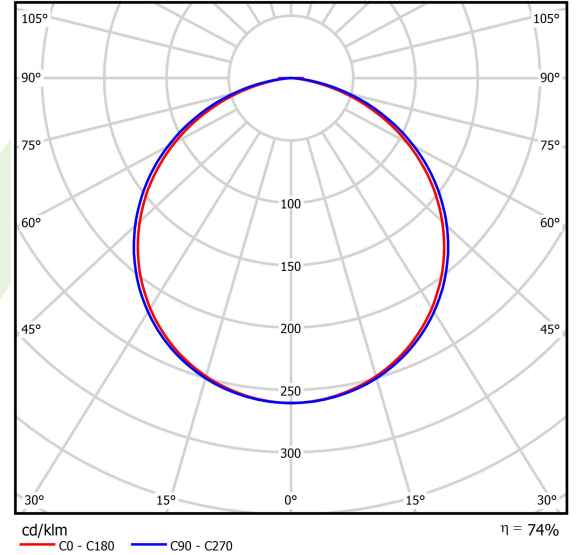

Product information

Category	Architectural luminaires
Family	ARTSHAPE ROUND LED
Name	ARTSHAPE ROUND LED SMALL FULL SUSPENDED 9000 PLX EDD 34 840 / S-1,5M
Index	19.4013.1423.34
EAN	5902107188665

Light and electrical data

Light source	LED
Luminous flux LED [lm]	9406
LED power [W]	67
Luminaire luminous flux [lm]	6917
Power of luminaire [W]	74
Luminaire's light efficiency [lm/W]	93,5
Color of the light [K]	4000
CRI	>80
SDCM (LED sources)	3
Beam angle [°]	(C0-C180) / (C90-C270) - 111,2° / 114,2°
Photobiological risk class (IEC/EN 62471)	RG0
Protection against electric shock	I
Protection degree	IP20
Voltage	220..240 V, 50..60 Hz
Lifetime of LED sources [h]	100000
Lx/By	L80/B10
Operating temperature range [°C]	0 ÷ 30
Driver	DIM DALI (EDD)
Power factor cos φ	>0,95
Circuit load capacity	8 (B10), 13 (B16), 13 (C10), 21 (C16)

Mechanical data

Assembly	surface mounted on slings
Material	aluminum
Color	RAL 9016 (white)
Diffuser	PLX (PMMA opal)
Impact resistant	IK04
Weight [kg]	6,1
Dimensions [mm]	Ø650 x 85

A graph of light

Accessories