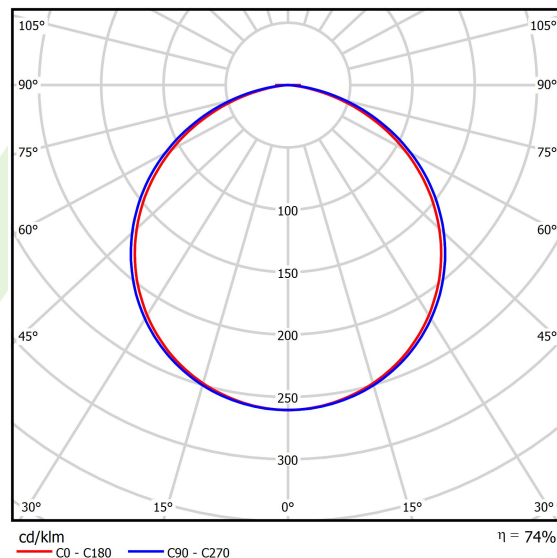

Product information

Category	Architectural luminaires
Family	ARTSHAPE ROUND LED
Name	ARTSHAPE ROUND LED SMALL FULL SUSPENDED 9000 PLX EDD 34 840 / S-1,5M
Index	19.4013.1423.34

Light and electrical data

Light source	LED
Luminous flux LED [lm]	9406
LED power [W]	67
Luminaire luminous flux [lm]	6917
Power of luminaire [W]	74
Luminaire's light efficiency [lm/W]	93,5
Color of the light [K]	4000
CRI	>80
SDCM (LED sources)	3
Beam angle [°]	(C0-C180) / (C90-C270) - 111,2° / 114,2°
Photobiological risk class (IEC/EN 62471)	RG0
Protection against electric shock	I
Protection degree	IP20
Voltage	220..240 V, 50..60 Hz
Lifetime of LED sources [h]	60000
Lx/By	L80/B10
Operating temperature range [°C]	0 ÷ 30
Driver	DIM DALI (EDD)
Power factor cos φ	>0,95
Circuit load capacity	8 (B10), 13 (B16), 13 (C10), 21 (C16)

Mechanical data

Assembly	surface mounted on slings
Material	aluminum
Color	RAL 9016 (white)
Diffuser	PLX (PMMA opal)
Impact resistant	IK04
Weight [kg]	6,1
Dimensions [mm]	Ø650 x 85

A graph of light

Accessories