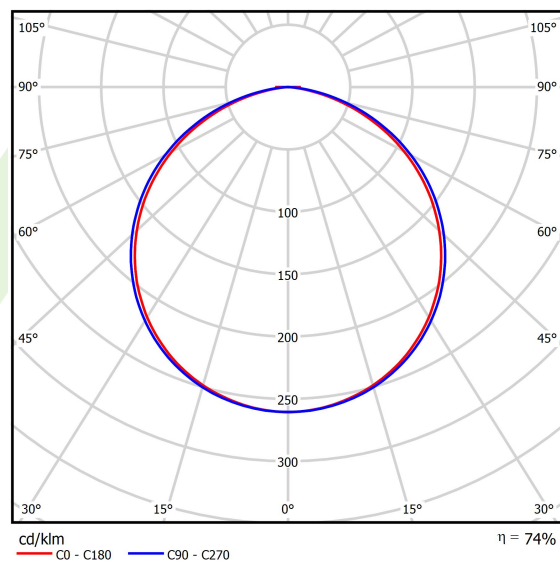

Product information

Category	Architectural luminaires
Family	ARTSHAPE ROUND LED
Name	ARTSHAPE ROUND LED SMALL FULL SUSPENDED 9000 PLX EDD 34 840 / S-1,5M
Index	19.4013.1423.34

Light and electrical data

Light source	LED
Luminous flux LED [lm]	9406
LED power [W]	67
Luminaire luminous flux [lm]	6917
Power of luminaire [W]	74
Luminaire's light efficiency [lm/W]	93,5
Color of the light [K]	4000
CRI	>80
SDCM (LED sources)	3
Beam angle [°]	(C0-C180) / (C90-C270) - 111,2° / 114,2°
Photobiological risk class (IEC/EN 62471)	RG0
Protection against electric shock	I
Protection degree	IP20
Voltage	220..240 V, 50..60 Hz
Lifetime of LED sources [h]	60000
Lx/By	L80/B10
Operating temperature range [°C]	0 ÷ 30
Driver	DIM DALI (EDD)
Power factor cos φ	>0,95
Circuit load capacity	8 (B10), 13 (B16), 13 (C10), 21 (C16)

Mechanical data

Assembly	surface mounted on slings
Material	aluminum
Color	RAL 9016 (white)
Diffuser	PLX (PMMA opal)
Impact resistant	IK04
Weight [kg]	6,1
Dimensions [mm]	Ø650 x 85

A graph of light

Accessories