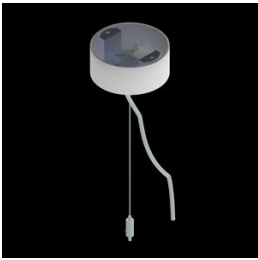

Product: ARTSHAPE ROUND LED SMALL FULL SUSPENDED 9000 PLX EDD 34 840 / S-1,5M

Index: 19.4013.1423.34

Description

Modernistic architectural luminaire in shapes of popular geometrical figures and fashionable design of simple form. The luminaire is adjusted to be mounted on slings. It is equipped with highly efficient LED light sources. Various options of luminous flux and colour temperature are available. The sides of the shade are made of thin-walled aluminium profile. In combination with a possibility of painting according to RAL palette, the luminaires allow to achieve a unique arrangement of various premises. Perfectly even surface-emitting is made of material which has very good light transmittance factor and has good diffusion parameters. This luminaire is dedicated to room of high stylistic requirements. It is perfect for hotel atrium, office receptions, architectural studios, conference rooms or halls and corridors in exclusive buildings as well as for theatres or modern shops in shopping centres.

Mechanical data

Assembly	surface mounted on slings
Material	aluminum
Color	RAL 9016 (white)
Diffuser	PLX (PMMA opal)
Impact resistant	IK04
Weight [kg]	6,1
Dimensions [mm]	Ø650 x 85

A graph of light

Accessories

Index 6E1-500OKW1P-5
 Name SUSPENSION NEW TYPE-J 34
 LENGHT 1,5M WIRE 5X 1-POINT

Index 19.3272.1205.00
 Name SUSPENSION NEW TYPE-E
 LENGHT-1,5 METER WITHOUT
 WIRE 1-POINT