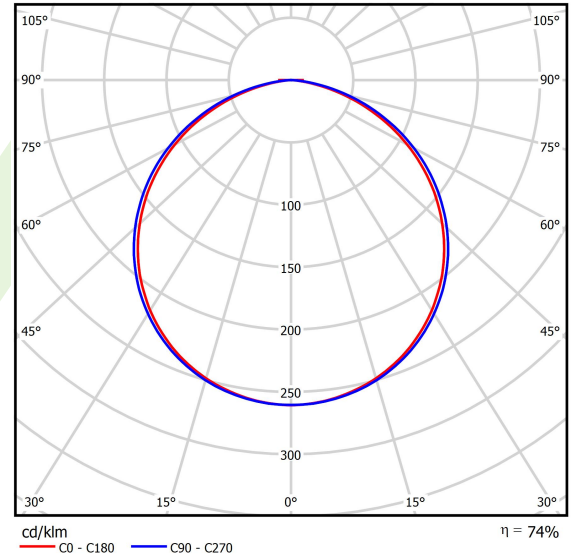

Mechanical data

Assembly	surface mounted on slings
Material	aluminum
Color	RAL 9016 (white)
Diffuser	PLX (PMMA opal)
Impact resistant	IK04
Weight [kg]	5,94
Dimensions [mm]	Ø650 x 85

A graph of light

Accessories

Index 19.3272.0429.34
Name SUSPENSION NEW TYPE-J 34
LENGHT 1,5M WIRE 3X 1-POINT

Index 19.3272.1205.00
Name SUSPENSION NEW TYPE-E
LENGHT-1,5 METER WITHOUT
WIRE 1-POINT