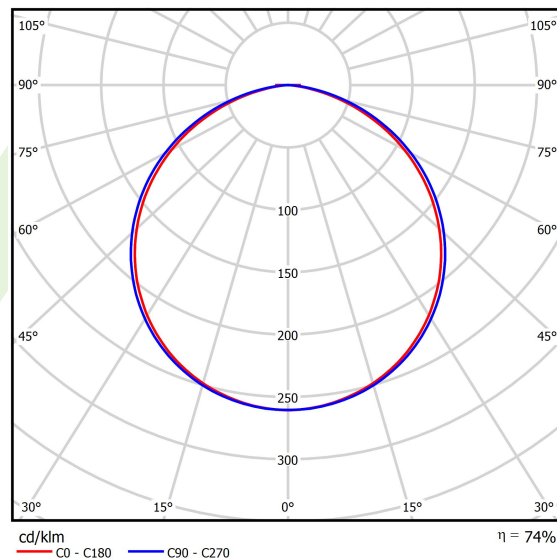

Product information

Category	Architectural luminaires
Family	ARTSHAPE ROUND LED
Name	ARTSHAPE ROUND LED SMALL FULL SUSPENDED 9000 PLX E 34 840 / S-1,5M
Index	19.4013.1421.34

Light and electrical data

Light source	LED
Luminous flux LED [lm]	9406
LED power [W]	67
Luminaire luminous flux [lm]	6917
Power of luminaire [W]	74
Luminaire's light efficiency [lm/W]	93,5
Color of the light [K]	4000
CRI	>80
SDCM (LED sources)	3
Beam angle [°]	(C0-C180) / (C90-C270) - 111,2° / 114,2°
Photobiological risk class (IEC/EN 62471)	RG0
Protection against electric shock	I
Protection degree	IP20
Voltage	220..240 V, 50..60 Hz
Lifetime of LED sources [h]	60000
Lx/By	L80/B10
Operating temperature range [°C]	0 ÷ 30
Driver	standard on/off (E)
Power factor cos φ	>0,95
Circuit load capacity	9 (B10), 15 (B16), 15 (C10), 24 (C16)

Mechanical data

Assembly	surface mounted on slings
Material	aluminum
Color	RAL 9016 (white)
Diffuser	PLX (PMMA opal)
Impact resistant	IK04
Weight [kg]	5,94
Dimensions [mm]	Ø650 x 85

A graph of light

Accessories