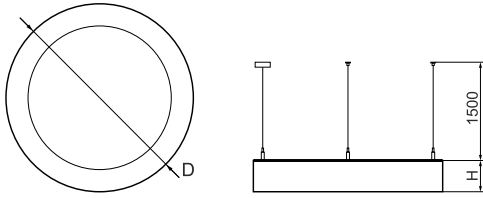

Light source	LED
Luminous flux LED [lm]	9406
LED power [W]	67
Luminaire luminous flux [lm]	6917
Power of luminaire [W]	74
Luminaire's light efficiency [lm/W]	93,5
Color of the light [K]	4000
CRI	>80
SDCM (LED sources)	3
Beam angle [°]	(C0-C180) / (C90-C270) - 111,2° / 114,2°
Photobiological risk class (IEC/EN 62471)	RG0
Protection against electric shock	I
Protection degree	IP20
Voltage	220..240 V, 50..60 Hz
Lifetime of LED sources [h]	100000
Lx/By	L80/B10
Operating temperature range [°C]	0 ÷ 30
Driver	standard on/off (E)
Power factor cos φ	>0,95
Circuit load capacity	9 (B10), 15 (B16), 15 (C10), 24 (C16)

Mechanical data

Assembly	surface mounted on slings
Material	aluminum
Color	RAL 9016 (white)
Diffuser	PLX (PMMA opal)
Impact resistant	IK04
Weight [kg]	5,94
Dimensions [mm]	Ø650 x 85

A graph of light

Accessories