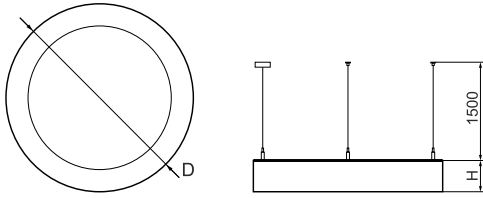

Product information

Category	Architectural luminaires
Family	ARTSHAPE ROUND LED
Name	ARTSHAPE ROUND LED SMALL FULL SUSPENDED 6000 PLX EDD 34 840 / S-1,5M
Index	19.4013.1323.34
EAN	5902107188658

Light and electrical data

Light source	LED
Luminous flux LED [lm]	5952
LED power [W]	43
Luminaire luminous flux [lm]	4377
Power of luminaire [W]	47
Luminaire's light efficiency [lm/W]	93,1
Color of the light [K]	4000
CRI	>80
SDCM (LED sources)	3
Beam angle [°]	(C0-C180) / (C90-C270) - 111,2° / 114,2°
Photobiological risk class (IEC/EN 62471)	RG0
Protection against electric shock	I
Protection degree	IP20
Voltage	220..240 V, 50..60 Hz
Lifetime of LED sources [h]	100000
Lx/By	L80/B10
Operating temperature range [°C]	0 ÷ 30
Driver	DIM DALI (EDD)
Power factor cos φ	>0,95
Circuit load capacity	14 (B10), 23 (B16), 22 (C10), 35 (C16)

Mechanical data

Assembly	surface mounted on slings
Material	aluminum
Color	RAL 9016 (white)
Diffuser	PLX (PMMA opal)
Impact resistant	IK04
Weight [kg]	5,62
Dimensions [mm]	Ø650 x 85

A graph of light

Accessories