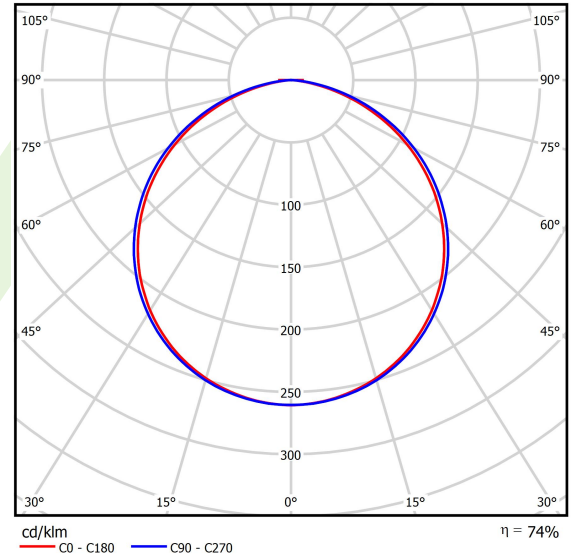

Mechanical data

Assembly	surface mounted on slings
Material	aluminum
Color	RAL 9016 (white)
Diffuser	PLX (PMMA opal)
Impact resistant	IK04
Weight [kg]	5,62
Dimensions [mm]	Ø650 x 85

A graph of light

Accessories

Index 6E1-500OKW1P-5
Name SUSPENSION NEW TYPE-J 34
LENGHT 1,5M WIRE 5X 1-POINT

Index 19.3272.1205.00
Name SUSPENSION NEW TYPE-E
LENGHT-1,5 METER WITHOUT
WIRE 1-POINT