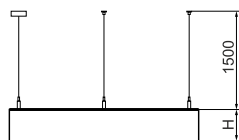

## Product information

Category	Architectural luminaires
Family	ARTSHAPE ROUND LED
Name	ARTSHAPE ROUND LED SMALL FULL SUSPENDED 6000 PLX EDD 34 840 / S-1,5M
Index	19.4013.1323.34

## Light and electrical data

Light source	LED
Luminous flux LED [lm]	5952
LED power [W]	43
Luminaire luminous flux [lm]	4377
Power of luminaire [W]	47
Luminaire's light efficiency [lm/W]	93,1
Color of the light [K]	4000
CRI	>80
SDCM (LED sources)	3
Beam angle [°]	(C0-C180) / (C90-C270) - 111,2° / 114,2°
Photobiological risk class (IEC/EN 62471)	RG0
Protection against electric shock	I
Protection degree	IP20
Voltage	220..240 V, 50..60 Hz
Lifetime of LED sources [h]	60000
Lx/By	L80/B10
Operating temperature range [°C]	0 ÷ 30
Driver	DIM DALI (EDD)
Power factor cos φ	>0,95
Circuit load capacity	14 (B10), 23 (B16), 22 (C10), 35 (C16)

## Mechanical data

Assembly	surface mounted on slings
Material	aluminum
Color	RAL 9016 (white)
Diffuser	PLX (PMMA opal)
Impact resistant	IK04
Weight [kg]	5,62
Dimensions [mm]	Ø650 x 85