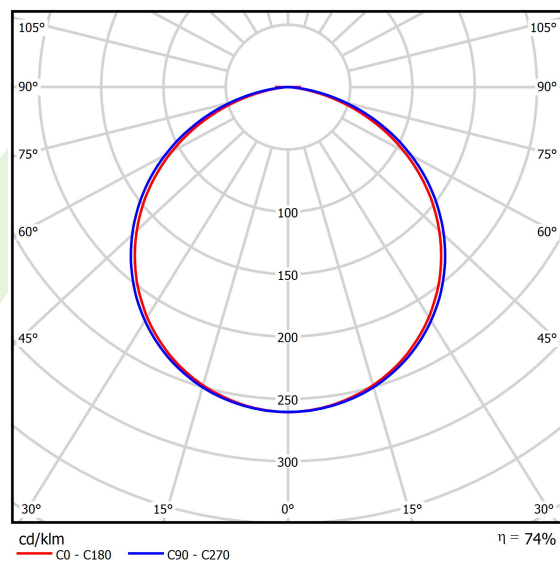

## Light and electrical data

Light source	LED
Luminous flux LED [lm]	5952
LED power [W]	43
Luminaire luminous flux [lm]	4377
Power of luminaire [W]	47
Luminaire's light efficiency [lm/W]	93,1
Color of the light [K]	4000
CRI	>80
SDCM (LED sources)	3
Beam angle [°]	(C0-C180) / (C90-C270) - 111,2° / 114,2°
Photobiological risk class (IEC/EN 62471)	RG0
Protection against electric shock	I
Protection degree	IP20
Voltage	220..240 V, 50..60 Hz
Lifetime of LED sources [h]	60000
Lx/By	L80/B10
Operating temperature range [°C]	0 ÷ 30
Driver	DIM DALI (EDD)
Power factor cos φ	>0,95
Circuit load capacity	14 (B10), 23 (B16), 22 (C10), 35 (C16)

## A graph of light