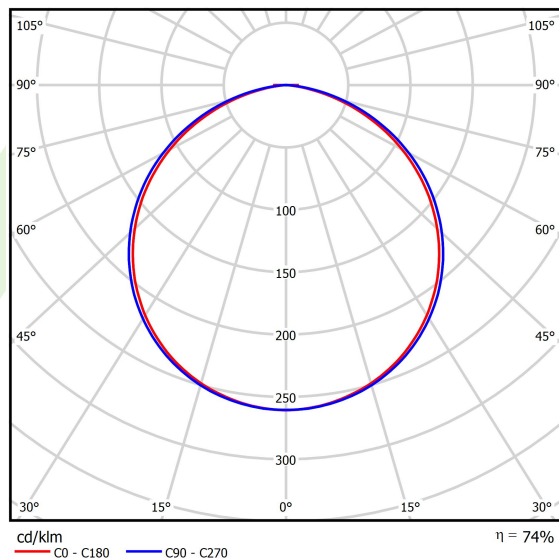

Mechanical data

Assembly	surface mounted on slings
Material	aluminum
Color	RAL 9016 (white)
Diffuser	PLX (PMMA opal)
Impact resistant	IK04
Weight [kg]	5,62
Dimensions [mm]	Ø650 x 85

A graph of light