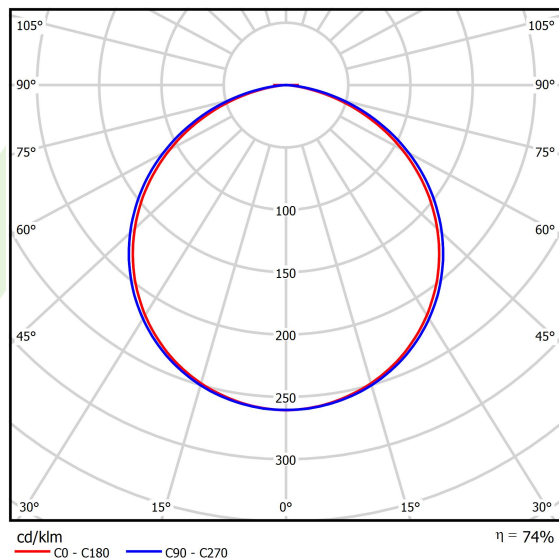

Mechanical data

Assembly	surface mounted on slings
Material	aluminum
Color	RAL 9016 (white)
Diffuser	PLX (PMMA opal)
Impact resistant	IK04
Weight [kg]	5,85
Dimensions [mm]	Ø650 x 85

A graph of light