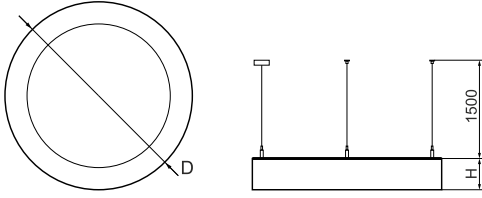

Product information

Category	Architectural luminaires
Family	ARTSHAPE ROUND LED
Name	ARTSHAPE ROUND LED SMALL FULL SUSPENDED 6000 PLX E 34 840 / S-1,5M
Index	19.4013.1321.34
EAN	5902107188634

Light and electrical data

Light source	LED
Luminous flux LED [lm]	5952
LED power [W]	43
Luminaire luminous flux [lm]	4377
Power of luminaire [W]	47
Luminaire's light efficiency [lm/W]	93,1
Color of the light [K]	4000
CRI	>80
SDCM (LED sources)	3
Beam angle [°]	(C0-C180) / (C90-C270) - 111,2° / 114,2°
Photobiological risk class (IEC/EN 62471)	RG0
Protection against electric shock	I
Protection degree	IP20
Voltage	220..240 V, 50..60 Hz
Lifetime of LED sources [h]	100000
Lx/By	L80/B10
Operating temperature range [°C]	0 ÷ 30
Driver	standard on/off (E)
Power factor cos φ	>0,95
Circuit load capacity	16 (B10), 26 (B16), 23 (C10), 37 (C16)

Mechanical data

Assembly	surface mounted on slings
Material	aluminum
Color	RAL 9016 (white)
Diffuser	PLX (PMMA opal)
Impact resistant	IK04
Weight [kg]	5,85
Dimensions [mm]	Ø650 x 85

A graph of light

Accessories