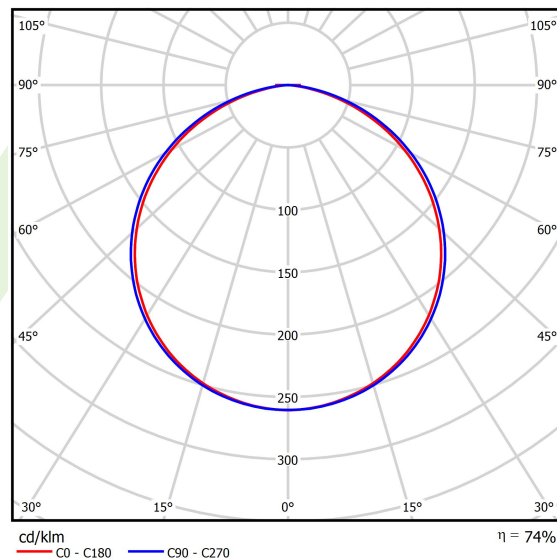

Product information

Category	Architectural luminaires
Family	ARTSHAPE ROUND LED
Name	ARTSHAPE ROUND LED SMALL FULL SUSPENDED 6000 PLX E 34 840 / S-1,5M
Index	19.4013.1321.34

Light and electrical data

Light source	LED
Luminous flux LED [lm]	5952
LED power [W]	43
Luminaire luminous flux [lm]	4377
Power of luminaire [W]	47
Luminaire's light efficiency [lm/W]	93,1
Color of the light [K]	4000
CRI	>80
SDCM (LED sources)	3
Beam angle [°]	(C0-C180) / (C90-C270) - 111,2° / 114,2°
Photobiological risk class (IEC/EN 62471)	RG0
Protection against electric shock	I
Protection degree	IP20
Voltage	220..240 V, 50..60 Hz
Lifetime of LED sources [h]	60000
Lx/By	L80/B10
Operating temperature range [°C]	0 ÷ 30
Driver	standard on/off (E)
Power factor cos φ	>0,95
Circuit load capacity	16 (B10), 26 (B16), 23 (C10), 37 (C16)

Mechanical data

Assembly	surface mounted on slings
Material	aluminum
Color	RAL 9016 (white)
Diffuser	PLX (PMMA opal)
Impact resistant	IK04
Weight [kg]	5,85
Dimensions [mm]	Ø650 x 85

A graph of light

Accessories