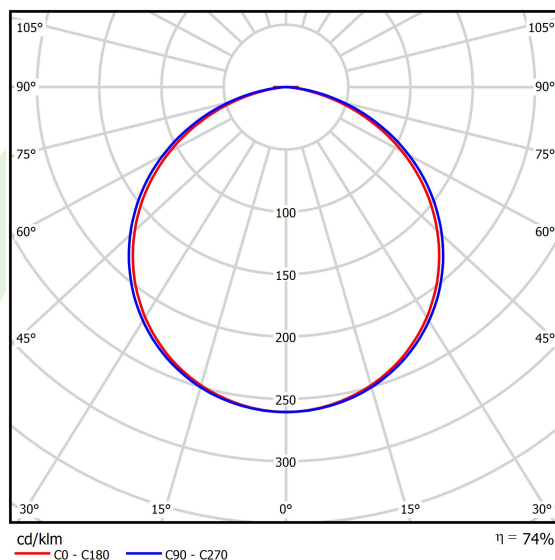

Mechanical data

Assembly	surface mounted on slings
Material	aluminum
Color	RAL 9016 (white)
Diffuser	PLX (PMMA opal)
Impact resistant	IK04
Weight [kg]	5,85
Dimensions [mm]	Ø650 x 85

A graph of light

Accessories

Index 19.3272.0429.34
Name SUSPENSION NEW TYPE-J 34
LENGHT 1,5M WIRE 3X 1-POINT

Index 19.3272.1205.00
Name SUSPENSION NEW TYPE-E
LENGHT-1,5 METER WITHOUT
WIRE 1-POINT