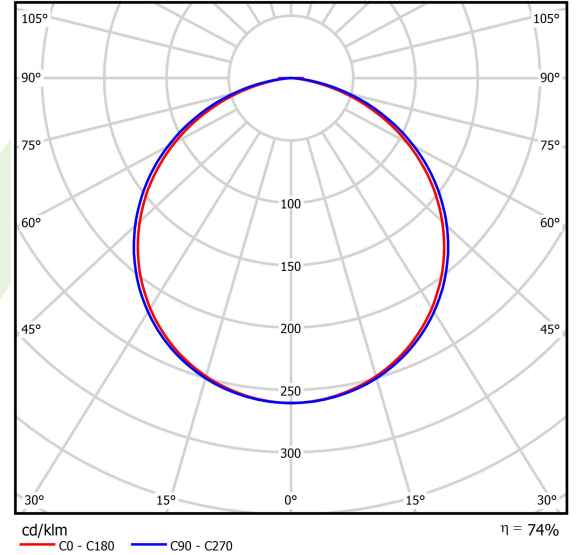

Product information

Category	Architectural luminaires
Family	ARTSHAPE ROUND LED
Name	ARTSHAPE ROUND LED SMALL FULL SUSPENDED 6000 PLX E 34 840 / S-1,5M
Index	19.4013.1321.34
EAN	5902107188634

Light and electrical data

Light source	LED
Luminous flux LED [lm]	5952
LED power [W]	43
Luminaire luminous flux [lm]	4377
Power of luminaire [W]	47
Luminaire's light efficiency [lm/W]	93,1
Color of the light [K]	4000
CRI	>80
SDCM (LED sources)	3
Beam angle [°]	(C0-C180) / (C90-C270) - 111,2° / 114,2°
Photobiological risk class (IEC/EN 62471)	RG0
Protection against electric shock	I
Protection degree	IP20
Voltage	220..240 V, 50..60 Hz
Lifetime of LED sources [h]	100000
Lx/By	L80/B10
Operating temperature range [°C]	0 ÷ 30
Driver	standard on/off (E)
Power factor cos φ	>0,95
Circuit load capacity	16 (B10), 26 (B16), 23 (C10), 37 (C16)

Mechanical data

Assembly	surface mounted on slings
Material	aluminum
Color	RAL 9016 (white)
Diffuser	PLX (PMMA opal)
Impact resistant	IK04
Weight [kg]	5,85
Dimensions [mm]	Ø650 x 85

A graph of light

Accessories