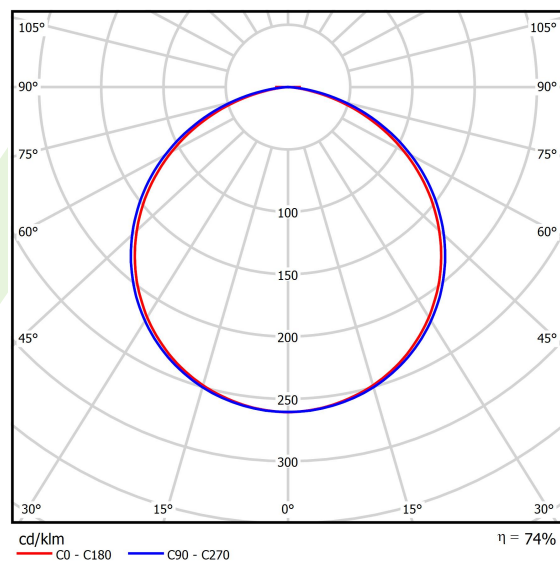

## Light and electrical data

Light source	<b>LED</b>
Luminous flux LED [lm]	<b>5952</b>
LED power [W]	<b>43</b>
Luminaire luminous flux [lm]	<b>4377</b>
Power of luminaire [W]	<b>47</b>
Luminaire's light efficiency [lm/W]	<b>93,1</b>
Color of the light [K]	<b>4000</b>
CRI	<b>&gt;80</b>
SDCM (LED sources)	<b>3</b>
Beam angle [°]	<b>(C0-C180) / (C90-C270) - 111,2° / 114,2°</b>
Photobiological risk class (IEC/EN 62471)	<b>RG0</b>
Protection against electric shock	<b>I</b>
Protection degree	<b>IP20</b>
Voltage	<b>220..240 V, 50..60 Hz</b>
Lifetime of LED sources [h]	<b>60000</b>
Lx/By	<b>L80/B10</b>
Operating temperature range [°C]	<b>0 ÷ 30</b>
Driver	<b>standard on/off (E)</b>
Power factor cos φ	<b>&gt;0,95</b>
Circuit load capacity	<b>16 (B10), 26 (B16), 23 (C10), 37 (C16)</b>

## A graph of light