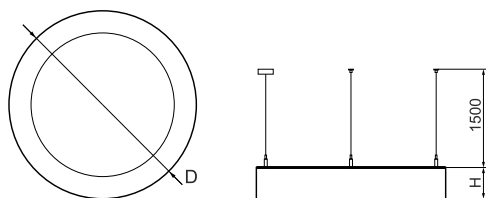

Light source	LED
Luminous flux LED [lm]	5952
LED power [W]	43
Luminaire luminous flux [lm]	4377
Power of luminaire [W]	47
Luminaire's light efficiency [lm/W]	93,1
Color of the light [K]	4000
CRI	>80
SDCM (LED sources)	3
Beam angle [°]	(C0-C180) / (C90-C270) - 111,2° / 114,2°
Photobiological risk class (IEC/EN 62471)	RG0
Protection against electric shock	I
Protection degree	IP20
Voltage	220..240 V, 50..60 Hz
Lifetime of LED sources [h]	100000
Lx/By	L80/B10
Operating temperature range [°C]	0 ÷ 30
Driver	standard on/off (E)
Power factor cos φ	>0,95
Circuit load capacity	16 (B10), 26 (B16), 23 (C10), 37 (C16)

Mechanical data

Assembly	surface mounted on slings
Material	aluminum
Color	RAL 9016 (white)
Diffuser	PLX (PMMA opal)
Impact resistant	IK04
Weight [kg]	5,85
Dimensions [mm]	Ø650 x 85

A graph of light

Accessories