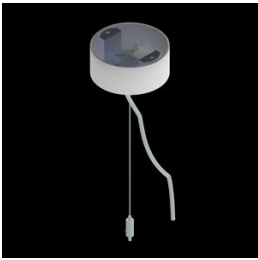

Product: ARTSHAPE ROUND LED SMALL FULL SUSPENDED 6000 PLX E 34 840 / S-1,5M

Index: 19.4013.1321.34

Description

Modernistic architectural luminaire in shapes of popular geometrical figures and fashionable design of simple form. The luminaire is adjusted to be mounted on slings. It is equipped with highly efficient LED light sources. Various options of luminous flux and colour temperature are available. The sides of the shade are made of thin-walled aluminium profile. In combination with a possibility of painting according to RAL palette, the luminaires allow to achieve a unique arrangement of various premises. Perfectly even surface-emitting is made of material which has very good light transmittance factor and has good diffusion parameters. This luminaire is dedicated to room of high stylistic requirements. It is perfect for hotel atrium, office receptions, architectural studios, conference rooms or halls and corridors in exclusive buildings as well as for theatres or modern shops in shopping centres.

Product information

Category	Architectural luminaires
Family	ARTSHAPE ROUND LED
Name	ARTSHAPE ROUND LED SMALL FULL SUSPENDED 6000 PLX E 34 840 / S-1,5M
Index	19.4013.1321.34
EAN	5902107188634

Light and electrical data

Mechanical data

Assembly	surface mounted on slings
Material	aluminum
Color	RAL 9016 (white)
Diffuser	PLX (PMMA opal)
Impact resistant	IK04
Weight [kg]	5,85
Dimensions [mm]	Ø650 x 85

A graph of light

Accessories

Index 19.3272.0429.34
 Name SUSPENSION NEW TYPE-J 34
 LENGHT 1,5M WIRE 3X 1-POINT

Index 19.3272.1205.00
 Name SUSPENSION NEW TYPE-E
 LENGHT-1,5 METER WITHOUT
 WIRE 1-POINT