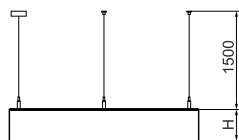

## Product information

Category	<b>Architectural luminaires</b>
Family	<b>ARTSHAPE ROUND LED</b>
Name	<b>ARTSHAPE ROUND LED SMALL FULL SUSPENDED 6000 PLX E 34 840 / S-1,5M</b>
Index	<b>19.4013.1321.34</b>

## Light and electrical data

Light source	<b>LED</b>
Luminous flux LED [lm]	<b>5952</b>
LED power [W]	<b>43</b>
Luminaire luminous flux [lm]	<b>4377</b>
Power of luminaire [W]	<b>47</b>
Luminaire's light efficiency [lm/W]	<b>93,1</b>
Color of the light [K]	<b>4000</b>
CRI	<b>&gt;80</b>
SDCM (LED sources)	<b>3</b>
Beam angle [°]	<b>(C0-C180) / (C90-C270) - 111,2° / 114,2°</b>
Photobiological risk class (IEC/EN 62471)	<b>RG0</b>
Protection against electric shock	<b>I</b>
Protection degree	<b>IP20</b>
Voltage	<b>220..240 V, 50..60 Hz</b>
Lifetime of LED sources [h]	<b>60000</b>
Lx/By	<b>L80/B10</b>
Operating temperature range [°C]	<b>0 ÷ 30</b>
Driver	<b>standard on/off (E)</b>
Power factor cos φ	<b>&gt;0,95</b>
Circuit load capacity	<b>16 (B10), 26 (B16), 23 (C10), 37 (C16)</b>

## Mechanical data

Assembly	surface mounted on slings
Material	aluminum
Color	RAL 9016 (white)
Diffuser	PLX (PMMA opal)
Impact resistant	IK04
Weight [kg]	5,85
Dimensions [mm]	Ø650 x 85