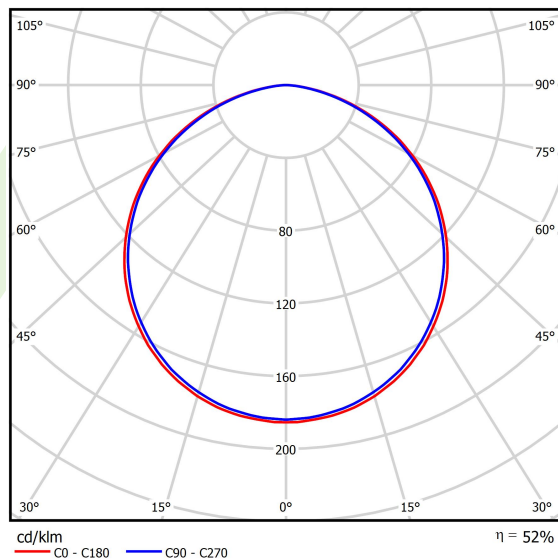

Mechanical data

Assembly	surface mounted on slings
Material	aluminum
Color	RAL 9016 (white)
Diffuser	PLX (PMMA opal)
Impact resistant	IK04
Weight [kg]	7,94
Dimensions [mm]	Ø1200 x 85

A graph of light