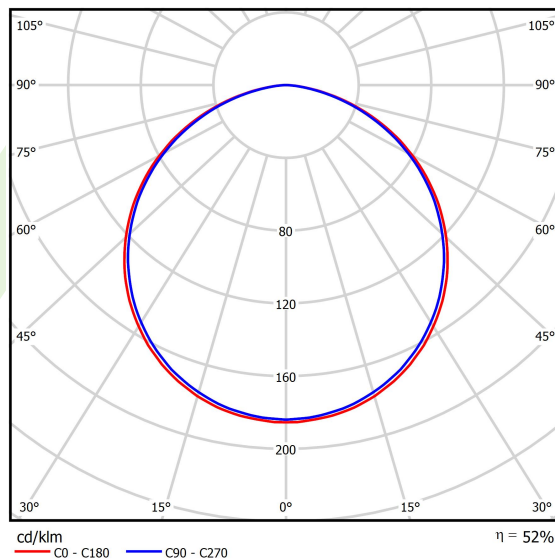

Mechanical data

Assembly	surface mounted on slings
Material	aluminum
Color	RAL 9016 (white)
Diffuser	PLX (PMMA opal)
Impact resistant	IK04
Weight [kg]	7,94
Dimensions [mm]	Ø1200 x 85

A graph of light