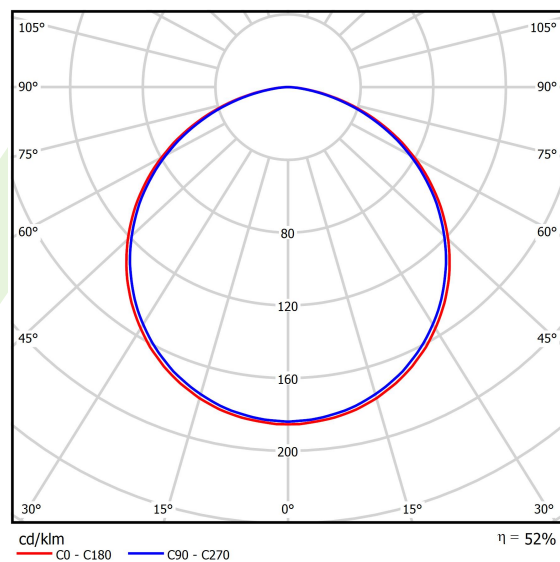

Product information

Category	Architectural luminaires
Family	ARTSHAPE ROUND LED
Name	ARTSHAPE ROUND LED LARGE EDGE SUSPENDED 12000 PLX E 34 840 / S-1,5M
Index	19.4012.3621.34

Light and electrical data

Light source	LED
Luminous flux LED [lm]	13079
LED power [W]	94,4
Luminaire luminous flux [lm]	6859
Power of luminaire [W]	108
Luminaire's light efficiency [lm/W]	63,5
Color of the light [K]	4000
CRI	>80
SDCM (LED sources)	3
Beam angle [°]	(C0-C180) / (C90-C270) - 113,4° / 111,8°
Photobiological risk class (IEC/EN 62471)	RG0
Protection against electric shock	I
Protection degree	IP40
Voltage	220..240 V, 50..60 Hz
Lifetime of LED sources [h]	60000
Lx/By	L80/B10
Operating temperature range [°C]	0 ÷ 30
Driver	standard on/off (E)
Power factor cos φ	>0,95
Circuit load capacity	8 (B10), 13 (B16), 11 (C10), 18 (C16)

Mechanical data

Assembly	surface mounted on slings
Material	aluminum
Color	RAL 9016 (white)
Diffuser	PLX (PMMA opal)
Impact resistant	IK04
Weight [kg]	7,6
Dimensions [mm]	Ø1200 x 85

A graph of light

Accessories