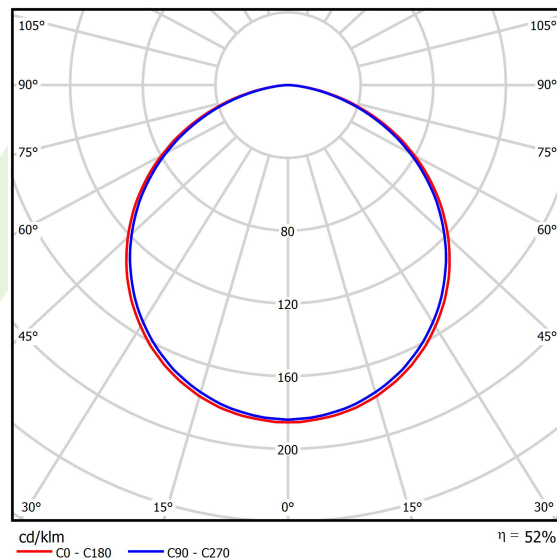

Product information

Category	Architectural luminaires
Family	ARTSHAPE ROUND LED
Name	ARTSHAPE ROUND LED LARGE EDGE SUSPENDED 12000 PLX E 34 840 / S-1,5M
Index	19.4012.3621.34

Light and electrical data

Light source	LED
Luminous flux LED [lm]	13079
LED power [W]	94,4
Luminaire luminous flux [lm]	6859
Power of luminaire [W]	108
Luminaire's light efficiency [lm/W]	63,5
Color of the light [K]	4000
CRI	>80
SDCM (LED sources)	3
Beam angle [°]	(C0-C180) / (C90-C270) - 113,4° / 111,8°
Photobiological risk class (IEC/EN 62471)	RG0
Protection against electric shock	I
Protection degree	IP40
Voltage	220..240 V, 50..60 Hz
Lifetime of LED sources [h]	60000
Lx/By	L80/B10
Operating temperature range [°C]	0 ÷ 30
Driver	standard on/off (E)
Power factor cos φ	>0,95
Circuit load capacity	8 (B10), 13 (B16), 11 (C10), 18 (C16)

Mechanical data

Assembly	surface mounted on slings
Material	aluminum
Color	RAL 9016 (white)
Diffuser	PLX (PMMA opal)
Impact resistant	IK04
Weight [kg]	7,6
Dimensions [mm]	Ø1200 x 85

A graph of light

Accessories