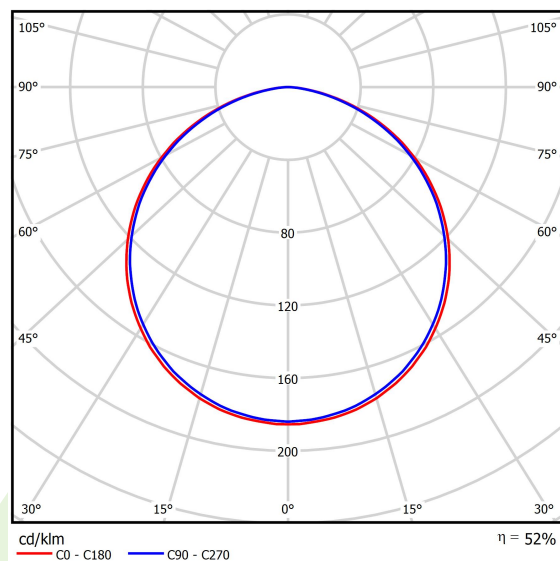

## Light and electrical data

Light source	LED
Luminous flux LED [lm]	12512
LED power [W]	94,4
Luminaire luminous flux [lm]	6561
Power of luminaire [W]	108
Luminaire's light efficiency [lm/W]	60,8
Color of the light [K]	3000
CRI	>80
SDCM (LED sources)	3
Beam angle [°]	(C0-C180) / (C90-C270) - 113,4° / 111,8°
Photobiological risk class (IEC/EN 62471)	RG0
Protection against electric shock	I
Protection degree	IP40
Voltage	220..240 V, 50..60 Hz
Lifetime of LED sources [h]	60000
Lx/By	L80/B10
Operating temperature range [°C]	0 ÷ 30
Driver	standard on/off (E)
Power factor cos φ	>0,95

## A graph of light