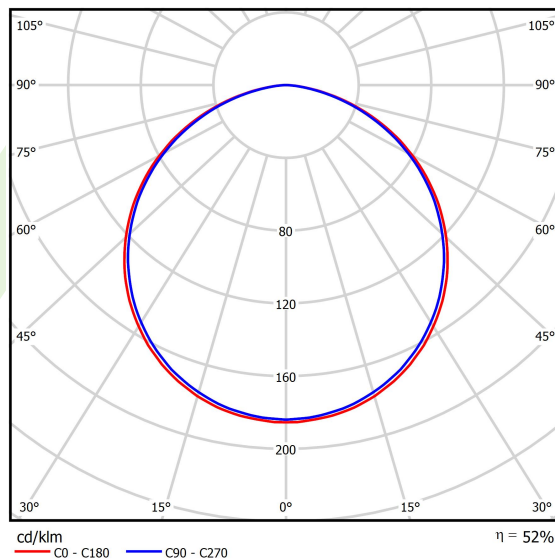

Mechanical data

Assembly	surface mounted on slings
Material	aluminum
Color	RAL 9016 (white)
Diffuser	PLX (PMMA opal)
Impact resistant	IK04
Dimensions [mm]	Ø1200 x 85

A graph of light