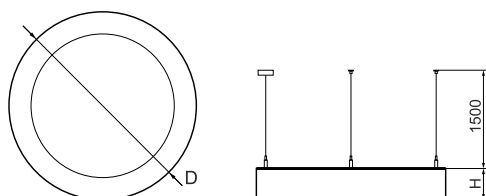

## Product information

Category	Architectural luminaires
Family	ARTSHAPE ROUND LED
Name	ARTSHAPE ROUND LED LARGE EDGE SUSPENDED 12000 PLX E 34 830 / S-1,5M
Index	19.4012.3611.34

## Light and electrical data

Light source	LED
Luminous flux LED [lm]	12512
LED power [W]	94,4
Luminaire luminous flux [lm]	6561
Power of luminaire [W]	108
Luminaire's light efficiency [lm/W]	60,8
Color of the light [K]	3000
CRI	>80
SDCM (LED sources)	3
Beam angle [°]	(C0-C180) / (C90-C270) - 113,4° / 111,8°
Photobiological risk class (IEC/EN 62471)	RG0
Protection against electric shock	I
Protection degree	IP40
Voltage	220..240 V, 50..60 Hz
Lifetime of LED sources [h]	60000
Lx/By	L80/B10
Operating temperature range [°C]	0 ÷ 30
Driver	standard on/off (E)
Power factor cos φ	>0,95

## Mechanical data

Assembly	surface mounted on slings
Material	aluminum
Color	RAL 9016 (white)
Diffuser	PLX (PMMA opal)
Impact resistant	IK04
Dimensions [mm]	Ø1200 x 85