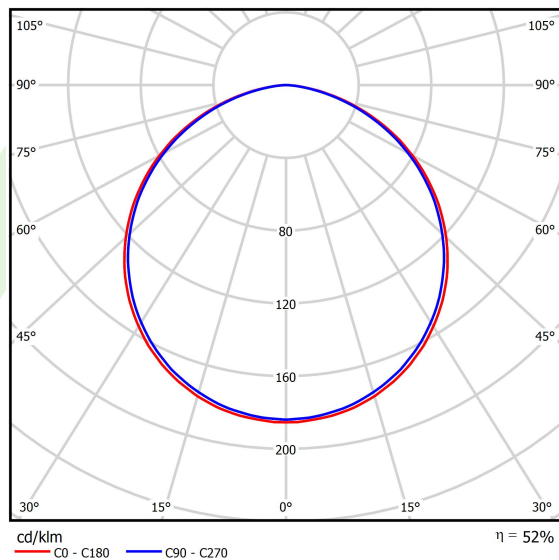

Mechanical data

Assembly	surface mounted on slings
Material	aluminum
Color	RAL 9016 (white)
Diffuser	PLX (PMMA opal)
Impact resistant	IK04
Weight [kg]	7
Dimensions [mm]	Ø1200 x 85

A graph of light