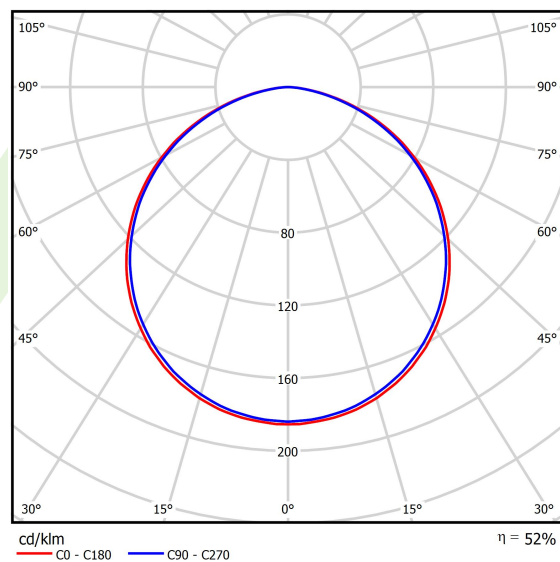

Product information

Category	Architectural luminaires
Family	ARTSHAPE ROUND LED
Name	ARTSHAPE ROUND LED LARGE EDGE SUSPENDED 6000 PLX EDD 34 840 / S-1,5M
Index	19.4012.3323.34

Light and electrical data

Light source	LED
Luminous flux LED [lm]	5940
LED power [W]	46
Luminaire luminous flux [lm]	3115
Power of luminaire [W]	50
Luminaire's light efficiency [lm/W]	62,3
Color of the light [K]	4000
CRI	>80
SDCM (LED sources)	3
Beam angle [°]	(C0-C180) / (C90-C270) - 113,4° / 111,8°
Photobiological risk class (IEC/EN 62471)	RG0
Protection against electric shock	I
Protection degree	IP40
Voltage	220..240 V, 50..60 Hz
Lifetime of LED sources [h]	60000
Lx/By	L80/B10
Operating temperature range [°C]	0 ÷ 30
Driver	DIM DALI (EDD)
Power factor cos φ	>0,95
Circuit load capacity	14 (B10), 23 (B16), 22 (C10), 35 (C16)

Mechanical data

Assembly	surface mounted on slings
Material	aluminum
Color	RAL 9016 (white)
Diffuser	PLX (PMMA opal)
Impact resistant	IK04
Weight [kg]	7
Dimensions [mm]	Ø1200 x 85

A graph of light

Accessories