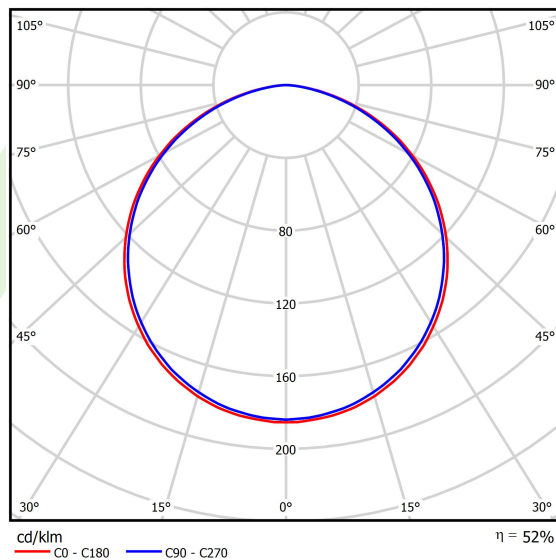

Mechanical data

Assembly	surface mounted on slings
Material	aluminum
Color	RAL 9016 (white)
Diffuser	PLX (PMMA opal)
Impact resistant	IK04
Weight [kg]	9,3
Dimensions [mm]	Ø1200 x 85

A graph of light