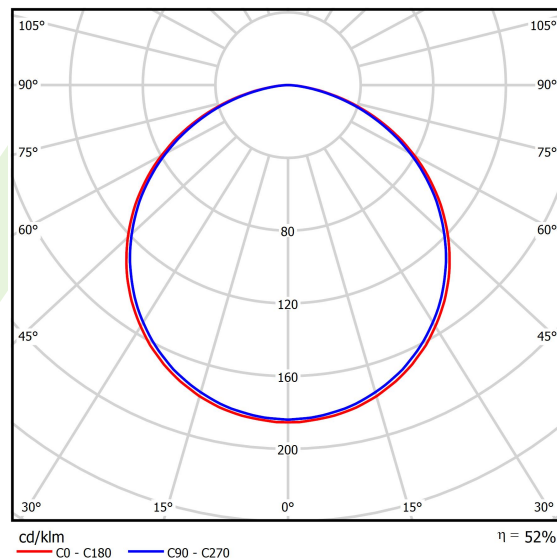

Product information

Category	Architectural luminaires
Family	ARTSHAPE ROUND LED
Name	ARTSHAPE ROUND LED LARGE EDGE SUSPENDED 6000 PLX E 34 840 / S-1,5M
Index	19.4012.3321.34

Light and electrical data

Light source	LED
Luminous flux LED [lm]	5940
LED power [W]	46
Luminaire luminous flux [lm]	3115
Power of luminaire [W]	50
Luminaire's light efficiency [lm/W]	62,3
Color of the light [K]	4000
CRI	>80
SDCM (LED sources)	3
Beam angle [°]	(C0-C180) / (C90-C270) - 113,4° / 111,8°
Photobiological risk class (IEC/EN 62471)	RG0
Protection against electric shock	I
Protection degree	IP40
Voltage	220..240 V, 50..60 Hz
Lifetime of LED sources [h]	60000
Lx/By	L80/B10
Operating temperature range [°C]	0 ÷ 30
Driver	standard on/off (E)
Power factor cos φ	>0,95
Circuit load capacity	16 (B10), 26 (B16), 23 (C10), 37 (C16)

Mechanical data

Assembly	surface mounted on slings
Material	aluminum
Color	RAL 9016 (white)
Diffuser	PLX (PMMA opal)
Impact resistant	IK04
Weight [kg]	9,3
Dimensions [mm]	Ø1200 x 85

A graph of light

Accessories