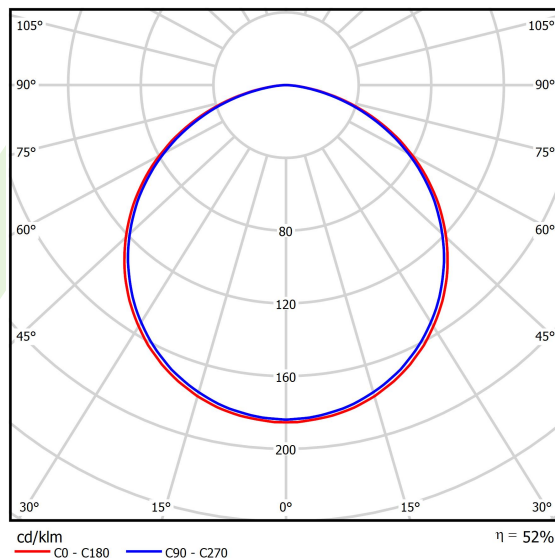

Mechanical data

Assembly	surface mounted on slings
Material	aluminum
Color	RAL 9016 (white)
Diffuser	PLX (PMMA opal)
Impact resistant	IK04
Dimensions [mm]	Ø900 x 85

A graph of light

Accessories

Index 6E1-500OKW1P-5

Name SUSPENSION NEW TYPE-J 34
LENGHT 1,5M WIRE 5X 1-POINT

Index 19.3272.1205.00

Name SUSPENSION NEW TYPE-E
LENGHT-1,5 METER WITHOUT
WIRE 1-POINT