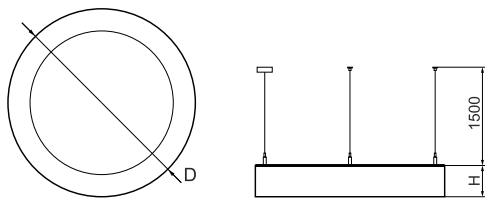

## Light and electrical data

Light source	LED
Luminous flux LED [lm]	8910
LED power [W]	64
Luminaire luminous flux [lm]	4672
Power of luminaire [W]	70
Luminaire's light efficiency [lm/W]	66,7
Color of the light [K]	4000
CRI	>80
SDCM (LED sources)	3
Beam angle [°]	(C0-C180) / (C90-C270) - 113,4° / 111,8°
Photobiological risk class (IEC/EN 62471)	RG0
Protection against electric shock	I
Protection degree	IP40
Voltage	220..240 V, 50..60 Hz
Lifetime of LED sources [h]	100000
Lx/By	L80/B10
Operating temperature range [°C]	0 ÷ 30
Driver	DIM DALI (EDD)
Power factor cos φ	>0,95
Circuit load capacity	14 (B10), 23 (B16), 22 (C10), 35 (C16)

**Mechanical data**

Assembly	surface mounted on slings
Material	aluminum
Color	RAL 9016 (white)
Diffuser	PLX (PMMA opal)
Impact resistant	IK04
Dimensions [mm]	Ø900 x 85

**A graph of light**

**Accessories**