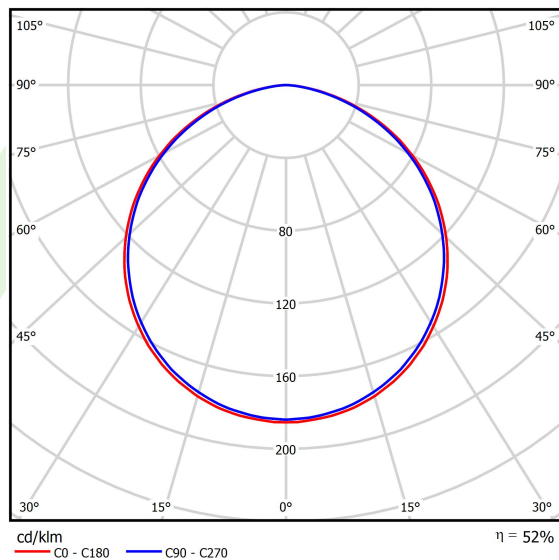

Mechanical data

Assembly	surface mounted on slings
Material	aluminum
Color	RAL 9016 (white)
Diffuser	PLX (PMMA opal)
Impact resistant	IK04
Weight [kg]	7,05
Dimensions [mm]	Ø900 x 85

A graph of light