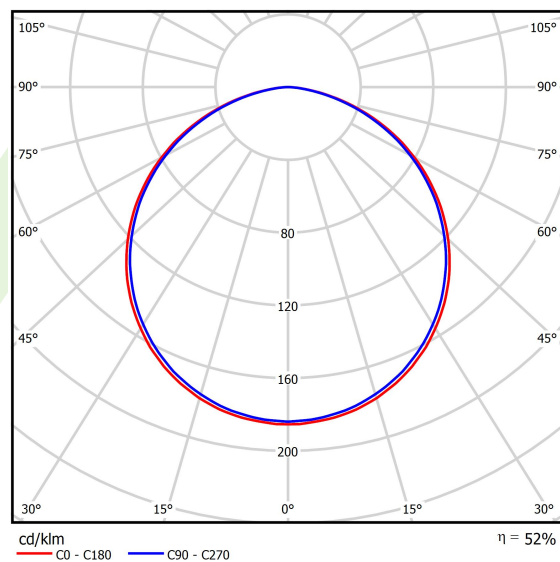

Product information

Category	Architectural luminaires
Family	ARTSHAPE ROUND LED
Name	ARTSHAPE ROUND LED MEDIUM EDGE SUSPENDED 9000 PLX E 34 840 / S-1,5M
Index	19.4012.2421.34

Light and electrical data

Light source	LED
Luminous flux LED [lm]	8910
LED power [W]	64
Luminaire luminous flux [lm]	4672
Power of luminaire [W]	70
Luminaire's light efficiency [lm/W]	66,7
Color of the light [K]	4000
CRI	>80
SDCM (LED sources)	3
Beam angle [°]	(C0-C180) / (C90-C270) - 113,4° / 111,8°
Photobiological risk class (IEC/EN 62471)	RG0
Protection against electric shock	I
Protection degree	IP40
Voltage	220..240 V, 50..60 Hz
Lifetime of LED sources [h]	60000
Lx/By	L80/B10
Operating temperature range [°C]	0 ÷ 30
Driver	standard on/off (E)
Power factor cos φ	>0,95
Circuit load capacity	16 (B10), 26 (B16), 23 (C10), 37 (C16)

Mechanical data

Assembly	surface mounted on slings
Material	aluminum
Color	RAL 9016 (white)
Diffuser	PLX (PMMA opal)
Impact resistant	IK04
Weight [kg]	7,05
Dimensions [mm]	Ø900 x 85

A graph of light

Accessories