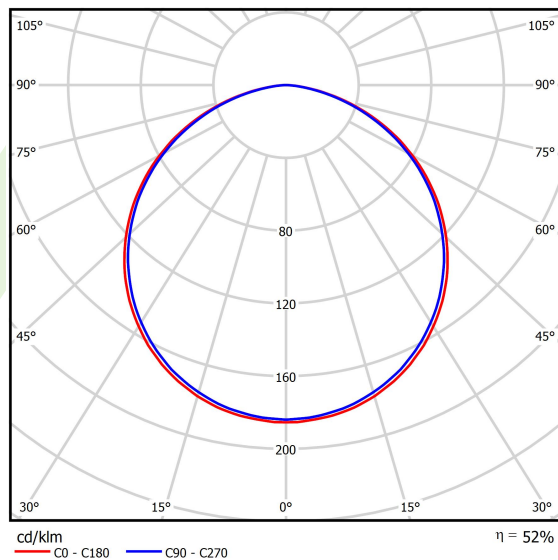

Mechanical data

Assembly	surface mounted on slings
Material	aluminum
Color	RAL 9016 (white)
Diffuser	PLX (PMMA opal)
Impact resistant	IK04
Dimensions [mm]	Ø900 x 85

A graph of light

Accessories

Index 6E1-500OKW1P-5

Name SUSPENSION NEW TYPE-J 34
LENGHT 1,5M WIRE 5X 1-POINT

Index 19.3272.1205.00

Name SUSPENSION NEW TYPE-E
LENGHT-1,5 METER WITHOUT
WIRE 1-POINT