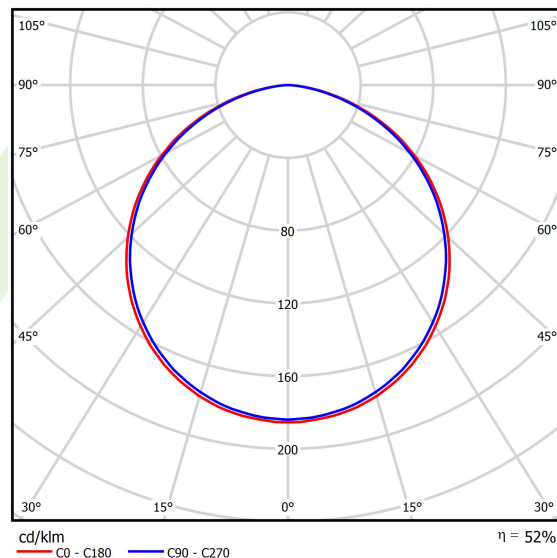

Product information

Category	Architectural luminaires
Family	ARTSHAPE ROUND LED
Name	ARTSHAPE ROUND LED MEDIUM EDGE SUSPENDED 4500 PLX EDD 34 840 / S-1,5M
Index	19.4012.2223.34

Light and electrical data

Light source	LED
Luminous flux LED [lm]	4455
LED power [W]	32
Luminaire luminous flux [lm]	2336
Power of luminaire [W]	35
Luminaire's light efficiency [lm/W]	66,7
Color of the light [K]	4000
CRI	>80
SDCM (LED sources)	3
Beam angle [°]	(C0-C180) / (C90-C270) - 113,4° / 111,8°
Photobiological risk class (IEC/EN 62471)	RG0
Protection against electric shock	I
Protection degree	IP40
Voltage	220..240 V, 50..60 Hz
Lifetime of LED sources [h]	60000
Lx/By	L80/B10
Operating temperature range [°C]	0 ÷ 30
Driver	DIM DALI (EDD)
Power factor cos φ	>0,95
Circuit load capacity	14 (B10), 23 (B16), 22 (C10), 35 (C16)

Mechanical data

Assembly	surface mounted on slings
Material	aluminum
Color	RAL 9016 (white)
Diffuser	PLX (PMMA opal)
Impact resistant	IK04
Weight [kg]	6,15
Dimensions [mm]	Ø900 x 85

A graph of light

Accessories