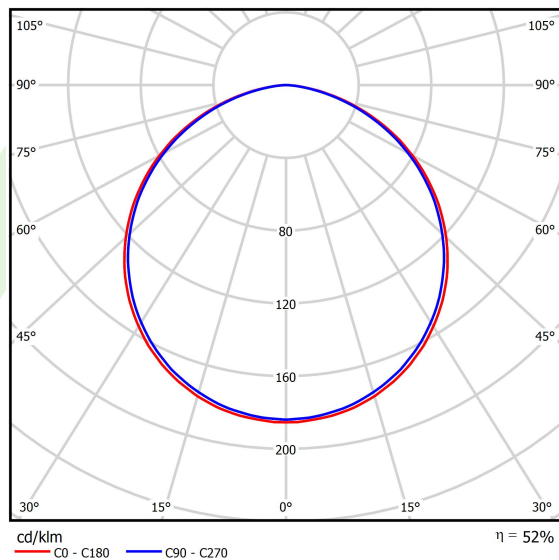

Mechanical data

Assembly	surface mounted on slings
Material	aluminum
Color	RAL 9016 (white)
Diffuser	PLX (PMMA opal)
Impact resistant	IK04
Weight [kg]	6,15
Dimensions [mm]	Ø900 x 85

A graph of light