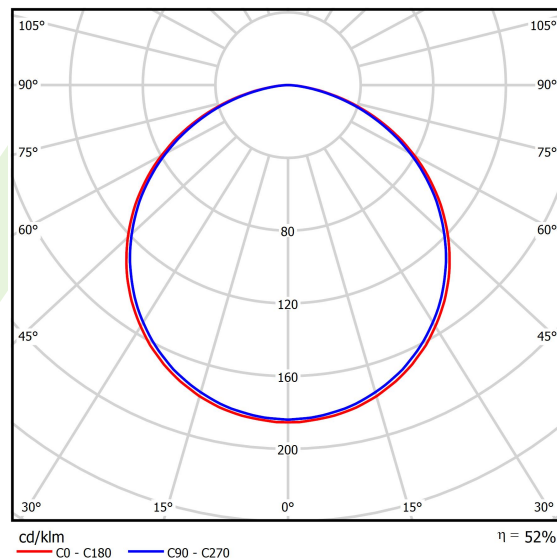

Product information

Category	Architectural luminaires
Family	ARTSHAPE ROUND LED
Name	ARTSHAPE ROUND LED MEDIUM EDGE SUSPENDED 4500 PLX EDD 34 840 / S-1,5M
Index	19.4012.2223.34

Light and electrical data

Light source	LED
Luminous flux LED [lm]	4455
LED power [W]	32
Luminaire luminous flux [lm]	2336
Power of luminaire [W]	35
Luminaire's light efficiency [lm/W]	66,7
Color of the light [K]	4000
CRI	>80
SDCM (LED sources)	3
Beam angle [°]	(C0-C180) / (C90-C270) - 113,4° / 111,8°
Photobiological risk class (IEC/EN 62471)	RG0
Protection against electric shock	I
Protection degree	IP40
Voltage	220..240 V, 50..60 Hz
Lifetime of LED sources [h]	60000
Lx/By	L80/B10
Operating temperature range [°C]	0 ÷ 30
Driver	DIM DALI (EDD)
Power factor cos φ	>0,95
Circuit load capacity	14 (B10), 23 (B16), 22 (C10), 35 (C16)

Mechanical data

Assembly	surface mounted on slings
Material	aluminum
Color	RAL 9016 (white)
Diffuser	PLX (PMMA opal)
Impact resistant	IK04
Weight [kg]	6,15
Dimensions [mm]	Ø900 x 85

A graph of light

Accessories