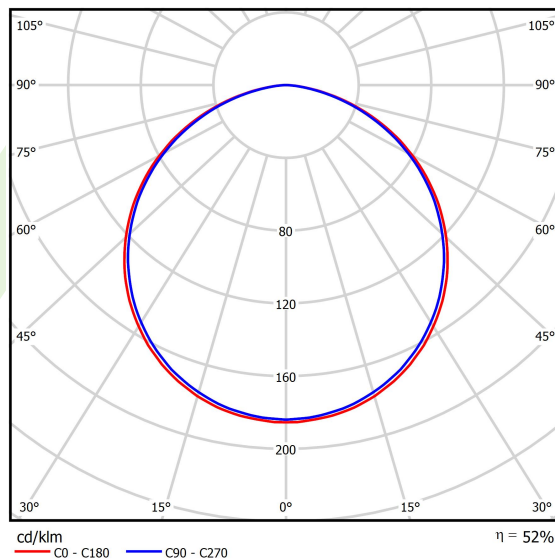

Mechanical data

Assembly	surface mounted on slings
Material	aluminum
Color	RAL 9016 (white)
Diffuser	PLX (PMMA opal)
Impact resistant	IK04
Weight [kg]	6,15
Dimensions [mm]	Ø900 x 85

A graph of light