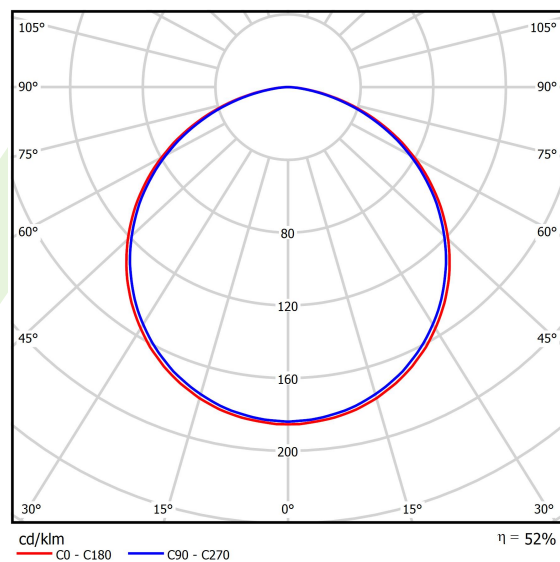

Product information

Category	Architectural luminaires
Family	ARTSHAPE ROUND LED
Name	ARTSHAPE ROUND LED MEDIUM EDGE SUSPENDED 4500 PLX E 34 840 / S-1,5M
Index	19.4012.2221.34

Light and electrical data

Light source	LED
Luminous flux LED [lm]	4455
LED power [W]	32
Luminaire luminous flux [lm]	2336
Power of luminaire [W]	35
Luminaire's light efficiency [lm/W]	66,7
Color of the light [K]	4000
CRI	>80
SDCM (LED sources)	3
Beam angle [°]	(C0-C180) / (C90-C270) - 113,4° / 111,8°
Photobiological risk class (IEC/EN 62471)	RG0
Protection against electric shock	I
Protection degree	IP40
Voltage	220..240 V, 50..60 Hz
Lifetime of LED sources [h]	60000
Lx/By	L80/B10
Operating temperature range [°C]	0 ÷ 30
Driver	standard on/off (E)
Power factor cos φ	>0,95
Circuit load capacity	15 (B10), 25 (B16), 24 (C10), 38 (C16)

Mechanical data

Assembly	surface mounted on slings
Material	aluminum
Color	RAL 9016 (white)
Diffuser	PLX (PMMA opal)
Impact resistant	IK04
Weight [kg]	6,5
Dimensions [mm]	Ø900 x 85

A graph of light

Accessories