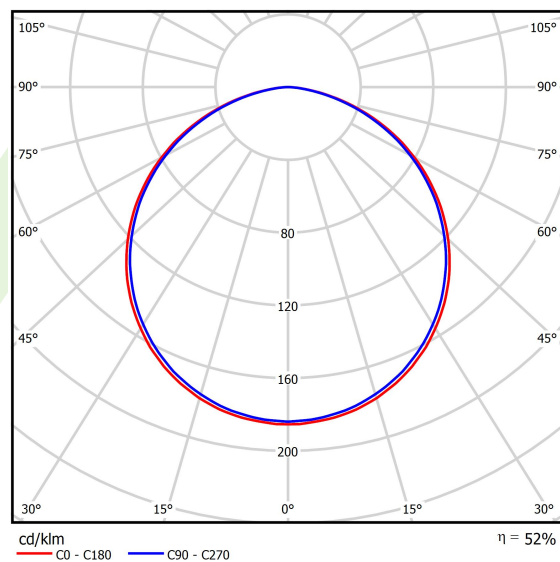

## Light and electrical data

Light source	LED
Luminous flux LED [lm]	4455
LED power [W]	32
Luminaire luminous flux [lm]	2336
Power of luminaire [W]	35
Luminaire's light efficiency [lm/W]	66,7
Color of the light [K]	4000
CRI	>80
SDCM (LED sources)	3
Beam angle [°]	(C0-C180) / (C90-C270) - 113,4° / 111,8°
Photobiological risk class (IEC/EN 62471)	RG0
Protection against electric shock	I
Protection degree	IP40
Voltage	220..240 V, 50..60 Hz
Lifetime of LED sources [h]	60000
Lx/By	L80/B10
Operating temperature range [°C]	0 ÷ 30
Driver	standard on/off (E)
Power factor cos φ	>0,95
Circuit load capacity	15 (B10), 25 (B16), 24 (C10), 38 (C16)

## A graph of light