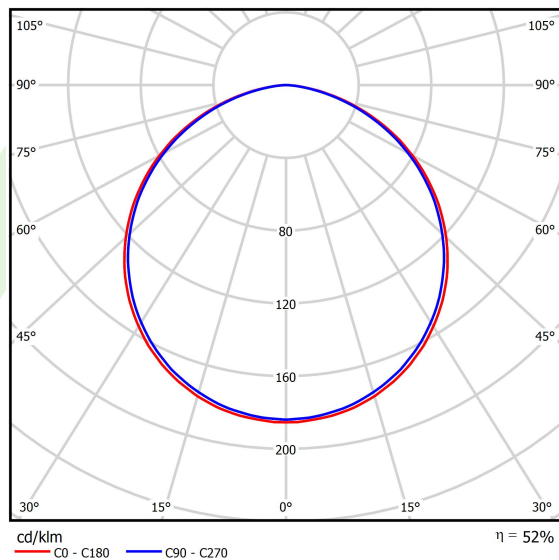

Mechanical data

Assembly	surface mounted on slings
Material	aluminum
Color	RAL 9016 (white)
Diffuser	PLX (PMMA opal)
Impact resistant	IK04
Weight [kg]	6,5
Dimensions [mm]	Ø900 x 85

A graph of light