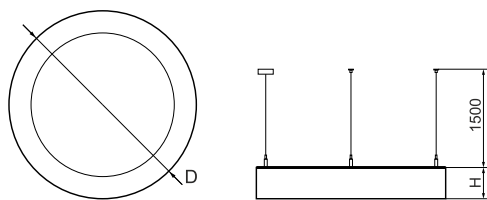

Product information

Category	Architectural luminaires
Family	ARTSHAPE ROUND LED
Name	ARTSHAPE ROUND LED MEDIUM EDGE SUSPENDED 4500 PLX E 34 840 / S-1,5M
Index	19.4012.2221.34

Light and electrical data

Light source	LED
Luminous flux LED [lm]	4455
LED power [W]	32
Luminaire luminous flux [lm]	2336
Power of luminaire [W]	35
Luminaire's light efficiency [lm/W]	66,7
Color of the light [K]	4000
CRI	>80
SDCM (LED sources)	3
Beam angle [°]	(C0-C180) / (C90-C270) - 113,4° / 111,8°
Photobiological risk class (IEC/EN 62471)	RG0
Protection against electric shock	I
Protection degree	IP40
Voltage	220..240 V, 50..60 Hz
Lifetime of LED sources [h]	60000
Lx/By	L80/B10
Operating temperature range [°C]	0 ÷ 30
Driver	standard on/off (E)
Power factor cos φ	>0,95
Circuit load capacity	15 (B10), 25 (B16), 24 (C10), 38 (C16)

Mechanical data

Assembly	surface mounted on slings
Material	aluminum
Color	RAL 9016 (white)
Diffuser	PLX (PMMA opal)
Impact resistant	IK04
Weight [kg]	6,5
Dimensions [mm]	Ø900 x 85

A graph of light

Accessories