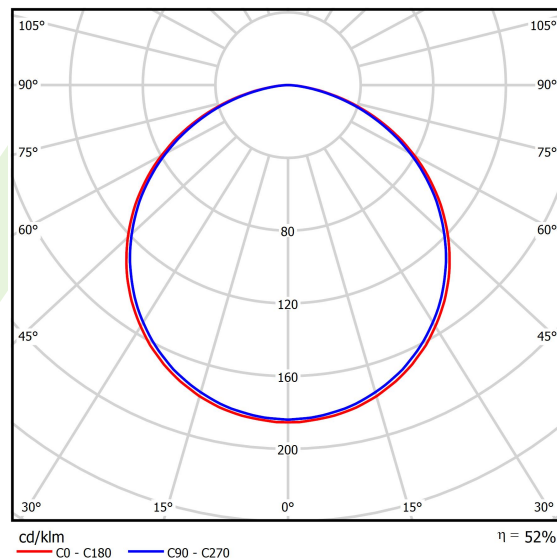

## Light and electrical data

Light source	LED
Luminous flux LED [lm]	4455
LED power [W]	32
Luminaire luminous flux [lm]	2336
Power of luminaire [W]	35
Luminaire's light efficiency [lm/W]	66,7
Color of the light [K]	4000
CRI	>80
SDCM (LED sources)	3
Beam angle [°]	(C0-C180) / (C90-C270) - 113,4° / 111,8°
Photobiological risk class (IEC/EN 62471)	RG0
Protection against electric shock	I
Protection degree	IP40
Voltage	220..240 V, 50..60 Hz
Lifetime of LED sources [h]	60000
Lx/By	L80/B10
Operating temperature range [°C]	0 ÷ 30
Driver	standard on/off (E)
Power factor cos φ	>0,95
Circuit load capacity	15 (B10), 25 (B16), 24 (C10), 38 (C16)

## A graph of light