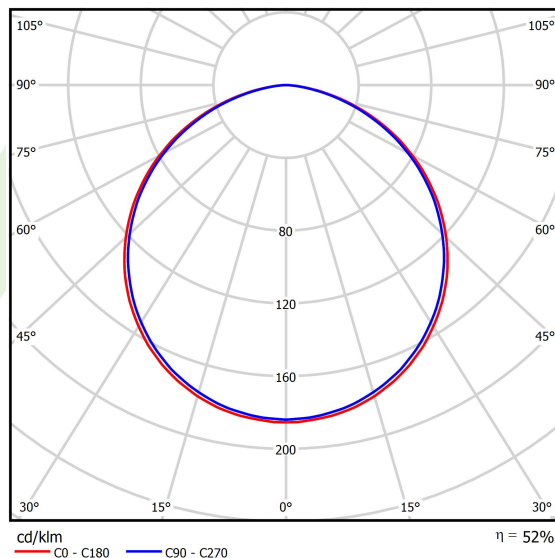

Product information

Category	Architectural luminaires
Family	ARTSHAPE ROUND LED
Name	ARTSHAPE ROUND LED MEDIUM EDGE SUSPENDED 4500 PLX E 34 830 / S-1,5M
Index	19.4012.2211.34

Light and electrical data

Light source	LED
Luminous flux LED [lm]	4262
LED power [W]	32
Luminaire luminous flux [lm]	2235
Power of luminaire [W]	35
Luminaire's light efficiency [lm/W]	63,9
Color of the light [K]	3000
CRI	>80
SDCM (LED sources)	3
Beam angle [°]	(C0-C180) / (C90-C270) - 113,4° / 111,8°
Photobiological risk class (IEC/EN 62471)	RG0
Protection against electric shock	I
Protection degree	IP40
Voltage	220..240 V, 50..60 Hz
Lifetime of LED sources [h]	60000
Lx/By	L80/B10
Operating temperature range [°C]	0 ÷ 30
Driver	standard on/off (E)
Power factor cos φ	>0,95
Circuit load capacity	12 (B10), 19 (B16), 20 (C10), 32 (C16)

Mechanical data

Assembly	surface mounted on slings
Material	aluminum
Color	RAL 9016 (white)
Diffuser	PLX (PMMA opal)
Impact resistant	IK04
Dimensions [mm]	Ø900 x 85

A graph of light

Accessories

Index 6E1-500OKW1P-3