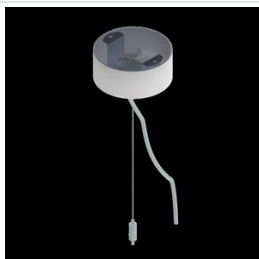

Product: ARTSHAPE ROUND LED MEDIUM EDGE SUSPENDED 4500 PLX E 34 830 / S-1,5M

Index: 19.4012.2211.34

Description

Modernistic architectural luminaire in shapes of popular geometrical figures and fashionable design of simple form. The luminaire is adjusted to be mounted on slings. It is equipped with highly efficient LED light sources. Various options of luminous flux and colour temperature are available. The sides of the shade are made of thin-walled aluminium profile. In combination with a possibility of painting according to RAL palette, the luminaires allow to achieve a unique arrangement of various premises. Perfectly even surface-emitting is made of material which has very good light transmittance factor and has good diffusion parameters. This luminaire is dedicated to room of high stylistic requirements. It is perfect for hotel atrium, office receptions, architectural studios, conference rooms or halls and corridors in exclusive buildings as well as for theatres or modern shops in shopping centres.

Mechanical data

Assembly	surface mounted on slings
Material	aluminum
Color	RAL 9016 (white)
Diffuser	PLX (PMMA opal)
Impact resistant	IK04
Dimensions [mm]	Ø900 x 85

A graph of light

Accessories

Index 19.3272.0429.34
Name SUSPENSION NEW TYPE-J 34
LENGHT 1,5M WIRE 3X 1-POINT

Index 19.3272.1205.00
Name SUSPENSION NEW TYPE-E
LENGHT-1,5 METER WITHOUT
WIRE 1-POINT