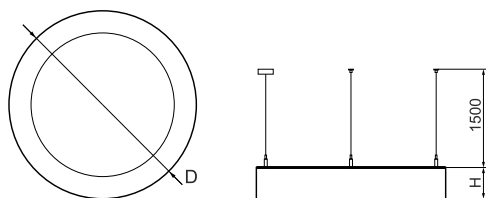

Light source	LED
Luminous flux LED [lm]	4262
LED power [W]	32
Luminaire luminous flux [lm]	2235
Power of luminaire [W]	35
Luminaire's light efficiency [lm/W]	63,9
Color of the light [K]	3000
CRI	>80
SDCM (LED sources)	3
Beam angle [°]	(C0-C180) / (C90-C270) - 113,4° / 111,8°
Photobiological risk class (IEC/EN 62471)	RG0
Protection against electric shock	I
Protection degree	IP40
Voltage	220..240 V, 50..60 Hz
Lifetime of LED sources [h]	100000
Lx/By	L80/B10
Operating temperature range [°C]	0 ÷ 30
Driver	standard on/off (E)
Power factor cos φ	>0,95
Circuit load capacity	12 (B10), 19 (B16), 20 (C10), 32 (C16)

Mechanical data

Assembly	surface mounted on slings
Material	aluminum
Color	RAL 9016 (white)
Diffuser	PLX (PMMA opal)
Impact resistant	IK04
Dimensions [mm]	Ø900 x 85

A graph of light

Accessories

Index 19.3272.0429.34
Name SUSPENSION NEW TYPE-J 34
LENGHT 1,5M WIRE 3X 1-POINT