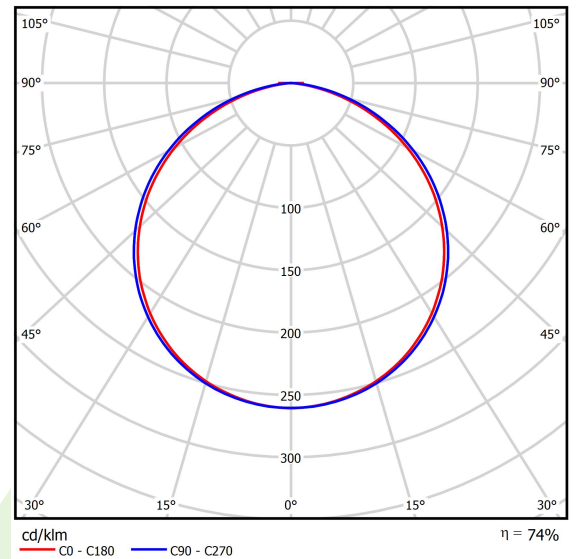

A graph of light