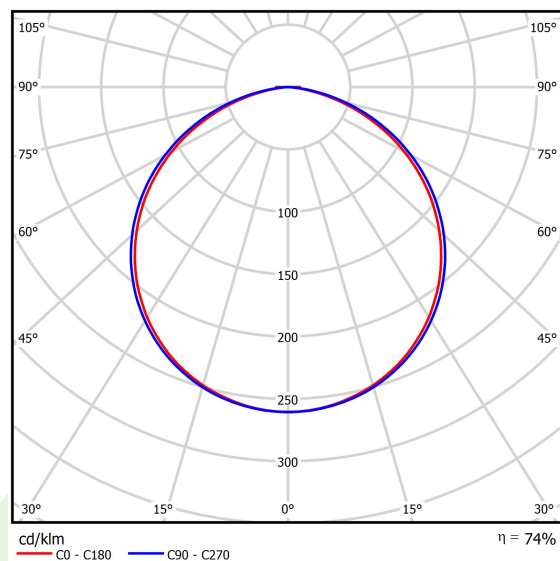

Product information

Category	Architectural luminaires
Family	ARTSHAPE OVAL LED
Name	ARTSHAPE OVAL LED LARGE FULL SUSPENDED 6000 PLX E 34 840 / S-1,5M
Index	19.4010.3321.34

Light and electrical data

Light source	LED
Luminous flux LED [lm]	5940
LED power [W]	43
Luminaire luminous flux [lm]	4368
Power of luminaire [W]	50
Luminaire's light efficiency [lm/W]	87,4
Color of the light [K]	4000
CRI	>80
SDCM (LED sources)	3
Beam angle [°]	(C0-C180) / (C90-C270) - 111,2° / 114,2°
Protection against electric shock	I
Protection degree	IP40
Voltage	220..240 V, 50..60 Hz
Lifetime of LED sources [h]	60000
Lx/By	L80/B10
Operating temperature range [°C]	0 ÷ 30
Driver	standard on/off (E)
Power factor cos φ	>0,95
Circuit load capacity	16 (B10), 26 (B16), 23 (C10), 37 (C16)

Mechanical data

Assembly	surface mounted on slings
Material	aluminum
Color	RAL 9016 (white)
Diffuser	PLX (PMMA opal)
Impact resistant	IK04
Weight [kg]	13,5
Dimensions [mm]	1170 x 250 x 85

A graph of light