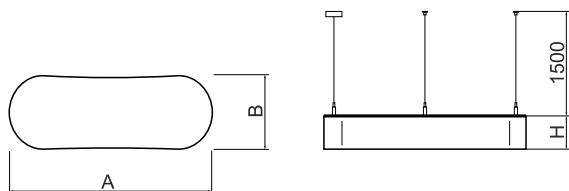

Product information

Category	Architectural luminaires
Family	ARTSHAPE OVAL LED
Name	ARTSHAPE OVAL LED LARGE FULL SUSPENDED 6000 PLX E 34 840 / S-1,5M
Index	19.4010.3321.34

Light and electrical data

Light source	LED
Luminous flux LED [lm]	5940
LED power [W]	43
Luminaire luminous flux [lm]	4368
Power of luminaire [W]	50
Luminaire's light efficiency [lm/W]	87,4
Color of the light [K]	4000
CRI	>80
SDCM (LED sources)	3
Beam angle [°]	(C0-C180) / (C90-C270) - 111,2° / 114,2°
Protection against electric shock	I
Protection degree	IP40
Voltage	220..240 V, 50..60 Hz
Lifetime of LED sources [h]	60000
Lx/By	L80/B10
Operating temperature range [°C]	0 ÷ 30
Driver	standard on/off (E)
Power factor cos φ	>0,95
Circuit load capacity	16 (B10), 26 (B16), 23 (C10), 37 (C16)

Mechanical data

Assembly	surface mounted on slings
Material	aluminum
Color	RAL 9016 (white)
Diffuser	PLX (PMMA opal)
Impact resistant	IK04
Weight [kg]	13,5
Dimensions [mm]	1170 x 250 x 85

A graph of light

Accessories

Index 6E1-500OKW1P-3

Name SUSPENSION NEW TYPE-J 34
LENGHT 1,5M WIRE 3X 1-POINT

Index 19.3272.1205.00

Name SUSPENSION NEW TYPE-E
LENGHT-1,5 METER WITHOUT
WIRE 1-POINT

Index 6E1-500OKW1P-Y-3

Name SUSPENSION NEW TYPE-K 34
LENGHT 1,5M WIRE 3X 1-POINT
TYPE-Y