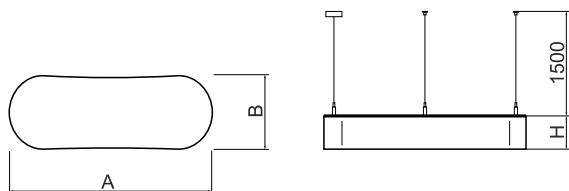

Product information

| | |
|----------|---|
| Category | Architectural luminaires |
| Family | ARTSHAPE OVAL LED |
| Name | ARTSHAPE OVAL LED LARGE FULL SUSPENDED 6000 PLX E 34 840 / S-1,5M |
| Index | 19.4010.3321.34 |

Light and electrical data

| | |
|-------------------------------------|--|
| Light source | LED |
| Luminous flux LED [lm] | 5940 |
| LED power [W] | 43 |
| Luminaire luminous flux [lm] | 4368 |
| Power of luminaire [W] | 50 |
| Luminaire's light efficiency [lm/W] | 87,4 |
| Color of the light [K] | 4000 |
| CRI | >80 |
| SDCM (LED sources) | 3 |
| Beam angle [°] | (C0-C180) / (C90-C270) - 111,2° / 114,2° |
| Protection against electric shock | I |
| Protection degree | IP40 |
| Voltage | 220..240 V, 50..60 Hz |
| Lifetime of LED sources [h] | 60000 |
| Lx/By | L80/B10 |
| Operating temperature range [°C] | 0 ÷ 30 |
| Driver | standard on/off (E) |
| Power factor cos φ | >0,95 |
| Circuit load capacity | 16 (B10), 26 (B16), 23 (C10), 37 (C16) |

Mechanical data

| | |
|------------------|---------------------------|
| Assembly | surface mounted on slings |
| Material | aluminum |
| Color | RAL 9016 (white) |
| Diffuser | PLX (PMMA opal) |
| Impact resistant | IK04 |
| Weight [kg] | 13,5 |
| Dimensions [mm] | 1170 x 250 x 85 |