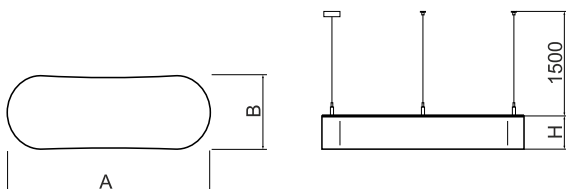

## Product information

Category	Architectural luminaires
Family	ARTSHAPE OVAL LED
Name	ARTSHAPE OVAL LED MEDIUM FULL SUSPENDED 9000 PLX E 34 840 / S-1,5M
Index	19.4010.2421.34

## Light and electrical data

Light source	LED
Luminous flux LED [lm]	8910
LED power [W]	64
Luminaire luminous flux [lm]	6552
Power of luminaire [W]	70
Luminaire's light efficiency [lm/W]	93,6
Color of the light [K]	4000
CRI	>80
SDCM (LED sources)	3
Beam angle [°]	(C0-C180) / (C90-C270) - 111,2° / 114,2°
Protection against electric shock	I
Protection degree	IP40
Voltage	220..240 V, 50..60 Hz
Lifetime of LED sources [h]	60000
Lx/By	L80/B10
Operating temperature range [°C]	0 ÷ 30
Driver	standard on/off (E)
Power factor cos φ	>0,95
Circuit load capacity	9 (B10), 15 (B16), 15 (C10), 24 (C16)

## Mechanical data

Assembly	surface mounted on slings
Material	aluminum
Color	RAL 9016 (white)
Diffuser	PLX (PMMA opal)
Impact resistant	IK04
Dimensions [mm]	900 x 250 x 85