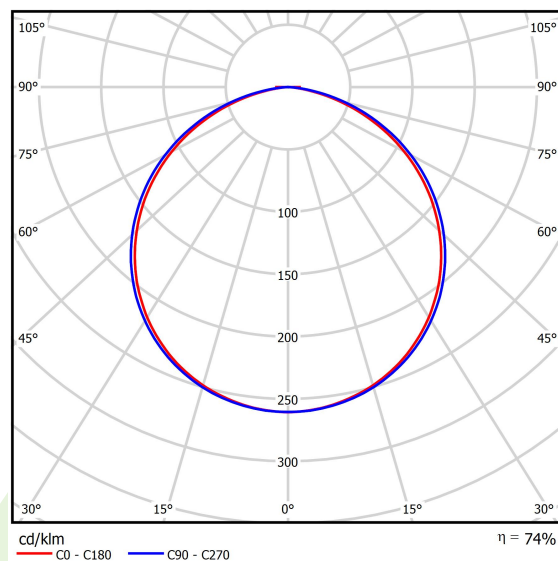

## Light and electrical data

Light source	LED
Luminous flux LED [lm]	8910
LED power [W]	64
Luminaire luminous flux [lm]	6552
Power of luminaire [W]	70
Luminaire's light efficiency [lm/W]	93,6
Color of the light [K]	4000
CRI	>80
SDCM (LED sources)	3
Beam angle [°]	(C0-C180) / (C90-C270) - 111,2° / 114,2°
Protection against electric shock	I
Protection degree	IP40
Voltage	220..240 V, 50..60 Hz
Lifetime of LED sources [h]	60000
Lx/By	L80/B10
Operating temperature range [°C]	0 ÷ 30
Driver	standard on/off (E)
Power factor cos φ	>0,95
Circuit load capacity	9 (B10), 15 (B16), 15 (C10), 24 (C16)

## A graph of light