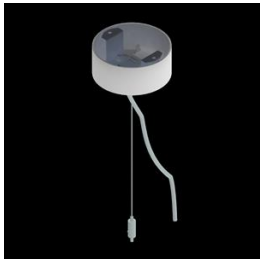

Product: ARTSHAPE OVAL LED MEDIUM FULL SUSPENDED 4500 PLX E 34 840 / S-1,5M

Index: 19.4010.2221.34

Description

Modernistic architectural luminaire in shapes of popular geometrical figures and fashionable design of simple form. The luminaire is adjusted to be mounted on slings. It is equipped with highly efficient LED light sources. Various options of luminous flux and colour temperature are available. The sides of the shade are made of thin-walled aluminium profile. In combination with a possibility of painting according to RAL palette, the luminaires allow to achieve a unique arrangement of various premises. Perfectly even surface-emitting is made of material which has very good light transmittance factor and has good diffusion parameters. This luminaire is dedicated to room of high stylistic requirements. It is perfect for hotel atrium, office receptions, architectural studios, conference rooms or halls and corridors in exclusive buildings as well as for theatres or modern shops in shopping centres.

Mechanical data

Assembly	surface mounted on slings
Material	aluminum
Color	RAL 9016 (white)
Diffuser	PLX (PMMA opal)
Impact resistant	IK04
Dimensions [mm]	900 x 250 x 85

A graph of light

Accessories

Index 19.3272.0429.34

Name SUSPENSION NEW TYPE-J 34
LENGHT 1,5M WIRE 3X 1-POINT

Index 19.3272.1205.00

Name SUSPENSION NEW TYPE-E
LENGHT-1,5 METER WITHOUT
WIRE 1-POINT

Index 6E1-500KW1P-Y-3

Name SUSPENSION NEW TYPE-K 34
LENGHT 1,5M WIRE 3X 1-POINT
TYPE-Y