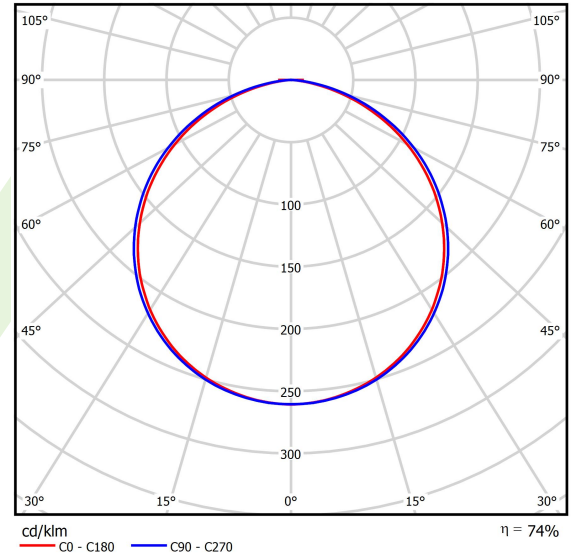

Mechanical data

Assembly	surface mounted on slings
Material	aluminum
Color	RAL 9016 (white)
Diffuser	PLX (PMMA opal)
Impact resistant	IK04
Dimensions [mm]	900 x 250 x 85

A graph of light