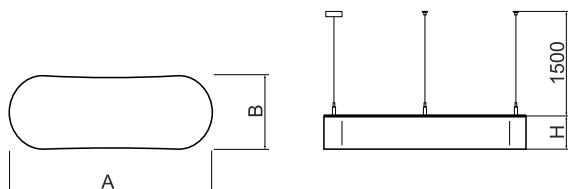

Product information

Category	Architectural luminaires
Family	ARTSHAPE OVAL LED
Name	ARTSHAPE OVAL LED MEDIUM FULL SUSPENDED 4500 PLX E 34 840 / S-1,5M
Index	19.4010.2221.34

Light and electrical data

Light source	LED
Luminous flux LED [lm]	4450
LED power [W]	32
Luminaire luminous flux [lm]	3273
Power of luminaire [W]	35
Luminaire's light efficiency [lm/W]	93,5
Color of the light [K]	4000
CRI	>80
SDCM (LED sources)	3
Beam angle [°]	(C0-C180) / (C90-C270) - 111,2° / 114,2°
Protection against electric shock	I
Protection degree	IP40
Voltage	220..240 V, 50..60 Hz
Lifetime of LED sources [h]	60000
Lx/By	L80/B10
Operating temperature range [°C]	0 ÷ 30
Driver	standard on/off (E)
Power factor cos φ	>0,95
Circuit load capacity	12 (B10), 19 (B16), 20 (C10), 32 (C16)

Mechanical data

Assembly	surface mounted on slings
Material	aluminum
Color	RAL 9016 (white)
Diffuser	PLX (PMMA opal)
Impact resistant	IK04
Dimensions [mm]	900 x 250 x 85

A graph of light

Accessories

Index 6E1-500OKW1P-3

Name SUSPENSION NEW TYPE-J 34
LENGHT 1,5M WIRE 3X 1-POINT

Index 19.3272.1205.00

Name SUSPENSION NEW TYPE-E
LENGHT-1,5 METER WITHOUT
WIRE 1-POINT

Index 6E1-500OKW1P-Y-3

Name SUSPENSION NEW TYPE-K 34
LENGHT 1,5M WIRE 3X 1-POINT
TYPE-Y