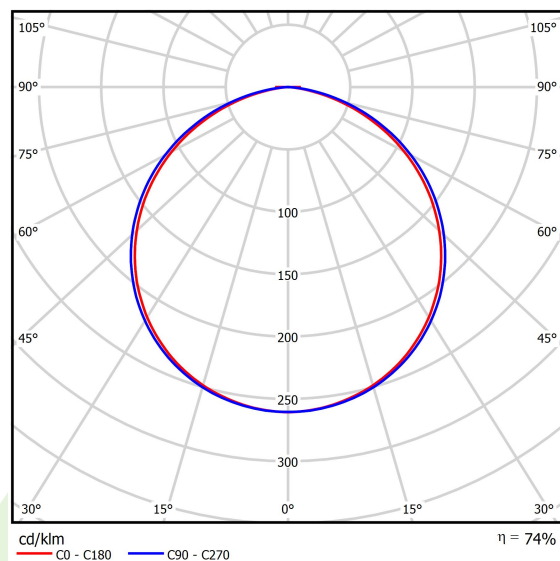

## Light and electrical data

Light source	LED
Luminous flux LED [lm]	4450
LED power [W]	32
Luminaire luminous flux [lm]	3273
Power of luminaire [W]	35
Luminaire's light efficiency [lm/W]	93,5
Color of the light [K]	4000
CRI	>80
SDCM (LED sources)	3
Beam angle [°]	(C0-C180) / (C90-C270) - 111,2° / 114,2°
Protection against electric shock	I
Protection degree	IP40
Voltage	220..240 V, 50..60 Hz
Lifetime of LED sources [h]	60000
Lx/By	L80/B10
Operating temperature range [°C]	0 ÷ 30
Driver	standard on/off (E)
Power factor cos φ	>0,95
Circuit load capacity	12 (B10), 19 (B16), 20 (C10), 32 (C16)

## A graph of light