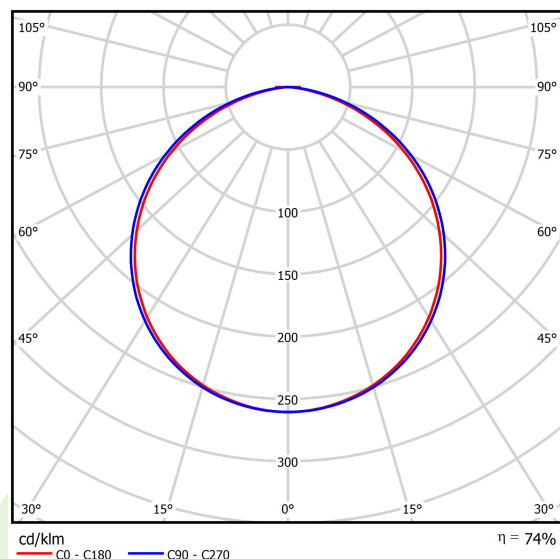

Product information

Category	Architectural luminaires
Family	ARTSHAPE OVAL LED
Name	ARTSHAPE OVAL LED MEDIUM FULL SUSPENDED 4500 PLX E 34 840 / S-1,5M
Index	19.4010.2221.34

Light and electrical data

Light source	LED
Luminous flux LED [lm]	4450
LED power [W]	32
Luminaire luminous flux [lm]	3273
Power of luminaire [W]	35
Luminaire's light efficiency [lm/W]	93,5
Color of the light [K]	4000
CRI	>80
SDCM (LED sources)	3
Beam angle [°]	(C0-C180) / (C90-C270) - 111,2° / 114,2°
Protection against electric shock	I
Protection degree	IP40
Voltage	220..240 V, 50..60 Hz
Lifetime of LED sources [h]	60000
Lx/By	L80/B10
Operating temperature range [°C]	0 ÷ 30
Driver	standard on/off (E)
Power factor cos φ	>0,95
Circuit load capacity	12 (B10), 19 (B16), 20 (C10), 32 (C16)

Mechanical data

Assembly	surface mounted on slings
Material	aluminum
Color	RAL 9016 (white)
Diffuser	PLX (PMMA opal)
Impact resistant	IK04
Dimensions [mm]	900 x 250 x 85

A graph of light

Accessories

Index 6E1-500OKW1P-3