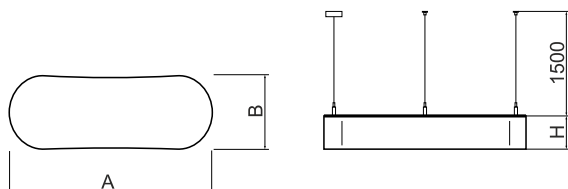

## Light and electrical data

Light source	LED
Luminous flux LED [lm]	4450
LED power [W]	32
Luminaire luminous flux [lm]	3273
Power of luminaire [W]	35
Luminaire's light efficiency [lm/W]	93,5
Color of the light [K]	4000
CRI	>80
SDCM (LED sources)	3
Beam angle [°]	(C0-C180) / (C90-C270) - 111,2° / 114,2°
Protection against electric shock	I
Protection degree	IP40
Voltage	220..240 V, 50..60 Hz
Lifetime of LED sources [h]	60000
Lx/By	L80/B10
Operating temperature range [°C]	0 ÷ 30
Driver	standard on/off (E)
Power factor cos φ	>0,95
Circuit load capacity	12 (B10), 19 (B16), 20 (C10), 32 (C16)

## Mechanical data

Assembly	surface mounted on slings
Material	aluminum
Color	RAL 9016 (white)
Diffuser	PLX (PMMA opal)
Impact resistant	IK04
Dimensions [mm]	900 x 250 x 85