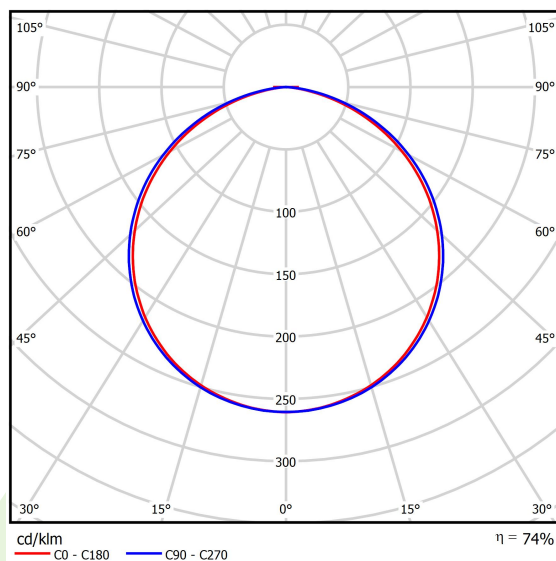

Product information

Category	Architectural luminaires
Family	ARTSHAPE OVAL LED
Name	ARTSHAPE OVAL LED MEDIUM FULL SUSPENDED 4500 PLX E 34 840 / S-1,5M
Index	19.4010.2221.34

Light and electrical data

Light source	LED
Luminous flux LED [lm]	4450
LED power [W]	32
Luminaire luminous flux [lm]	3273
Power of luminaire [W]	35
Luminaire's light efficiency [lm/W]	93,5
Color of the light [K]	4000
CRI	>80
SDCM (LED sources)	3
Beam angle [°]	(C0-C180) / (C90-C270) - 111,2° / 114,2°
Protection against electric shock	I
Protection degree	IP40
Voltage	220..240 V, 50..60 Hz
Lifetime of LED sources [h]	60000
Lx/By	L80/B10
Operating temperature range [°C]	0 ÷ 30
Driver	standard on/off (E)
Power factor cos φ	>0,95
Circuit load capacity	12 (B10), 19 (B16), 20 (C10), 32 (C16)

Mechanical data

Assembly	surface mounted on slings
Material	aluminum
Color	RAL 9016 (white)
Diffuser	PLX (PMMA opal)
Impact resistant	IK04
Dimensions [mm]	900 x 250 x 85

A graph of light

Accessories

Index 6E1-500OKW1P-3