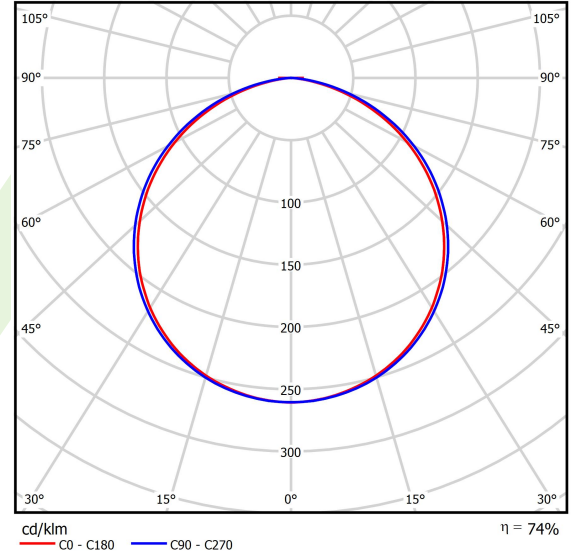

Mechanical data

Assembly	surface mounted on slings
Material	aluminum
Color	RAL 9016 (white)
Diffuser	PLX (PMMA opal)
Impact resistant	IK04
Dimensions [mm]	900 x 250 x 85

A graph of light