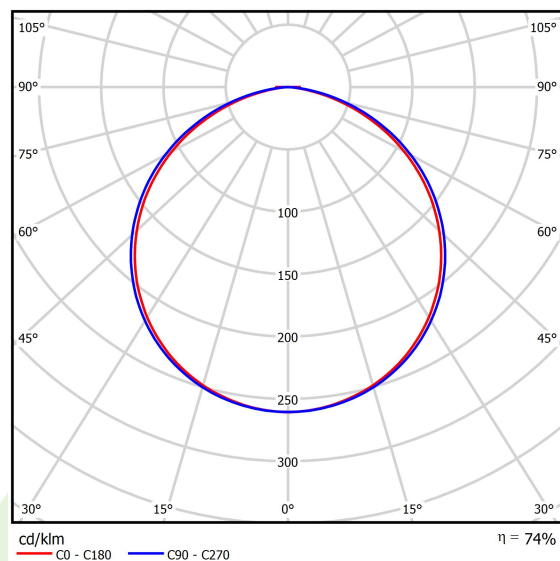

## Light and electrical data

Light source	LED
Luminous flux LED [lm]	2970
LED power [W]	25
Luminaire luminous flux [lm]	2184
Power of luminaire [W]	28
Luminaire's light efficiency [lm/W]	78
Color of the light [K]	4000
CRI	>80
SDCM (LED sources)	3
Beam angle [°]	(C0-C180) / (C90-C270) - 111,2° / 114,2°
Protection against electric shock	I
Protection degree	IP40
Voltage	220..240 V, 50..60 Hz
Lifetime of LED sources [h]	60000
Lx/By	L80/B10
Operating temperature range [°C]	0 ÷ 30
Driver	standard on/off (E)
Power factor cos φ	>0,95
Circuit load capacity	12 (B10), 19 (B16), 20 (C10), 32 (C16)

## A graph of light