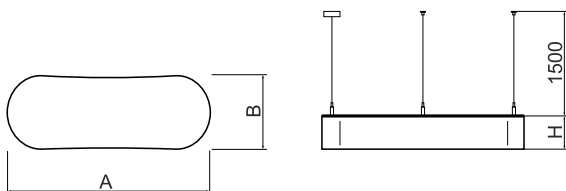

Product information

Category	Architectural luminaires
Family	ARTSHAPE OVAL LED
Name	ARTSHAPE OVAL LED SMALL FULL SUSPENDED 3000 PLX E 34 840 / S-1,5M
Index	19.4010.1121.34

Light and electrical data

Light source	LED
Luminous flux LED [lm]	2970
LED power [W]	25
Luminaire luminous flux [lm]	2184
Power of luminaire [W]	28
Luminaire's light efficiency [lm/W]	78
Color of the light [K]	4000
CRI	>80
SDCM (LED sources)	3
Beam angle [°]	(C0-C180) / (C90-C270) - 111,2° / 114,2°
Protection against electric shock	I
Protection degree	IP40
Voltage	220..240 V, 50..60 Hz
Lifetime of LED sources [h]	60000
Lx/By	L80/B10
Operating temperature range [°C]	0 ÷ 30
Driver	standard on/off (E)
Power factor cos φ	>0,95
Circuit load capacity	12 (B10), 19 (B16), 20 (C10), 32 (C16)

Mechanical data

Assembly	surface mounted on slings
Material	aluminum
Color	RAL 9016 (white)
Diffuser	PLX (PMMA opal)
Impact resistant	IK04
Dimensions [mm]	630 x 250 x 85

A graph of light

Accessories

Index 6E1-500OKW1P-3

Name SUSPENSION NEW TYPE-J 34
LENGHT 1,5M WIRE 3X 1-POINT

Index 19.3272.1205.00

Name SUSPENSION NEW TYPE-E
LENGHT-1,5 METER WITHOUT
WIRE 1-POINT

Index 6E1-500OKW1P-Y-3

Name SUSPENSION NEW TYPE-K 34
LENGHT 1,5M WIRE 3X 1-POINT
TYPE-Y