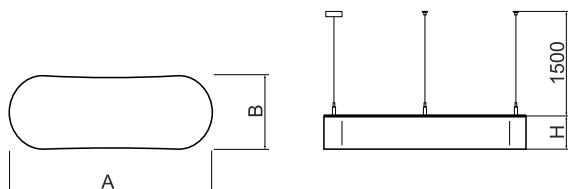

## Product information

Category	Architectural luminaires
Family	ARTSHAPE OVAL LED
Name	ARTSHAPE OVAL LED SMALL FULL SUSPENDED 3000 PLX E 34 840 / S-1,5M
Index	19.4010.1121.34

## Light and electrical data

Light source	LED
Luminous flux LED [lm]	2970
LED power [W]	25
Luminaire luminous flux [lm]	2184
Power of luminaire [W]	28
Luminaire's light efficiency [lm/W]	78
Color of the light [K]	4000
CRI	>80
SDCM (LED sources)	3
Beam angle [°]	(C0-C180) / (C90-C270) - 111,2° / 114,2°
Protection against electric shock	I
Protection degree	IP40
Voltage	220..240 V, 50..60 Hz
Lifetime of LED sources [h]	60000
Lx/By	L80/B10
Operating temperature range [°C]	0 ÷ 30
Driver	standard on/off (E)
Power factor cos φ	>0,95
Circuit load capacity	12 (B10), 19 (B16), 20 (C10), 32 (C16)

## Mechanical data

Assembly	surface mounted on slings
Material	aluminum
Color	RAL 9016 (white)
Diffuser	PLX (PMMA opal)
Impact resistant	IK04
Dimensions [mm]	630 x 250 x 85