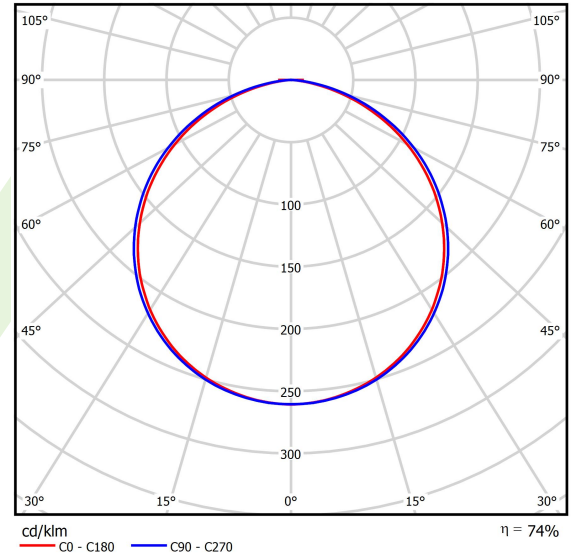

Mechanical data

Assembly	surface mounted on slings
Material	aluminum
Color	RAL 9016 (white)
Diffuser	PLX (PMMA opal)
Impact resistant	IK04
Dimensions [mm]	630 x 250 x 85

A graph of light