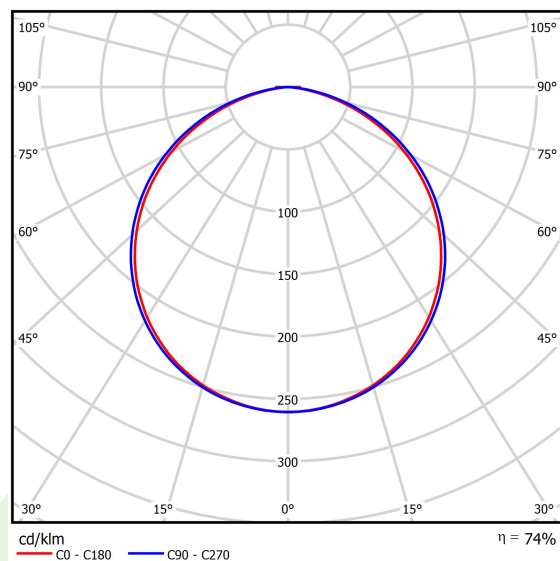

Product information

Category	Architectural luminaires
Family	ARTSHAPE OVAL LED
Name	ARTSHAPE OVAL LED SMALL FULL SUSPENDED 3000 PLX E 34 840 / S-1,5M
Index	19.4010.1121.34

Light and electrical data

Light source	LED
Luminous flux LED [lm]	2970
LED power [W]	25
Luminaire luminous flux [lm]	2184
Power of luminaire [W]	28
Luminaire's light efficiency [lm/W]	78
Color of the light [K]	4000
CRI	>80
SDCM (LED sources)	3
Beam angle [°]	(C0-C180) / (C90-C270) - 111,2° / 114,2°
Protection against electric shock	I
Protection degree	IP40
Voltage	220..240 V, 50..60 Hz
Lifetime of LED sources [h]	60000
Lx/By	L80/B10
Operating temperature range [°C]	0 ÷ 30
Driver	standard on/off (E)
Power factor cos φ	>0,95
Circuit load capacity	12 (B10), 19 (B16), 20 (C10), 32 (C16)

Mechanical data

Assembly	surface mounted on slings
Material	aluminum
Color	RAL 9016 (white)
Diffuser	PLX (PMMA opal)
Impact resistant	IK04
Dimensions [mm]	630 x 250 x 85

A graph of light

Accessories

Index 6E1-500OKW1P-3