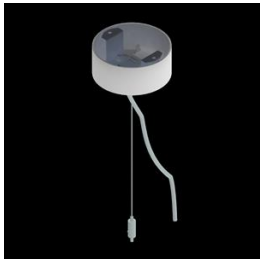

Product: ARTSHAPE OVAL LED SMALL FULL SUSPENDED 3000 PLX E 34 840 / S-1,5M

Index: 19.4010.1121.34

Description

Modernistic architectural luminaire in shapes of popular geometrical figures and fashionable design of simple form. The luminaire is adjusted to be mounted on slings. It is equipped with highly efficient LED light sources. Various options of luminous flux and colour temperature are available. The sides of the shade are made of thin-walled aluminium profile. In combination with a possibility of painting according to RAL palette, the luminaires allow to achieve a unique arrangement of various premises. Perfectly even surface-emitting is made of material which has very good light transmittance factor and has good diffusion parameters. This luminaire is dedicated to room of high stylistic requirements. It is perfect for hotel atrium, office receptions, architectural studios, conference rooms or halls and corridors in exclusive buildings as well as for theatres or modern shops in shopping centres.

Mechanical data

Assembly	surface mounted on slings
Material	aluminum
Color	RAL 9016 (white)
Diffuser	PLX (PMMA opal)
Impact resistant	IK04
Dimensions [mm]	630 x 250 x 85

A graph of light

Accessories

Index 19.3272.0429.34

Name SUSPENSION NEW TYPE-J 34
LENGHT 1,5M WIRE 3X 1-POINT

Index 19.3272.1205.00

Name SUSPENSION NEW TYPE-E
LENGHT-1,5 METER WITHOUT
WIRE 1-POINT

Index 6E1-500KW1P-Y-3

Name SUSPENSION NEW TYPE-K 34
LENGHT 1,5M WIRE 3X 1-POINT
TYPE-Y