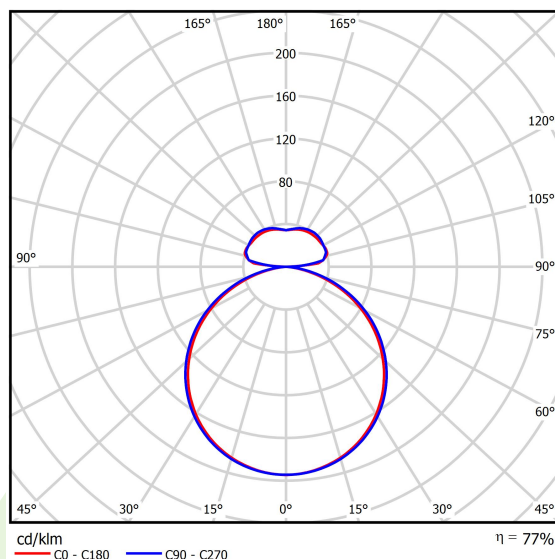

Product information

Category	Architectural luminaires
Family	ARTSHAPE OVAL LED
Name	ARTSHAPE OVAL LED MEDIUM UP&DOWN 3000/9000 PLX E 34 840 / S-1,5M
Index	19.4010.5621.34

Light and electrical data

Light source	LED
Luminous flux LED [lm]	3040 / 8910
LED power [W]	23/64
Luminaire luminous flux [lm]	9252
Power of luminaire [W]	96
Luminaire's light efficiency [lm/W]	96,4
Color of the light [K]	4000
CRI	>80
SDCM (LED sources)	4
Beam angle [°]	(C0-C180) / (C90-C270) - 111,2° / 114,2°
Protection against electric shock	I
Protection degree	IP40
Voltage	220..240 V, 50..60 Hz
Lifetime of LED sources [h]	35000
Lx/By	L80/B10
Operating temperature range [°C]	0 ÷ 30
Driver	standard on/off (E)
Power factor cos φ	>0,95
Circuit load capacity	5 (B10), 7 (B16), 8 (C10), 12 (C16)

Mechanical data

Assembly	surface mounted on slings
Material	aluminum
Color	RAL 9016 (white)
Diffuser	PLX (PMMA opal)
Impact resistant	IK04
Dimensions [mm]	900 x 250 x 85

A graph of light

Accessories

Index 6E1-500OKW1P-3