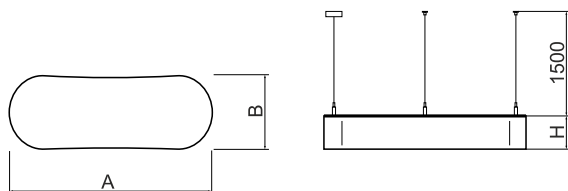

Product information

Category	Architectural luminaires
Family	ARTSHAPE OVAL LED
Name	ARTSHAPE OVAL LED MEDIUM UP&DOWN 3000/9000 PLX E 34 840 / S-1,5M
Index	19.4010.5621.34

Light and electrical data

Light source	LED
Luminous flux LED [lm]	3040 / 8910
LED power [W]	23/64
Luminaire luminous flux [lm]	9252
Power of luminaire [W]	96
Luminaire's light efficiency [lm/W]	96,4
Color of the light [K]	4000
CRI	>80
SDCM (LED sources)	4
Beam angle [°]	(C0-C180) / (C90-C270) - 111,2° / 114,2°
Protection against electric shock	I
Protection degree	IP40
Voltage	220..240 V, 50..60 Hz
Lifetime of LED sources [h]	35000
Lx/By	L80/B10
Operating temperature range [°C]	0 ÷ 30
Driver	standard on/off (E)
Power factor cos φ	>0,95
Circuit load capacity	5 (B10), 7 (B16), 8 (C10), 12 (C16)

Mechanical data

Assembly	surface mounted on slings
Material	aluminum
Color	RAL 9016 (white)
Diffuser	PLX (PMMA opal)
Impact resistant	IK04
Dimensions [mm]	900 x 250 x 85

A graph of light

Accessories

Index 6E1-500OKW1P-3

Name SUSPENSION NEW TYPE-J 34
LENGHT 1,5M WIRE 3X 1-POINT

Index 19.3272.1205.00

Name SUSPENSION NEW TYPE-E
LENGHT-1,5 METER WITHOUT
WIRE 1-POINT

Index 6E1-500OKW1P-Y-3

Name SUSPENSION NEW TYPE-K 34
LENGHT 1,5M WIRE 3X 1-POINT
TYPE-Y