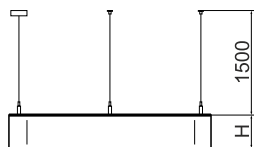

Product information

Category	Architectural luminaires
Family	ARTSHAPE OVAL LED
Name	ARTSHAPE OVAL LED SMALL UP&DOWN 2200/6000 PLX E 34 840 / S-1,5M
Index	19.4010.4521.34
EAN	5902107225155

Light and electrical data

Light source	LED
Luminous flux LED [lm]	2280 / 5940
LED power [W]	17/46
Luminaire luminous flux [lm]	6392
Power of luminaire [W]	70
Luminaire's light efficiency [lm/W]	91,3
Color of the light [K]	4000
CRI	>80
Beam angle [°]	(C0-C180) / (C90-C270) - 111,2° / 114,2°
Photobiological risk class (IEC/EN 62471)	RG0
Protection against electric shock	I
Protection degree	IP40
Voltage	220..240 V, 50..60 Hz
Lifetime of LED sources [h]	100000
Lx/By	L80/B10
Operating temperature range [°C]	0 ÷ 30
Driver	standard on/off (E)
Power factor cos φ	>0,95
Circuit load capacity	5 (B10), 7 (B16), 8 (C10), 12 (C16)

Mechanical data

Assembly	surface mounted on slings
Material	aluminum
Color	RAL 9016 (white)
Diffuser	PLX (PMMA opal)
Impact resistant	IK04
Dimensions [mm]	630 x 250 x 85

A graph of light

Accessories

Index 19.3272.0429.34
Name SUSPENSION NEW TYPE-J 34
LENGHT 1,5M WIRE 3X 1-POINT