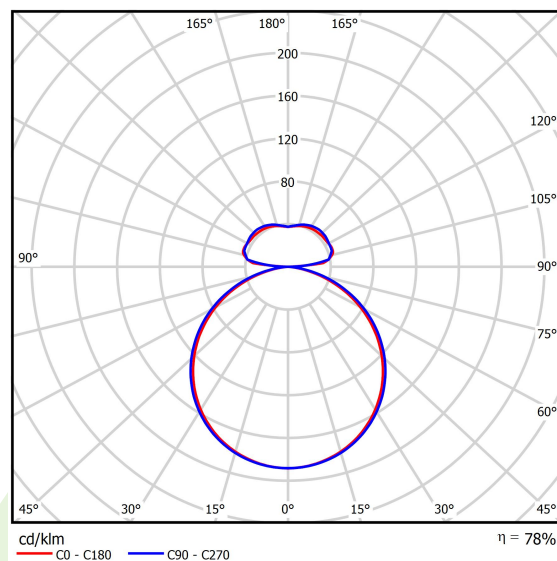

Product information

Category	Architectural luminaires
Family	ARTSHAPE OVAL LED
Name	ARTSHAPE OVAL LED SMALL UP&DOWN 2200/6000 PLX E 34 840 / S-1,5M
Index	19.4010.4521.34

Light and electrical data

Light source	LED
Luminous flux LED [lm]	2280 / 5940
LED power [W]	17/46
Luminaire luminous flux [lm]	6392
Power of luminaire [W]	70
Luminaire's light efficiency [lm/W]	91,3
Color of the light [K]	4000
CRI	>80
SDCM (LED sources)	4
Beam angle [°]	(C0-C180) / (C90-C270) - 111,2° / 114,2°
Protection against electric shock	I
Protection degree	IP40
Voltage	220..240 V, 50..60 Hz
Lifetime of LED sources [h]	35000
Lx/By	L80/B10
Operating temperature range [°C]	0 ÷ 30
Driver	standard on/off (E)
Power factor cos φ	>0,95
Circuit load capacity	5 (B10), 7 (B16), 8 (C10), 12 (C16)

Mechanical data

Assembly	surface mounted on slings
Material	aluminum
Color	RAL 9016 (white)
Diffuser	PLX (PMMA opal)
Impact resistant	IK04
Dimensions [mm]	630 x 250 x 85

A graph of light

Accessories

Index 6E1-500OKW1P-3