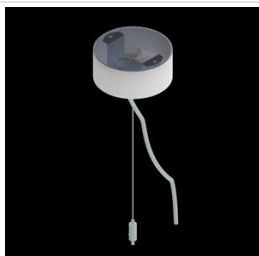

Product information

Category	Architectural luminaires
Family	ARTSHAPE OVAL LED
Name	ARTSHAPE OVAL LED SMALL UP&DOWN 2200/6000 PLX E 34 840 / S-1,5M
Index	19.4010.4521.34

Light and electrical data

Light source	LED
Luminous flux LED [lm]	2280 / 5940
LED power [W]	17/46
Luminaire luminous flux [lm]	6392
Power of luminaire [W]	70
Luminaire's light efficiency [lm/W]	91,3
Color of the light [K]	4000
CRI	>80
SDCM (LED sources)	4
Beam angle [°]	(C0-C180) / (C90-C270) - 111,2° / 114,2°
Protection against electric shock	I
Protection degree	IP40
Voltage	220..240 V, 50..60 Hz
Lifetime of LED sources [h]	35000
Lx/By	L80/B10
Operating temperature range [°C]	0 ÷ 30
Driver	standard on/off (E)
Power factor cos φ	>0,95
Circuit load capacity	5 (B10), 7 (B16), 8 (C10), 12 (C16)

Mechanical data

Assembly	surface mounted on slings
Material	aluminum
Color	RAL 9016 (white)
Diffuser	PLX (PMMA opal)
Impact resistant	IK04
Dimensions [mm]	630 x 250 x 85

A graph of light

Accessories

Index 6E1-500OKW1P-3

Name SUSPENSION NEW TYPE-J 34
LENGHT 1,5M WIRE 3X 1-POINT

Index 19.3272.1205.00

Name SUSPENSION NEW TYPE-E
LENGHT-1,5 METER WITHOUT
WIRE 1-POINT

Index 6E1-500OKW1P-Y-3

Name SUSPENSION NEW TYPE-K 34
LENGHT 1,5M WIRE 3X 1-POINT
TYPE-Y