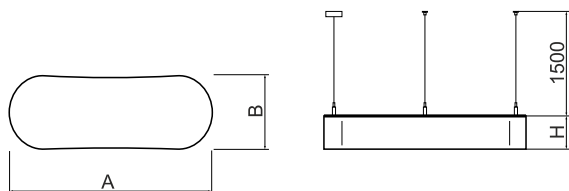

Product information

Category	Architectural luminaires
Family	ARTSHAPE OVAL LED
Name	ARTSHAPE OVAL LED SMALL UP&DOWN 2200/6000 PLX E 34 840 / S-1,5M
Index	19.4010.4521.34

Light and electrical data

Light source	LED
Luminous flux LED [lm]	2280 / 5940
LED power [W]	17/46
Luminaire luminous flux [lm]	6392
Power of luminaire [W]	70
Luminaire's light efficiency [lm/W]	91,3
Color of the light [K]	4000
CRI	>80
SDCM (LED sources)	4
Beam angle [°]	(C0-C180) / (C90-C270) - 111,2° / 114,2°
Protection against electric shock	I
Protection degree	IP40
Voltage	220..240 V, 50..60 Hz
Lifetime of LED sources [h]	35000
Lx/By	L80/B10
Operating temperature range [°C]	0 ÷ 30
Driver	standard on/off (E)
Power factor cos φ	>0,95
Circuit load capacity	5 (B10), 7 (B16), 8 (C10), 12 (C16)

Mechanical data

Assembly	surface mounted on slings
Material	aluminum
Color	RAL 9016 (white)
Diffuser	PLX (PMMA opal)
Impact resistant	IK04
Dimensions [mm]	630 x 250 x 85

A graph of light

Accessories

Index 6E1-500OKW1P-3