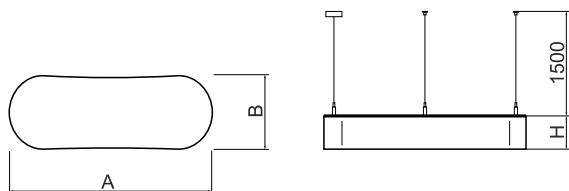

## Product information

Category	Architectural luminaires
Family	ARTSHAPE OVAL LED
Name	ARTSHAPE OVAL LED SMALL UP&DOWN 2200/6000 PLX E 34 840 / S-1,5M
Index	19.4010.4521.34

## Light and electrical data

Light source	LED
Luminous flux LED [lm]	2280 / 5940
LED power [W]	17/46
Luminaire luminous flux [lm]	6392
Power of luminaire [W]	70
Luminaire's light efficiency [lm/W]	91,3
Color of the light [K]	4000
CRI	>80
SDCM (LED sources)	4
Beam angle [°]	(C0-C180) / (C90-C270) - 111,2° / 114,2°
Protection against electric shock	I
Protection degree	IP40
Voltage	220..240 V, 50..60 Hz
Lifetime of LED sources [h]	35000
Lx/By	L80/B10
Operating temperature range [°C]	0 ÷ 30
Driver	standard on/off (E)
Power factor cos φ	>0,95
Circuit load capacity	5 (B10), 7 (B16), 8 (C10), 12 (C16)

## Mechanical data

Assembly	surface mounted on slings
Material	aluminum
Color	RAL 9016 (white)
Diffuser	PLX (PMMA opal)
Impact resistant	IK04
Dimensions [mm]	630 x 250 x 85