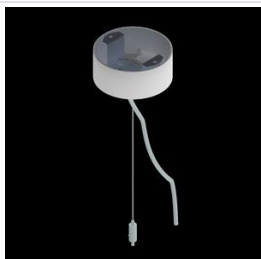

Product: ARTSHAPE OVAL LED SMALL UP&DOWN 2200/6000 PLX E 34 840 / S-1,5M

Index: 19.4010.4521.34

Description

Modernistic architectural luminaire in shapes of popular geometrical figures and fashionable design of simple form. The luminaire is adjusted to be mounted on slings. It is equipped with highly efficient LED light sources. Various options of luminous flux and colour temperature are available. The sides of the shade are made of thin-walled aluminium profile. In combination with a possibility of painting according to RAL palette, the luminaires allow to achieve a unique arrangement of various premises. Perfectly even surface-emitting is made of material which has very good light transmittance factor and has good diffusion parameters. This luminaire is dedicated to room of high stylistic requirements. It is perfect for hotel atrium, office receptions, architectural studios, conference rooms or halls and corridors in exclusive buildings as well as for theatres or modern shops in shopping centres. Direct-indirect light distribution.

Mechanical data

Assembly	surface mounted on slings
Material	aluminum
Color	RAL 9016 (white)
Diffuser	PLX (PMMA opal)
Impact resistant	IK04
Dimensions [mm]	630 x 250 x 85

A graph of light

Accessories

Index 19.3272.0429.34
Name SUSPENSION NEW TYPE-J 34
LENGHT 1,5M WIRE 3X 1-POINT

Index 19.3272.1205.00
Name SUSPENSION NEW TYPE-E
LENGHT-1,5 METER WITHOUT
WIRE 1-POINT

Index 6E1-500KW1P-Y-3
Name SUSPENSION NEW TYPE-K 34
LENGHT 1,5M WIRE 3X 1-POINT
TYPE-Y

Index 6E1-8670-B-Y-1,5
Name SUSPENSION NEW TYPE-L
LENGHT-1,5 METER WITHOUT
WIRE 1-POINT TYPE-Y