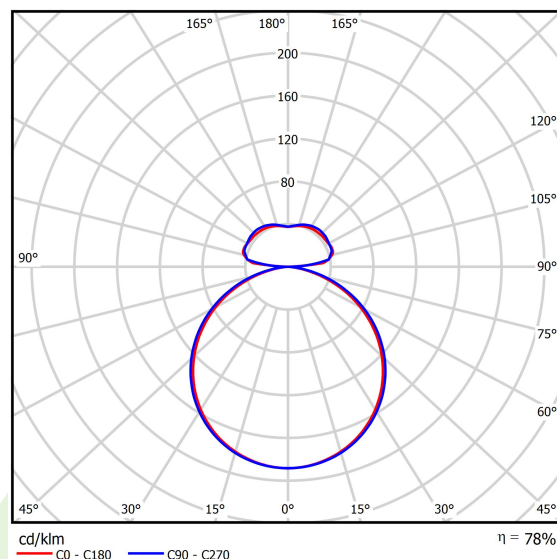

## Light and electrical data

Light source	LED
Luminous flux LED [lm]	2280 / 5940
LED power [W]	17/46
Luminaire luminous flux [lm]	6392
Power of luminaire [W]	70
Luminaire's light efficiency [lm/W]	91,3
Color of the light [K]	4000
CRI	>80
SDCM (LED sources)	4
Beam angle [°]	(C0-C180) / (C90-C270) - 111,2° / 114,2°
Protection against electric shock	I
Protection degree	IP40
Voltage	220..240 V, 50..60 Hz
Lifetime of LED sources [h]	35000
Lx/By	L80/B10
Operating temperature range [°C]	0 ÷ 30
Driver	standard on/off (E)
Power factor cos φ	>0,95
Circuit load capacity	5 (B10), 7 (B16), 8 (C10), 12 (C16)

## A graph of light