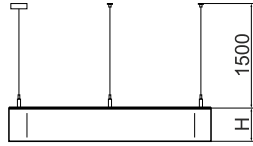

Product information

Category	Architectural luminaires
Family	ARTSHAPE OVAL LED
Name	ARTSHAPE OVAL LED SMALL UP&DOWN 2200/6000 PLX E 34 840 / S-1,5M
Index	19.4010.4521.34
EAN	5902107225155

Light and electrical data

Light source	LED
Luminous flux LED [lm]	2280 / 5940
LED power [W]	17/46
Luminaire luminous flux [lm]	6392
Power of luminaire [W]	70
Luminaire's light efficiency [lm/W]	91,3
Color of the light [K]	4000
CRI	>80
Beam angle [°]	(C0-C180) / (C90-C270) - 111,2° / 114,2°
Photobiological risk class (IEC/EN 62471)	RG0
Protection against electric shock	I
Protection degree	IP40
Voltage	220..240 V, 50..60 Hz
Lifetime of LED sources [h]	100000
Lx/By	L80/B10
Operating temperature range [°C]	0 ÷ 30
Driver	standard on/off (E)
Power factor cos φ	>0,95
Circuit load capacity	5 (B10), 7 (B16), 8 (C10), 12 (C16)

Mechanical data

Assembly	surface mounted on slings
Material	aluminum
Color	RAL 9016 (white)
Diffuser	PLX (PMMA opal)
Impact resistant	IK04
Dimensions [mm]	630 x 250 x 85

A graph of light

Accessories

Index 19.3272.0429.34
Name SUSPENSION NEW TYPE-J 34
LENGHT 1,5M WIRE 3X 1-POINT