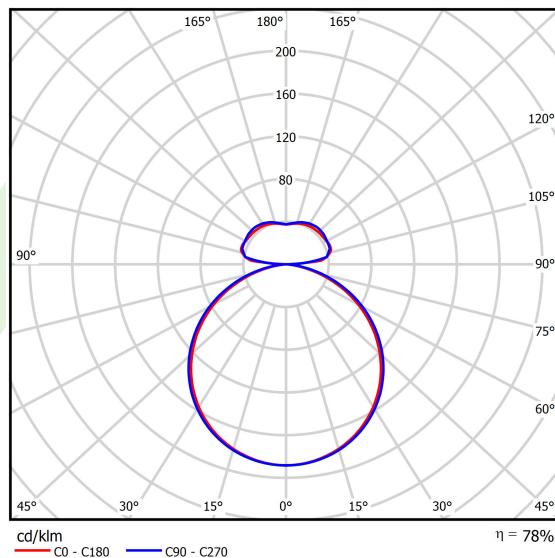

Mechanical data

Assembly	surface mounted on slings
Material	aluminum
Color	RAL 9016 (white)
Diffuser	PLX (PMMA opal)
Impact resistant	IK04
Dimensions [mm]	630 x 250 x 85

A graph of light