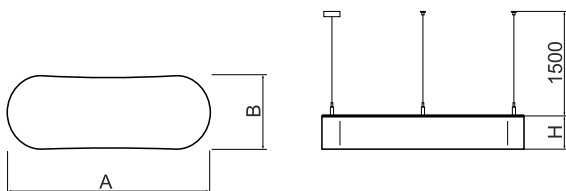

Product information

Category	Architectural luminaires
Family	ARTSHAPE OVAL LED
Name	ARTSHAPE OVAL LED SMALL UP&DOWN 2200/6000 PLX E 34 840 / S-1,5M
Index	19.4010.4521.34

Light and electrical data

Light source	LED
Luminous flux LED [lm]	2280 / 5940
LED power [W]	17/46
Luminaire luminous flux [lm]	6392
Power of luminaire [W]	70
Luminaire's light efficiency [lm/W]	91,3
Color of the light [K]	4000
CRI	>80
SDCM (LED sources)	4
Beam angle [°]	(C0-C180) / (C90-C270) - 111,2° / 114,2°
Protection against electric shock	I
Protection degree	IP40
Voltage	220..240 V, 50..60 Hz
Lifetime of LED sources [h]	35000
Lx/By	L80/B10
Operating temperature range [°C]	0 ÷ 30
Driver	standard on/off (E)
Power factor cos φ	>0,95
Circuit load capacity	5 (B10), 7 (B16), 8 (C10), 12 (C16)

Mechanical data

Assembly	surface mounted on slings
Material	aluminum
Color	RAL 9016 (white)
Diffuser	PLX (PMMA opal)
Impact resistant	IK04
Dimensions [mm]	630 x 250 x 85

A graph of light

Accessories

Index 6E1-500OKW1P-3