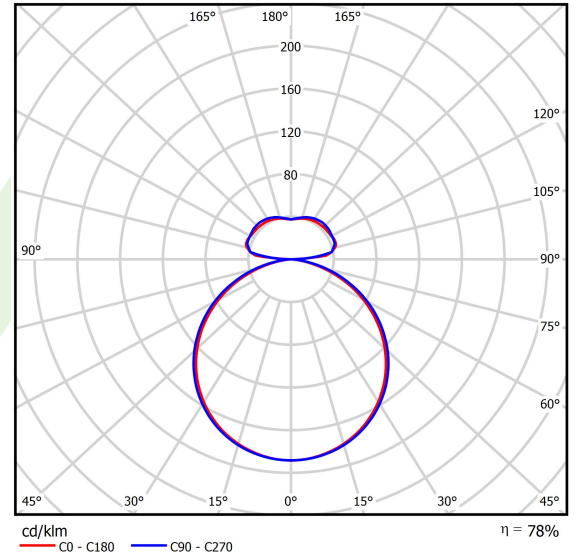

Mechanical data

Assembly	surface mounted on slings
Material	aluminum
Color	RAL 9016 (white)
Diffuser	PLX (PMMA opal)
Impact resistant	IK04
Dimensions [mm]	630 x 250 x 85

A graph of light