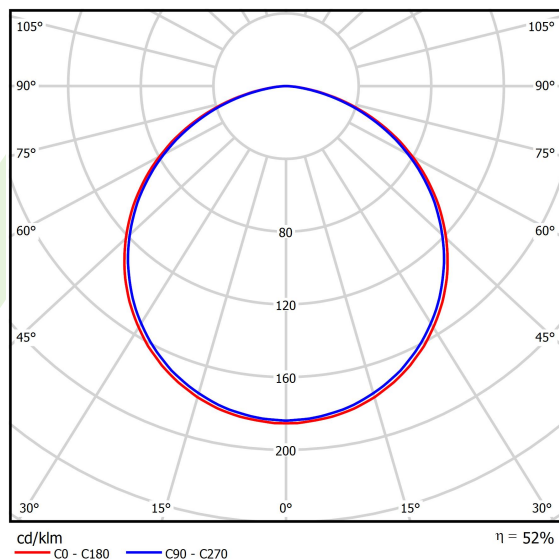

## Light and electrical data

Light source	<b>LED</b>
Luminous flux LED [lm]	<b>5940</b>
LED power [W]	<b>46</b>
Luminaire luminous flux [lm]	<b>3115</b>
Power of luminaire [W]	<b>50</b>
Luminaire's light efficiency [lm/W]	<b>62,3</b>
Color of the light [K]	<b>4000</b>
CRI	<b>&gt;80</b>
SDCM (LED sources)	<b>3</b>
Beam angle [°]	<b>(C0-C180) / (C90-C270) - 113,4° / 111,8°</b>
Photobiological risk class (IEC/EN 62471)	<b>RG0</b>
Protection against electric shock	<b>I</b>
Protection degree	<b>IP40</b>
Voltage	<b>220..240 V, 50..60 Hz</b>
Lifetime of LED sources [h]	<b>60000</b>
Lx/By	<b>L80/B10</b>
Operating temperature range [°C]	<b>0 ÷ 30</b>
Driver	<b>standard on/off (E)</b>
Power factor cos φ	<b>&gt;0,95</b>
Circuit load capacity	<b>16 (B10), 26 (B16), 23 (C10), 37 (C16)</b>

**Mechanical data**

Assembly	surface mounted on slings
Material	aluminum
Color	RAL 9016 (white)
Diffuser	PLX (PMMA opal)
Impact resistant	IK04
Weight [kg]	4,35
Dimensions [mm]	1640 x 80 x 80

**A graph of light**