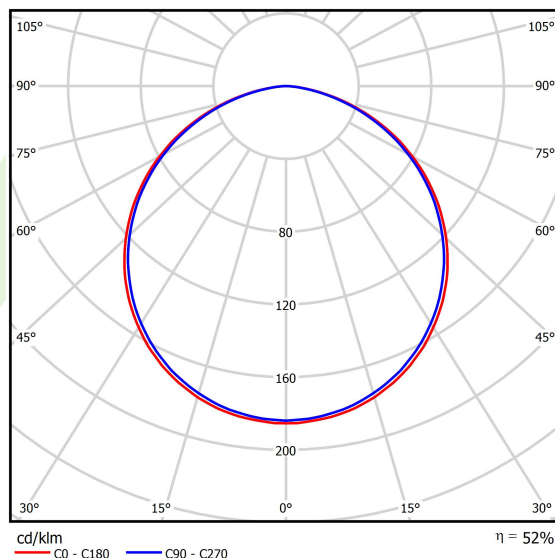

Product information

Category	Architectural luminaires
Family	ARTSHAPE LINE LED
Name	ARTSHAPE LINE LED LARGE SUSPENDED 6000 PLX E 34 840 / S-1,5M
Index	19.4009.3521.34

Light and electrical data

Light source	LED
Luminous flux LED [lm]	5940
LED power [W]	46
Luminaire luminous flux [lm]	3115
Power of luminaire [W]	50
Luminaire's light efficiency [lm/W]	62,3
Color of the light [K]	4000
CRI	>80
SDCM (LED sources)	3
Beam angle [°]	(C0-C180) / (C90-C270) - 113,4° / 111,8°
Photobiological risk class (IEC/EN 62471)	RG0
Protection against electric shock	I
Protection degree	IP40
Voltage	220..240 V, 50..60 Hz
Lifetime of LED sources [h]	60000
Lx/By	L80/B10
Operating temperature range [°C]	0 ÷ 30
Driver	standard on/off (E)
Power factor cos φ	>0,95
Circuit load capacity	16 (B10), 26 (B16), 23 (C10), 37 (C16)

Mechanical data

Assembly	surface mounted on slings
Material	aluminum
Color	RAL 9016 (white)
Diffuser	PLX (PMMA opal)
Impact resistant	IK04
Weight [kg]	4,35
Dimensions [mm]	1640 x 80 x 80

A graph of light