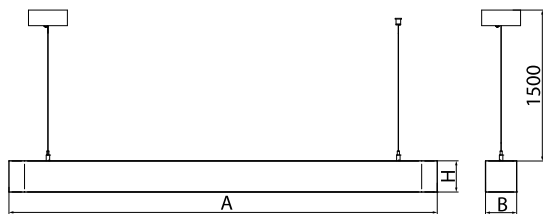

Product information

Category	Architectural luminaires
Family	ARTSHAPE LINE LED
Name	ARTSHAPE LINE LED LARGE SUSPENDED 6000 PLX E 34 840 / S-1,5M
Index	19.4009.3521.34

Light and electrical data

Light source	LED
Luminous flux LED [lm]	5940
LED power [W]	46
Luminaire luminous flux [lm]	3115
Power of luminaire [W]	50
Luminaire's light efficiency [lm/W]	62,3
Color of the light [K]	4000
CRI	>80
SDCM (LED sources)	3
Beam angle [°]	(C0-C180) / (C90-C270) - 113,4° / 111,8°
Photobiological risk class (IEC/EN 62471)	RG0
Protection against electric shock	I
Protection degree	IP40
Voltage	220..240 V, 50..60 Hz
Lifetime of LED sources [h]	60000
Lx/By	L80/B10
Operating temperature range [°C]	0 ÷ 30
Driver	standard on/off (E)
Power factor cos φ	>0,95
Circuit load capacity	16 (B10), 26 (B16), 23 (C10), 37 (C16)

Mechanical data

Assembly	surface mounted on slings
Material	aluminum
Color	RAL 9016 (white)
Diffuser	PLX (PMMA opal)
Impact resistant	IK04
Weight [kg]	4,35
Dimensions [mm]	1640 x 80 x 80

A graph of light

Accessories

Index 6E1-500OKW1P-3
Name SUSPENSION NEW TYPE-J 34
LENGHT 1,5M WIRE 3X 1-POINT

Index 19.3272.1205.00
Name SUSPENSION NEW TYPE-E
LENGHT-1,5 METER WITHOUT
WIRE 1-POINT