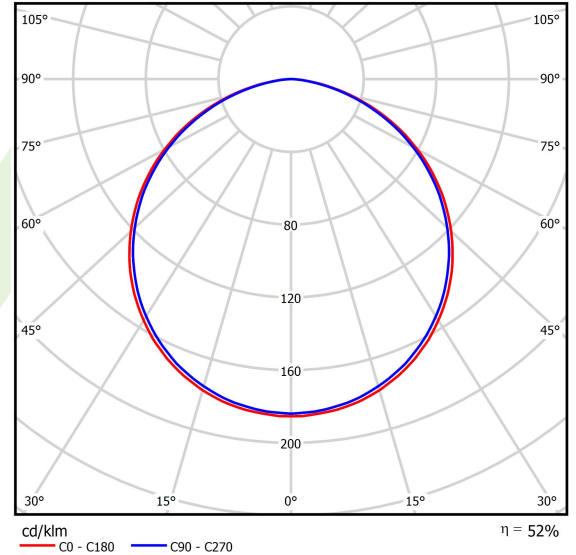

Product information

Category	Architectural luminaires
Family	ARTSHAPE LINE LED
Name	ARTSHAPE LINE LED LARGE SUSPENDED 6000 PLX E 34 840 / S-1,5M
Index	19.4009.3521.34
EAN	5902107180461

Light and electrical data

Light source	LED
Luminous flux LED [lm]	5940
LED power [W]	46
Luminaire luminous flux [lm]	3115
Power of luminaire [W]	50
Luminaire's light efficiency [lm/W]	62,3
Color of the light [K]	4000
CRI	>80
SDCM (LED sources)	3
Beam angle [°]	(C0-C180) / (C90-C270) - 113,4° / 111,8°
Photobiological risk class (IEC/EN 62471)	RG0
Protection against electric shock	I
Protection degree	IP40
Voltage	220..240 V, 50..60 Hz
Lifetime of LED sources [h]	100000
Lx/By	L80/B10
Operating temperature range [°C]	0 ÷ 30
Driver	standard on/off (E)
Power factor cos φ	>0,95
Circuit load capacity	16 (B10), 26 (B16), 23 (C10), 37 (C16)

Mechanical data

Assembly	surface mounted on slings
Material	aluminum
Color	RAL 9016 (white)
Diffuser	PLX (PMMA opal)
Impact resistant	IK04
Weight [kg]	4,35
Dimensions [mm]	1640 x 80 x 80

A graph of light