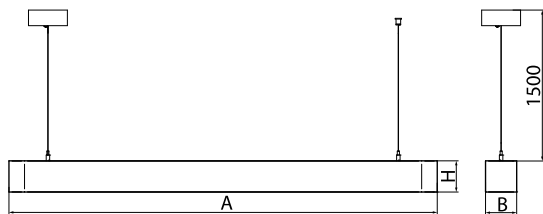

Product information

Category	Architectural luminaires
Family	ARTSHAPE LINE LED
Name	ARTSHAPE LINE LED LARGE SUSPENDED 6000 PLX E 34 840 / S-1,5M
Index	19.4009.3521.34

Light and electrical data

Light source	LED
Luminous flux LED [lm]	5940
LED power [W]	46
Luminaire luminous flux [lm]	3115
Power of luminaire [W]	50
Luminaire's light efficiency [lm/W]	62,3
Color of the light [K]	4000
CRI	>80
SDCM (LED sources)	3
Beam angle [°]	(C0-C180) / (C90-C270) - 113,4° / 111,8°
Photobiological risk class (IEC/EN 62471)	RG0
Protection against electric shock	I
Protection degree	IP40
Voltage	220..240 V, 50..60 Hz
Lifetime of LED sources [h]	60000
Lx/By	L80/B10
Operating temperature range [°C]	0 ÷ 30
Driver	standard on/off (E)
Power factor cos φ	>0,95
Circuit load capacity	16 (B10), 26 (B16), 23 (C10), 37 (C16)

Mechanical data

Assembly	surface mounted on slings
Material	aluminum
Color	RAL 9016 (white)
Diffuser	PLX (PMMA opal)
Impact resistant	IK04
Weight [kg]	4,35
Dimensions [mm]	1640 x 80 x 80

A graph of light

Accessories

Index 6E1-500OKW1P-3

Name SUSPENSION NEW TYPE-J 34
LENGHT 1,5M WIRE 3X 1-POINT

Index 19.3272.1205.00

Name SUSPENSION NEW TYPE-E
LENGHT-1,5 METER WITHOUT
WIRE 1-POINT