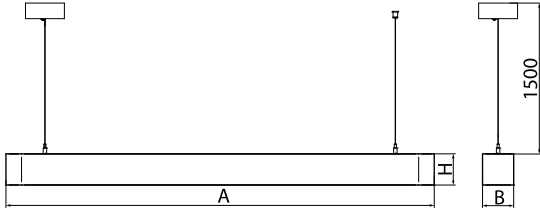

Product information

Category	Architectural luminaires
Family	ARTSHAPE LINE LED
Name	ARTSHAPE LINE LED LARGE SUSPENDED 6000 PLX E 34 840 / S-1,5M
Index	19.4009.3521.34
EAN	5902107180461

Light and electrical data

Light source	LED
Luminous flux LED [lm]	5940
LED power [W]	46
Luminaire luminous flux [lm]	3115
Power of luminaire [W]	50
Luminaire's light efficiency [lm/W]	62,3
Color of the light [K]	4000
CRI	>80
SDCM (LED sources)	3
Beam angle [°]	(C0-C180) / (C90-C270) - 113,4° / 111,8°
Photobiological risk class (IEC/EN 62471)	RG0
Protection against electric shock	I
Protection degree	IP40
Voltage	220..240 V, 50..60 Hz
Lifetime of LED sources [h]	100000
Lx/By	L80/B10
Operating temperature range [°C]	0 ÷ 30
Driver	standard on/off (E)
Power factor cos φ	>0,95
Circuit load capacity	16 (B10), 26 (B16), 23 (C10), 37 (C16)

Mechanical data

Assembly	surface mounted on slings
Material	aluminum
Color	RAL 9016 (white)
Diffuser	PLX (PMMA opal)
Impact resistant	IK04
Weight [kg]	4,35
Dimensions [mm]	1640 x 80 x 80

A graph of light