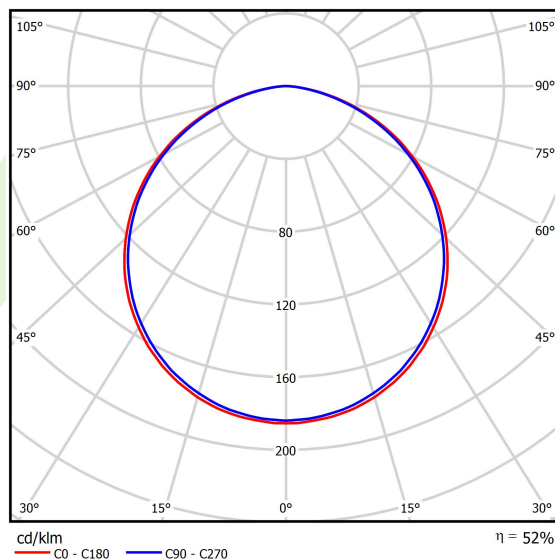

Product information

Category	Architectural luminaires
Family	ARTSHAPE LINE LED
Name	ARTSHAPE LINE LED LARGE SUSPENDED 6000 PLX E 34 840 / S-1,5M
Index	19.4009.3521.34

Light and electrical data

Light source	LED
Luminous flux LED [lm]	5940
LED power [W]	46
Luminaire luminous flux [lm]	3115
Power of luminaire [W]	50
Luminaire's light efficiency [lm/W]	62,3
Color of the light [K]	4000
CRI	>80
SDCM (LED sources)	3
Beam angle [°]	(C0-C180) / (C90-C270) - 113,4° / 111,8°
Photobiological risk class (IEC/EN 62471)	RG0
Protection against electric shock	I
Protection degree	IP40
Voltage	220..240 V, 50..60 Hz
Lifetime of LED sources [h]	60000
Lx/By	L80/B10
Operating temperature range [°C]	0 ÷ 30
Driver	standard on/off (E)
Power factor cos φ	>0,95
Circuit load capacity	16 (B10), 26 (B16), 23 (C10), 37 (C16)

Mechanical data

Assembly	surface mounted on slings
Material	aluminum
Color	RAL 9016 (white)
Diffuser	PLX (PMMA opal)
Impact resistant	IK04
Weight [kg]	4,35
Dimensions [mm]	1640 x 80 x 80

A graph of light