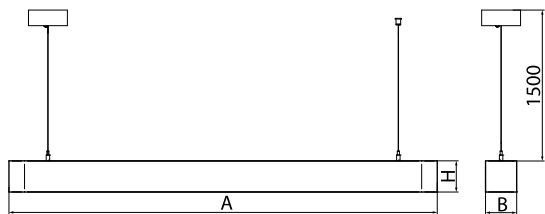

## Product information

Category	<b>Architectural luminaires</b>
Family	<b>ARTSHAPE LINE LED</b>
Name	<b>ARTSHAPE LINE LED LARGE SUSPENDED 6000 PLX E 34 840 / S-1,5M</b>
Index	<b>19.4009.3521.34</b>

## Light and electrical data

Light source	<b>LED</b>
Luminous flux LED [lm]	<b>5940</b>
LED power [W]	<b>46</b>
Luminaire luminous flux [lm]	<b>3115</b>
Power of luminaire [W]	<b>50</b>
Luminaire's light efficiency [lm/W]	<b>62,3</b>
Color of the light [K]	<b>4000</b>
CRI	<b>&gt;80</b>
SDCM (LED sources)	<b>3</b>
Beam angle [°]	<b>(C0-C180) / (C90-C270) - 113,4° / 111,8°</b>
Photobiological risk class (IEC/EN 62471)	<b>RG0</b>
Protection against electric shock	<b>I</b>
Protection degree	<b>IP40</b>
Voltage	<b>220..240 V, 50..60 Hz</b>
Lifetime of LED sources [h]	<b>60000</b>
Lx/By	<b>L80/B10</b>
Operating temperature range [°C]	<b>0 ÷ 30</b>
Driver	<b>standard on/off (E)</b>
Power factor cos φ	<b>&gt;0,95</b>
Circuit load capacity	<b>16 (B10), 26 (B16), 23 (C10), 37 (C16)</b>

**Mechanical data**

Assembly	surface mounted on slings
Material	aluminum
Color	RAL 9016 (white)
Diffuser	PLX (PMMA opal)
Impact resistant	IK04
Weight [kg]	4,35
Dimensions [mm]	1640 x 80 x 80

**A graph of light**