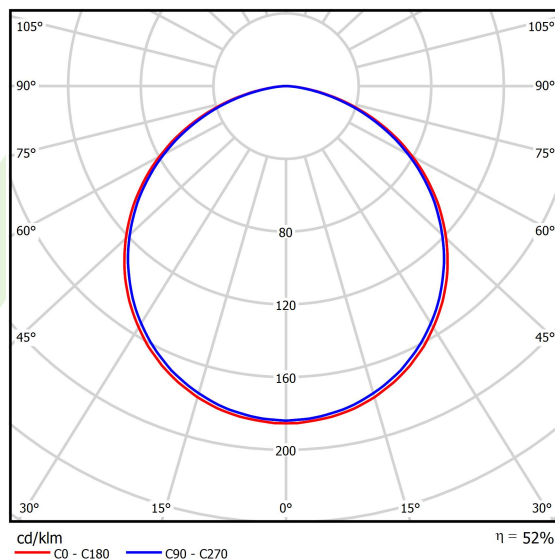

Mechanical data

Assembly	surface mounted on slings
Material	aluminum
Color	RAL 9016 (white)
Diffuser	PLX (PMMA opal)
Impact resistant	IK04
Dimensions [mm]	1640 x 80 x 80

A graph of light

Accessories

Index 6E1-500OKW1P-5

Name SUSPENSION NEW TYPE-J 34
LENGHT 1,5M WIRE 5X 1-POINT

Index 19.3272.1205.00

Name SUSPENSION NEW TYPE-E
LENGHT-1,5 METER WITHOUT
WIRE 1-POINT