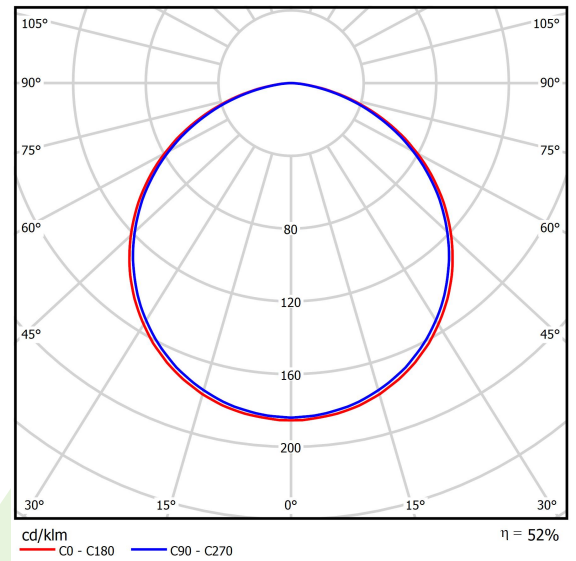

Product information

Category	Architectural luminaires
Family	ARTSHAPE LINE LED
Name	ARTSHAPE LINE LED LARGE SUSPENDED TW 4000 PLX EDD 34 827-865 / S-1,5M
Index	19.4009.3453.34

Light and electrical data

Light source	LED
Luminous flux LED [lm]	4080
LED power [W]	36
Luminaire luminous flux [lm]	2140
Power of luminaire [W]	39
Luminaire's light efficiency [lm/W]	54,9
Color of the light [K]	2700 ÷ 6500
CRI	>80
SDCM (LED sources)	4
Beam angle [°]	(C0-C180) / (C90-C270) - 113,4° / 111,8°
Protection against electric shock	I
Protection degree	IP40
Voltage	220..240 V, 50..60 Hz
Lifetime of LED sources [h]	60000
Lx/By	L80/B10
Operating temperature range [°C]	0 ÷ 30
Driver	DIM DALI (EDD)
Power factor cos φ	>0,95
Circuit load capacity	13 (B10), 21 (B16), 22 (C10), 36 (C16)

Mechanical data

Assembly	surface mounted on slings
Material	aluminum
Color	RAL 9016 (white)
Diffuser	PLX (PMMA opal)
Impact resistant	IK04
Dimensions [mm]	1640 x 80 x 80

A graph of light

Accessories

Index 6E1-500OKW1P-5