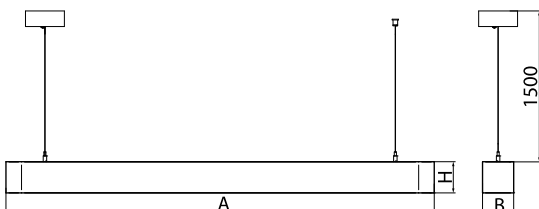

Product information

Category	Architectural luminaires
Family	ARTSHAPE LINE LED
Name	ARTSHAPE LINE LED LARGE SUSPENDED TW 4000 PLX EDD 34 827-865 / S-1,5M
Index	19.4009.3453.34

Light and electrical data

Light source	LED
Luminous flux LED [lm]	4080
LED power [W]	36
Luminaire luminous flux [lm]	2140
Power of luminaire [W]	39
Luminaire's light efficiency [lm/W]	54,9
Color of the light [K]	2700 ÷ 6500
CRI	>80
SDCM (LED sources)	4
Beam angle [°]	(C0-C180) / (C90-C270) - 113,4° / 111,8°
Protection against electric shock	I
Protection degree	IP40
Voltage	220..240 V, 50..60 Hz
Lifetime of LED sources [h]	60000
Lx/By	L80/B10
Operating temperature range [°C]	0 ÷ 30
Driver	DIM DALI (EDD)
Power factor cos φ	>0,95
Circuit load capacity	13 (B10), 21 (B16), 22 (C10), 36 (C16)

Mechanical data

Assembly	surface mounted on slings
Material	aluminum
Color	RAL 9016 (white)
Diffuser	PLX (PMMA opal)
Impact resistant	IK04
Dimensions [mm]	1640 x 80 x 80

A graph of light

Accessories

Index 6E1-500OKW1P-5

Name SUSPENSION NEW TYPE-J 34
LENGHT 1,5M WIRE 5X 1-POINT

Index 19.3272.1205.00

Name SUSPENSION NEW TYPE-E
LENGHT-1,5 METER WITHOUT
WIRE 1-POINT