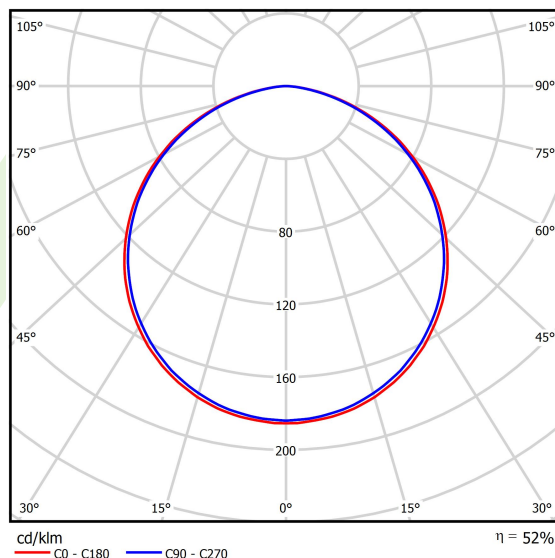

Mechanical data

Assembly	surface mounted on slings
Material	aluminum
Color	RAL 9016 (white)
Diffuser	PLX (PMMA opal)
Impact resistant	IK04
Weight [kg]	3,62
Dimensions [mm]	1640 x 80 x 80

A graph of light

Accessories

Index 6E1-500OKW1P-3

Name SUSPENSION NEW TYPE-J 34
LENGHT 1,5M WIRE 3X 1-POINT

Index 19.3272.1205.00

Name SUSPENSION NEW TYPE-E
LENGHT-1,5 METER WITHOUT
WIRE 1-POINT