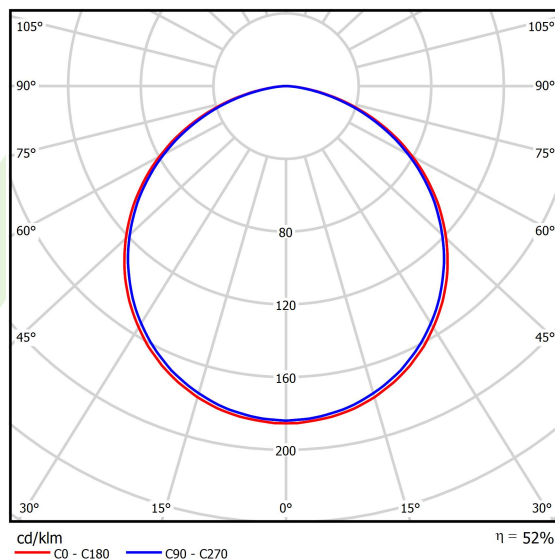

Mechanical data

Assembly	surface mounted on slings
Material	aluminum
Color	RAL 9016 (white)
Diffuser	PLX (PMMA opal)
Impact resistant	IK04
Weight [kg]	3,62
Dimensions [mm]	1640 x 80 x 80

A graph of light

Accessories

Index 19.3272.0429.34
Name SUSPENSION NEW TYPE-J 34
LENGHT 1,5M WIRE 3X 1-POINT

Index 19.3272.1205.00
Name SUSPENSION NEW TYPE-E
LENGHT-1,5 METER WITHOUT
WIRE 1-POINT