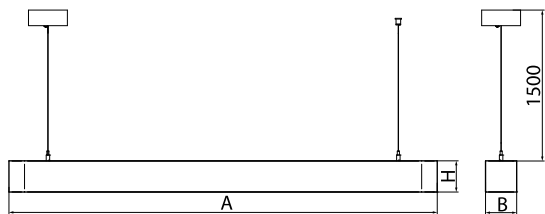

Product information

Category	Architectural luminaires
Family	ARTSHAPE LINE LED
Name	ARTSHAPE LINE LED LARGE SUSPENDED 3000 PLX E 34 840 / S-1,5M
Index	19.4009.3321.34
EAN	5902107180454

Light and electrical data

Light source	LED
Luminous flux LED [lm]	2970
LED power [W]	21
Luminaire luminous flux [lm]	1557
Power of luminaire [W]	25
Luminaire's light efficiency [lm/W]	62,3
Color of the light [K]	4000
CRI	>80
SDCM (LED sources)	3
Beam angle [°]	(C0-C180) / (C90-C270) - 113,4° / 111,8°
Photobiological risk class (IEC/EN 62471)	RG0
Protection against electric shock	I
Protection degree	IP40
Voltage	220..240 V, 50..60 Hz
Lifetime of LED sources [h]	100000
Lx/By	L80/B10
Operating temperature range [°C]	0 ÷ 30
Driver	standard on/off (E)
Power factor cos φ	>0,95
Circuit load capacity	22 (B10), 34 (B16), 33 (C10), 54 (C16)

Mechanical data

Assembly	surface mounted on slings
Material	aluminum
Color	RAL 9016 (white)
Diffuser	PLX (PMMA opal)
Impact resistant	IK04
Weight [kg]	3,62
Dimensions [mm]	1640 x 80 x 80

A graph of light