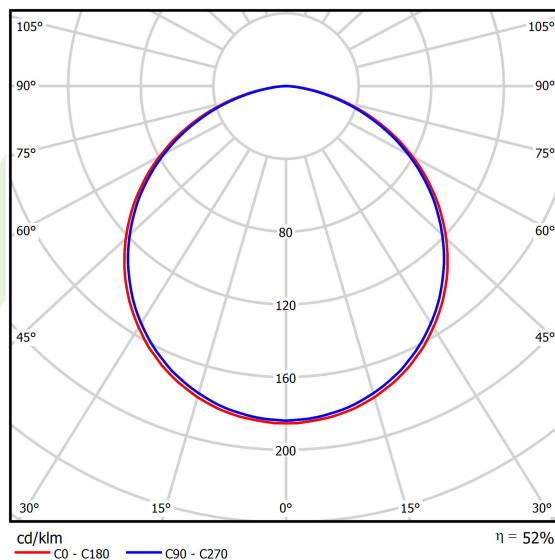

Product information

Category	Architectural luminaires
Family	ARTSHAPE LINE LED
Name	ARTSHAPE LINE LED LARGE SUSPENDED 3000 PLX E 34 840 / S-1,5M
Index	19.4009.3321.34

Light and electrical data

Light source	LED
Luminous flux LED [lm]	2970
LED power [W]	21
Luminaire luminous flux [lm]	1557
Power of luminaire [W]	25
Luminaire's light efficiency [lm/W]	62,3
Color of the light [K]	4000
CRI	>80
SDCM (LED sources)	3
Beam angle [°]	(C0-C180) / (C90-C270) - 113,4° / 111,8°
Photobiological risk class (IEC/EN 62471)	RG0
Protection against electric shock	I
Protection degree	IP40
Voltage	220..240 V, 50..60 Hz
Lifetime of LED sources [h]	60000
Lx/By	L80/B10
Operating temperature range [°C]	0 ÷ 30
Driver	standard on/off (E)
Power factor cos φ	>0,95
Circuit load capacity	22 (B10), 34 (B16), 33 (C10), 54 (C16)

Mechanical data

Assembly	surface mounted on slings
Material	aluminum
Color	RAL 9016 (white)
Diffuser	PLX (PMMA opal)
Impact resistant	IK04
Weight [kg]	3,62
Dimensions [mm]	1640 x 80 x 80

A graph of light