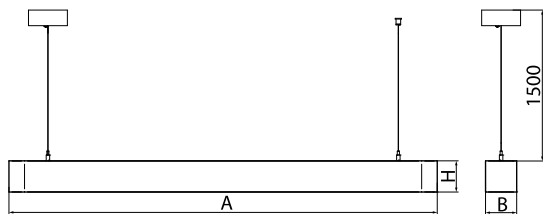

Product information

Category	Architectural luminaires
Family	ARTSHAPE LINE LED
Name	ARTSHAPE LINE LED LARGE SUSPENDED 3000 PLX E 34 840 / S-1,5M
Index	19.4009.3321.34

Light and electrical data

Light source	LED
Luminous flux LED [lm]	2970
LED power [W]	21
Luminaire luminous flux [lm]	1557
Power of luminaire [W]	25
Luminaire's light efficiency [lm/W]	62,3
Color of the light [K]	4000
CRI	>80
SDCM (LED sources)	3
Beam angle [°]	(C0-C180) / (C90-C270) - 113,4° / 111,8°
Photobiological risk class (IEC/EN 62471)	RG0
Protection against electric shock	I
Protection degree	IP40
Voltage	220..240 V, 50..60 Hz
Lifetime of LED sources [h]	60000
Lx/By	L80/B10
Operating temperature range [°C]	0 ÷ 30
Driver	standard on/off (E)
Power factor cos φ	>0,95
Circuit load capacity	22 (B10), 34 (B16), 33 (C10), 54 (C16)

Mechanical data

Assembly	surface mounted on slings
Material	aluminum
Color	RAL 9016 (white)
Diffuser	PLX (PMMA opal)
Impact resistant	IK04
Weight [kg]	3,62
Dimensions [mm]	1640 x 80 x 80

A graph of light

Accessories

Index 6E1-500OKW1P-3

Name SUSPENSION NEW TYPE-J 34
LENGHT 1,5M WIRE 3X 1-POINT

Index 19.3272.1205.00

Name SUSPENSION NEW TYPE-E
LENGHT-1,5 METER WITHOUT
WIRE 1-POINT