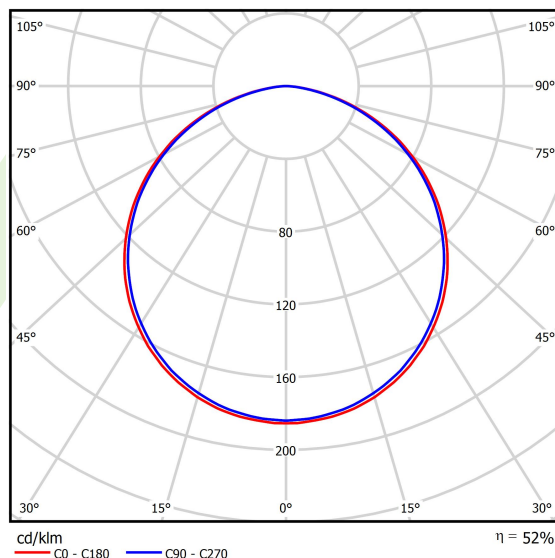

Product information

Category	Architectural luminaires
Family	ARTSHAPE LINE LED
Name	ARTSHAPE LINE LED MEDIUM SUSPENDED 4000 PLX E 34 840 / S-1,5M
Index	19.4009.2421.34

Light and electrical data

Light source	LED
Luminous flux LED [lm]	3960
LED power [W]	28
Luminaire luminous flux [lm]	2077
Power of luminaire [W]	32
Luminaire's light efficiency [lm/W]	64,9
Color of the light [K]	4000
CRI	>80
SDCM (LED sources)	3
Beam angle [°]	(C0-C180) / (C90-C270) - 113,4° / 111,8°
Photobiological risk class (IEC/EN 62471)	RG0
Protection against electric shock	I
Protection degree	IP40
Voltage	220..240 V, 50..60 Hz
Lifetime of LED sources [h]	60000
Lx/By	L80/B10
Operating temperature range [°C]	0 ÷ 30
Driver	standard on/off (E)
Power factor cos φ	>0,95
Circuit load capacity	22 (B10), 34 (B16), 33 (C10), 54 (C16)

Mechanical data

Assembly	surface mounted on slings
Material	aluminum
Color	RAL 9016 (white)
Diffuser	PLX (PMMA opal)
Impact resistant	IK04
Weight [kg]	2,65
Dimensions [mm]	1100 x 80 x 80

A graph of light