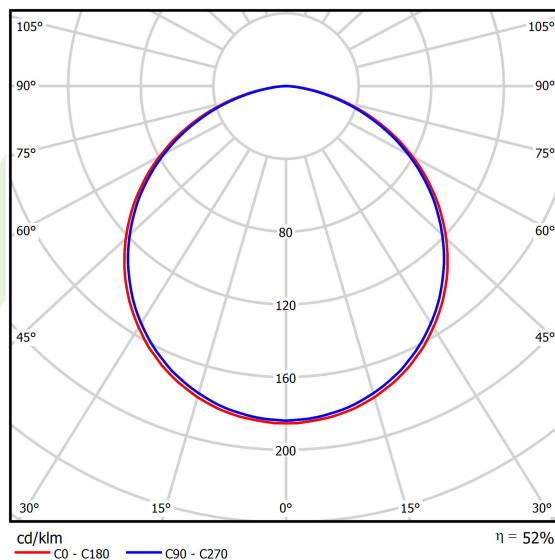

Product information

Category	Architectural luminaires
Family	ARTSHAPE LINE LED
Name	ARTSHAPE LINE LED MEDIUM SUSPENDED 4000 PLX E 34 840 / S-1,5M
Index	19.4009.2421.34

Light and electrical data

Light source	LED
Luminous flux LED [lm]	3960
LED power [W]	28
Luminaire luminous flux [lm]	2077
Power of luminaire [W]	32
Luminaire's light efficiency [lm/W]	64,9
Color of the light [K]	4000
CRI	>80
SDCM (LED sources)	3
Beam angle [°]	(C0-C180) / (C90-C270) - 113,4° / 111,8°
Photobiological risk class (IEC/EN 62471)	RG0
Protection against electric shock	I
Protection degree	IP40
Voltage	220..240 V, 50..60 Hz
Lifetime of LED sources [h]	60000
Lx/By	L80/B10
Operating temperature range [°C]	0 ÷ 30
Driver	standard on/off (E)
Power factor cos φ	>0,95
Circuit load capacity	22 (B10), 34 (B16), 33 (C10), 54 (C16)

Mechanical data

Assembly	surface mounted on slings
Material	aluminum
Color	RAL 9016 (white)
Diffuser	PLX (PMMA opal)
Impact resistant	IK04
Weight [kg]	2,65
Dimensions [mm]	1100 x 80 x 80

A graph of light