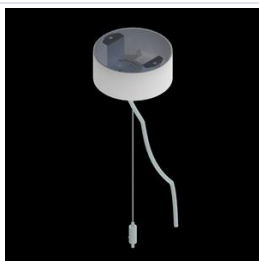

Product: ARTSHAPE LINE LED MEDIUM SUSPENDED 4000 PLX E 34 840 / S-1,5M

Index: 19.4009.2421.34

Description

Modernistic architectural luminaire in shapes of popular geometrical figures and fashionable design of simple form. The luminaire is adjusted to be mounted on slings. It is equipped with highly efficient LED light sources. Various options of luminous flux and colour temperature are available. The sides of the shade are made of thin-walled aluminium profile. In combination with a possibility of painting according to RAL palette, the luminaires allow to achieve a unique arrangement of various premises. Perfectly even surface-emitting is made of material which has very good light transmittance factor and has good diffusion parameters. This luminaire is dedicated to room of high stylistic requirements. It is perfect for hotel atrium, office receptions, architectural studios, conference rooms or halls and corridors in exclusive buildings as well as for theatres or modern shops in shopping centres.

Mechanical data

Assembly	surface mounted on slings
Material	aluminum
Color	RAL 9016 (white)
Diffuser	PLX (PMMA opal)
Impact resistant	IK04
Weight [kg]	2,65
Dimensions [mm]	1100 x 80 x 80

A graph of light

Accessories

Index 6E1-500OKW1P-3

Name SUSPENSION NEW TYPE-J 34
LENGHT 1,5M WIRE 3X 1-POINT

Index 19.3272.1205.00

Name SUSPENSION NEW TYPE-E
LENGHT-1,5 METER WITHOUT
WIRE 1-POINT