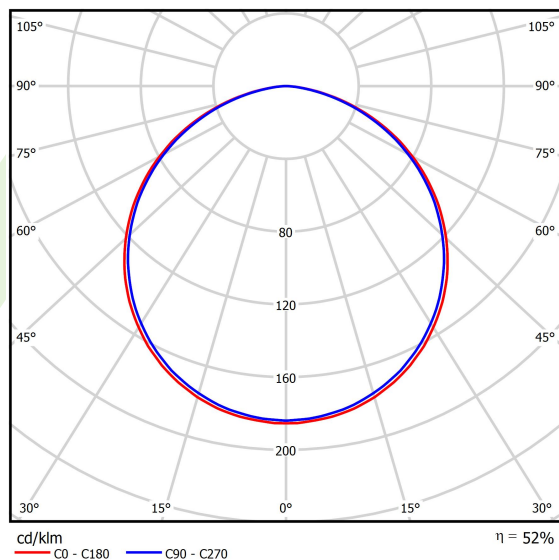

Product information

Category	Architectural luminaires
Family	ARTSHAPE LINE LED
Name	ARTSHAPE LINE LED MEDIUM SUSPENDED 4000 PLX E 34 840 / S-1,5M
Index	19.4009.2421.34
EAN	5902107180447

Light and electrical data

Light source	LED
Luminous flux LED [lm]	3960
LED power [W]	28
Luminaire luminous flux [lm]	2077
Power of luminaire [W]	32
Luminaire's light efficiency [lm/W]	64,9
Color of the light [K]	4000
CRI	>80
SDCM (LED sources)	3
Beam angle [°]	(C0-C180) / (C90-C270) - 113,4° / 111,8°
Photobiological risk class (IEC/EN 62471)	RG0
Protection against electric shock	I
Protection degree	IP40
Voltage	220..240 V, 50..60 Hz
Lifetime of LED sources [h]	100000
Lx/By	L80/B10
Operating temperature range [°C]	0 ÷ 30
Driver	standard on/off (E)
Power factor cos φ	>0,95
Circuit load capacity	22 (B10), 34 (B16), 33 (C10), 54 (C16)

Mechanical data

Assembly	surface mounted on slings
Material	aluminum
Color	RAL 9016 (white)
Diffuser	PLX (PMMA opal)
Impact resistant	IK04
Weight [kg]	2,65
Dimensions [mm]	1100 x 80 x 80

A graph of light