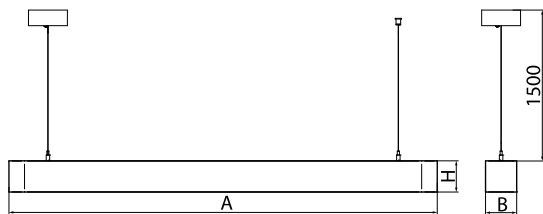

Light source	LED
Luminous flux LED [lm]	3960
LED power [W]	28
Luminaire luminous flux [lm]	2077
Power of luminaire [W]	32
Luminaire's light efficiency [lm/W]	64,9
Color of the light [K]	4000
CRI	>80
SDCM (LED sources)	3
Beam angle [°]	(C0-C180) / (C90-C270) - 113,4° / 111,8°
Photobiological risk class (IEC/EN 62471)	RG0
Protection against electric shock	I
Protection degree	IP40
Voltage	220..240 V, 50..60 Hz
Lifetime of LED sources [h]	100000
Lx/By	L80/B10
Operating temperature range [°C]	0 ÷ 30
Driver	standard on/off (E)
Power factor cos φ	>0,95
Circuit load capacity	22 (B10), 34 (B16), 33 (C10), 54 (C16)

Mechanical data

Assembly	surface mounted on slings
Material	aluminum
Color	RAL 9016 (white)
Diffuser	PLX (PMMA opal)
Impact resistant	IK04
Weight [kg]	2,65
Dimensions [mm]	1100 x 80 x 80

A graph of light