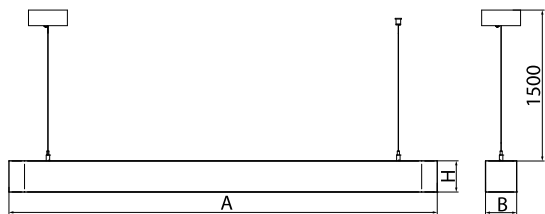

Light source	LED
Luminous flux LED [lm]	3960
LED power [W]	28
Luminaire luminous flux [lm]	2077
Power of luminaire [W]	32
Luminaire's light efficiency [lm/W]	64,9
Color of the light [K]	4000
CRI	>80
SDCM (LED sources)	3
Beam angle [°]	(C0-C180) / (C90-C270) - 113,4° / 111,8°
Photobiological risk class (IEC/EN 62471)	RG0
Protection against electric shock	I
Protection degree	IP40
Voltage	220..240 V, 50..60 Hz
Lifetime of LED sources [h]	100000
Lx/By	L80/B10
Operating temperature range [°C]	0 ÷ 30
Driver	standard on/off (E)
Power factor cos φ	>0,95
Circuit load capacity	22 (B10), 34 (B16), 33 (C10), 54 (C16)

Mechanical data

Assembly	surface mounted on slings
Material	aluminum
Color	RAL 9016 (white)
Diffuser	PLX (PMMA opal)
Impact resistant	IK04
Weight [kg]	2,65
Dimensions [mm]	1100 x 80 x 80

A graph of light