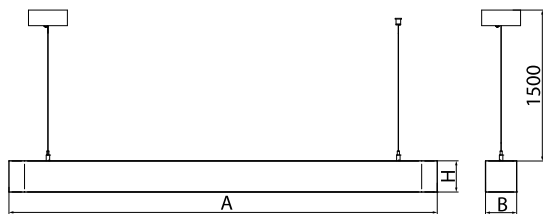

Product information

Category	Architectural luminaires
Family	ARTSHAPE LINE LED
Name	ARTSHAPE LINE LED MEDIUM SUSPENDED 4000 PLX E 34 840 / S-1,5M
Index	19.4009.2421.34

Light and electrical data

Light source	LED
Luminous flux LED [lm]	3960
LED power [W]	28
Luminaire luminous flux [lm]	2077
Power of luminaire [W]	32
Luminaire's light efficiency [lm/W]	64,9
Color of the light [K]	4000
CRI	>80
SDCM (LED sources)	3
Beam angle [°]	(C0-C180) / (C90-C270) - 113,4° / 111,8°
Photobiological risk class (IEC/EN 62471)	RG0
Protection against electric shock	I
Protection degree	IP40
Voltage	220..240 V, 50..60 Hz
Lifetime of LED sources [h]	60000
Lx/By	L80/B10
Operating temperature range [°C]	0 ÷ 30
Driver	standard on/off (E)
Power factor cos φ	>0,95
Circuit load capacity	22 (B10), 34 (B16), 33 (C10), 54 (C16)

Mechanical data

Assembly	surface mounted on slings
Material	aluminum
Color	RAL 9016 (white)
Diffuser	PLX (PMMA opal)
Impact resistant	IK04
Weight [kg]	2,65
Dimensions [mm]	1100 x 80 x 80

A graph of light

Accessories

Index 6E1-500OKW1P-3

Name SUSPENSION NEW TYPE-J 34
LENGHT 1,5M WIRE 3X 1-POINT

Index 19.3272.1205.00

Name SUSPENSION NEW TYPE-E
LENGHT-1,5 METER WITHOUT
WIRE 1-POINT