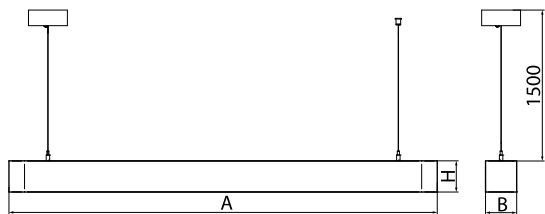

Product information

Category	Architectural luminaires
Family	ARTSHAPE LINE LED
Name	ARTSHAPE LINE LED MEDIUM SUSPENDED 4000 PLX E 34 840 / S-1,5M
Index	19.4009.2421.34

Light and electrical data

Light source	LED
Luminous flux LED [lm]	3960
LED power [W]	28
Luminaire luminous flux [lm]	2077
Power of luminaire [W]	32
Luminaire's light efficiency [lm/W]	64,9
Color of the light [K]	4000
CRI	>80
SDCM (LED sources)	3
Beam angle [°]	(C0-C180) / (C90-C270) - 113,4° / 111,8°
Photobiological risk class (IEC/EN 62471)	RG0
Protection against electric shock	I
Protection degree	IP40
Voltage	220..240 V, 50..60 Hz
Lifetime of LED sources [h]	60000
Lx/By	L80/B10
Operating temperature range [°C]	0 ÷ 30
Driver	standard on/off (E)
Power factor cos φ	>0,95
Circuit load capacity	22 (B10), 34 (B16), 33 (C10), 54 (C16)

Mechanical data

Assembly	surface mounted on slings
Material	aluminum
Color	RAL 9016 (white)
Diffuser	PLX (PMMA opal)
Impact resistant	IK04
Weight [kg]	2,65
Dimensions [mm]	1100 x 80 x 80

A graph of light

Accessories

Index 6E1-500OKW1P-3

Name SUSPENSION NEW TYPE-J 34
LENGHT 1,5M WIRE 3X 1-POINT

Index 19.3272.1205.00

Name SUSPENSION NEW TYPE-E
LENGHT-1,5 METER WITHOUT
WIRE 1-POINT