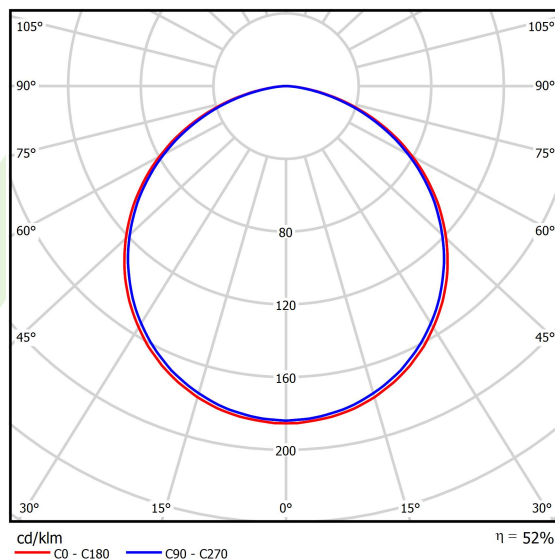

Product information

Category	Architectural luminaires
Family	ARTSHAPE LINE LED
Name	ARTSHAPE LINE LED MEDIUM SUSPENDED 4000 PLX E 34 840 / S-1,5M
Index	19.4009.2421.34
EAN	5902107180447

Light and electrical data

Light source	LED
Luminous flux LED [lm]	3960
LED power [W]	28
Luminaire luminous flux [lm]	2077
Power of luminaire [W]	32
Luminaire's light efficiency [lm/W]	64,9
Color of the light [K]	4000
CRI	>80
SDCM (LED sources)	3
Beam angle [°]	(C0-C180) / (C90-C270) - 113,4° / 111,8°
Photobiological risk class (IEC/EN 62471)	RG0
Protection against electric shock	I
Protection degree	IP40
Voltage	220..240 V, 50..60 Hz
Lifetime of LED sources [h]	100000
Lx/By	L80/B10
Operating temperature range [°C]	0 ÷ 30
Driver	standard on/off (E)
Power factor cos φ	>0,95
Circuit load capacity	22 (B10), 34 (B16), 33 (C10), 54 (C16)

Mechanical data

Assembly	surface mounted on slings
Material	aluminum
Color	RAL 9016 (white)
Diffuser	PLX (PMMA opal)
Impact resistant	IK04
Weight [kg]	2,65
Dimensions [mm]	1100 x 80 x 80

A graph of light