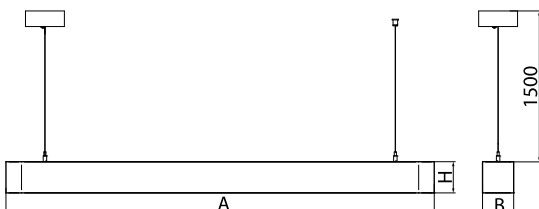

Light source	LED
Luminous flux LED [lm]	2760
LED power [W]	24
Luminaire luminous flux [lm]	1447
Power of luminaire [W]	27
Luminaire's light efficiency [lm/W]	53,6
Color of the light [K]	2700 ÷ 6500
CRI	>80
SDCM (LED sources)	4
Beam angle [°]	(C0-C180) / (C90-C270) - 113,4° / 111,8°
Protection against electric shock	I
Protection degree	IP40
Voltage	220..240 V, 50..60 Hz
Lifetime of LED sources [h]	60000
Lx/By	L80/B10
Operating temperature range [°C]	0 ÷ 30
Driver	DIM DALI (EDD)
Power factor cos φ	>0,95
Circuit load capacity	13 (B10), 21 (B16), 22 (C10), 36 (C16)

Mechanical data

Assembly	surface mounted on slings
Material	aluminum
Color	RAL 9016 (white)
Diffuser	PLX (PMMA opal)
Impact resistant	IK04
Dimensions [mm]	1100 x 80 x 80

A graph of light

Accessories

Index 6E1-500OKW1P-5

Name SUSPENSION NEW TYPE-J 34
LENGHT 1,5M WIRE 5X 1-POINT

Index 19.3272.1205.00

Name SUSPENSION NEW TYPE-E
LENGHT-1,5 METER WITHOUT
WIRE 1-POINT