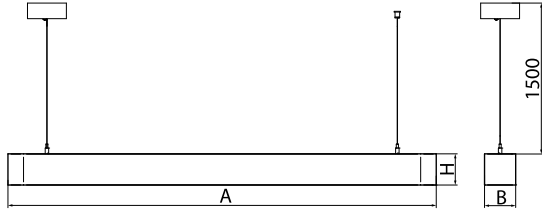

Light source	LED
Luminous flux LED [lm]	2760
LED power [W]	24
Luminaire luminous flux [lm]	1447
Power of luminaire [W]	27
Luminaire's light efficiency [lm/W]	53,6
Color of the light [K]	2700 ÷ 6500
CRI	>80
Beam angle [°]	(C0-C180) / (C90-C270) - 113,4° / 111,8°
Protection against electric shock	I
Protection degree	IP40
Voltage	220..240 V, 50..60 Hz
Lifetime of LED sources [h]	100000
Lx/By	L80/B10
Operating temperature range [°C]	0 ÷ 30
Driver	DIM DALI (EDD)
Power factor cos φ	>0,95
Circuit load capacity	13 (B10), 21 (B16), 22 (C10), 36 (C16)

Mechanical data

Assembly	surface mounted on slings
Material	aluminum
Color	RAL 9016 (white)
Diffuser	PLX (PMMA opal)
Impact resistant	IK04
Dimensions [mm]	1100 x 80 x 80

A graph of light

Accessories

Index 6E1-500OKW1P-5
Name SUSPENSION NEW TYPE-J 34
LENGHT 1,5M WIRE 5X 1-POINT