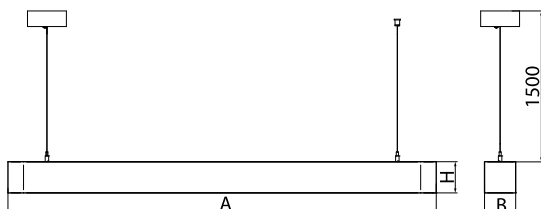

Light source	LED
Luminous flux LED [lm]	2760
LED power [W]	24
Luminaire luminous flux [lm]	1447
Power of luminaire [W]	27
Luminaire's light efficiency [lm/W]	53,6
Color of the light [K]	2700 ÷ 6500
CRI	>80
SDCM (LED sources)	4
Beam angle [°]	(C0-C180) / (C90-C270) - 113,4° / 111,8°
Protection against electric shock	I
Protection degree	IP40
Voltage	220..240 V, 50..60 Hz
Lifetime of LED sources [h]	60000
Lx/By	L80/B10
Operating temperature range [°C]	0 ÷ 30
Driver	DIM DALI (EDD)
Power factor cos φ	>0,95
Circuit load capacity	13 (B10), 21 (B16), 22 (C10), 36 (C16)

Mechanical data

Assembly	surface mounted on slings
Material	aluminum
Color	RAL 9016 (white)
Diffuser	PLX (PMMA opal)
Impact resistant	IK04
Dimensions [mm]	1100 x 80 x 80

A graph of light

Accessories

Index 6E1-500OKW1P-5

Name SUSPENSION NEW TYPE-J 34
LENGHT 1,5M WIRE 5X 1-POINT

Index 19.3272.1205.00

Name SUSPENSION NEW TYPE-E
LENGHT-1,5 METER WITHOUT
WIRE 1-POINT