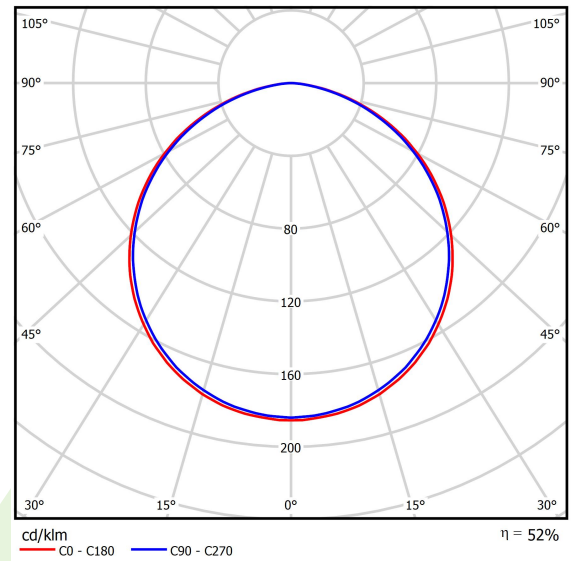

A graph of light