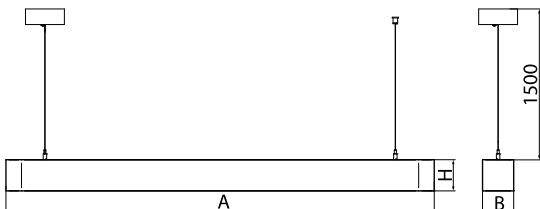

Light source	LED
Luminous flux LED [lm]	2760
LED power [W]	24
Luminaire luminous flux [lm]	1447
Power of luminaire [W]	27
Luminaire's light efficiency [lm/W]	53,6
Color of the light [K]	2700 ÷ 6500
CRI	>80
Beam angle [°]	(C0-C180) / (C90-C270) - 113,4° / 111,8°
Protection against electric shock	I
Protection degree	IP40
Voltage	220..240 V, 50..60 Hz
Lifetime of LED sources [h]	100000
Lx/By	L80/B10
Operating temperature range [°C]	0 ÷ 30
Driver	DIM DALI (EDD)
Power factor cos φ	>0,95
Circuit load capacity	13 (B10), 21 (B16), 22 (C10), 36 (C16)

Mechanical data

Assembly	surface mounted on slings
Material	aluminum
Color	RAL 9016 (white)
Diffuser	PLX (PMMA opal)
Impact resistant	IK04
Dimensions [mm]	1100 x 80 x 80

A graph of light

Accessories

Index 6E1-500OKW1P-5

Name SUSPENSION NEW TYPE-J 34
LENGHT 1,5M WIRE 5X 1-POINT

Index 19.3272.1205.00

Name SUSPENSION NEW TYPE-E
LENGHT-1,5 METER WITHOUT
WIRE 1-POINT