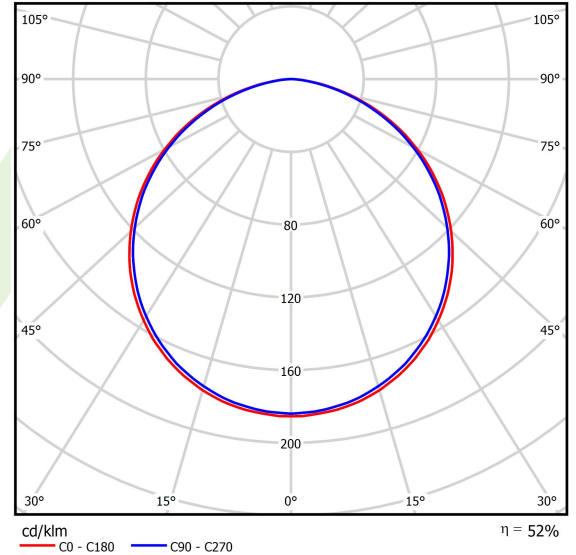

Mechanical data

Assembly	surface mounted on slings
Material	aluminum
Color	RAL 9016 (white)
Diffuser	PLX (PMMA opal)
Impact resistant	IK04
Dimensions [mm]	1100 x 80 x 80

A graph of light

Accessories

Index 6E1-500OKW1P-5
Name SUSPENSION NEW TYPE-J 34
LENGHT 1,5M WIRE 5X 1-POINT

Index 19.3272.1205.00
Name SUSPENSION NEW TYPE-E
LENGHT-1,5 METER WITHOUT
WIRE 1-POINT