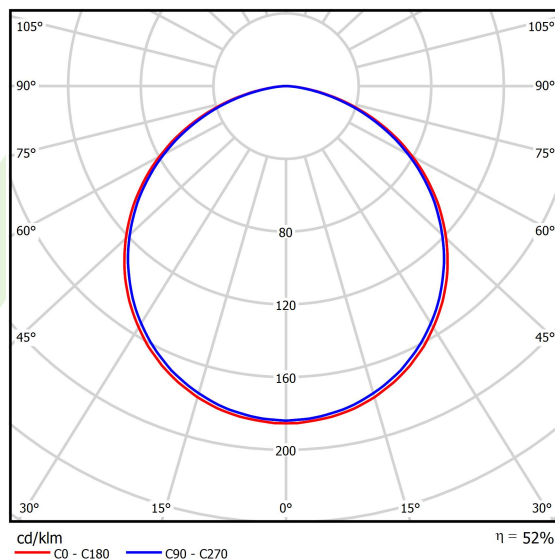

Product information

Category	Architectural luminaires
Family	ARTSHAPE LINE LED
Name	ARTSHAPE LINE LED MEDIUM SUSPENDED 2000 PLX E 34 840 / S-1,5M
Index	19.4009.2221.34
EAN	5902107180430

Light and electrical data

Light source	LED
Luminous flux LED [lm]	1980
LED power [W]	14
Luminaire luminous flux [lm]	1038
Power of luminaire [W]	16
Luminaire's light efficiency [lm/W]	64,9
Color of the light [K]	4000
CRI	>80
SDCM (LED sources)	3
Beam angle [°]	(C0-C180) / (C90-C270) - 113,4° / 111,8°
Photobiological risk class (IEC/EN 62471)	RG0
Protection against electric shock	I
Protection degree	IP40
Voltage	220..240 V, 50..60 Hz
Lifetime of LED sources [h]	100000
Lx/By	L80/B10
Operating temperature range [°C]	0 ÷ 30
Driver	standard on/off (E)
Power factor cos φ	>0,95
Circuit load capacity	80 (B10), 128 (B16), 80 (C10), 128 (C16)

Mechanical data

Assembly	surface mounted on slings
Material	aluminum
Color	RAL 9016 (white)
Diffuser	PLX (PMMA opal)
Impact resistant	IK04
Weight [kg]	2,5
Dimensions [mm]	1100 x 80 x 80

A graph of light