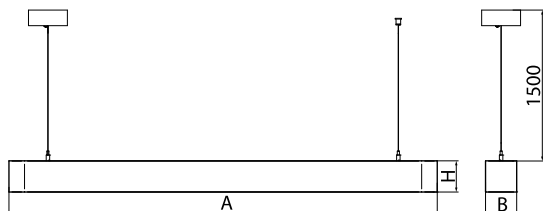

## Light and electrical data

Light source	<b>LED</b>
Luminous flux LED [lm]	<b>1980</b>
LED power [W]	<b>14</b>
Luminaire luminous flux [lm]	<b>1038</b>
Power of luminaire [W]	<b>16</b>
Luminaire's light efficiency [lm/W]	<b>64,9</b>
Color of the light [K]	<b>4000</b>
CRI	<b>&gt;80</b>
SDCM (LED sources)	<b>3</b>
Beam angle [°]	<b>(C0-C180) / (C90-C270) - 113,4° / 111,8°</b>
Photobiological risk class (IEC/EN 62471)	<b>RG0</b>
Protection against electric shock	<b>I</b>
Protection degree	<b>IP40</b>
Voltage	<b>220..240 V, 50..60 Hz</b>
Lifetime of LED sources [h]	<b>60000</b>
Lx/By	<b>L80/B10</b>
Operating temperature range [°C]	<b>0 ÷ 30</b>
Driver	<b>standard on/off (E)</b>
Power factor cos φ	<b>&gt;0,95</b>
Circuit load capacity	<b>80 (B10), 128 (B16), 80 (C10), 128 (C16)</b>

## Mechanical data

Assembly	surface mounted on slings
Material	aluminum
Color	RAL 9016 (white)
Diffuser	PLX (PMMA opal)
Impact resistant	IK04
Weight [kg]	2,5
Dimensions [mm]	1100 x 80 x 80