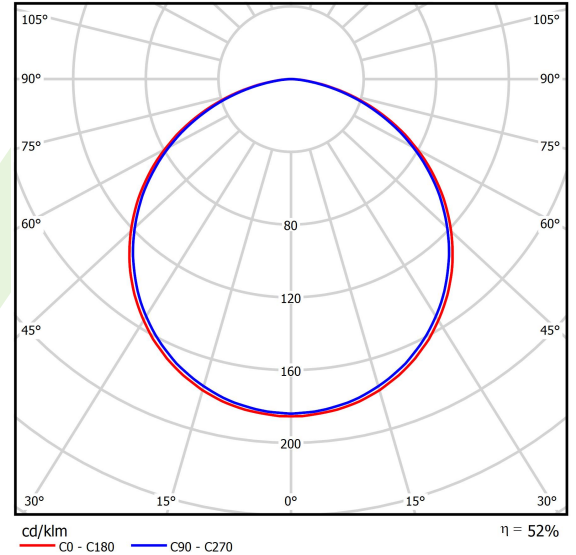

Product information

Category	Architectural luminaires
Family	ARTSHAPE LINE LED
Name	ARTSHAPE LINE LED MEDIUM SUSPENDED 2000 PLX E 34 840 / S-1,5M
Index	19.4009.2221.34
EAN	5902107180430

Light and electrical data

Light source	LED
Luminous flux LED [lm]	1980
LED power [W]	14
Luminaire luminous flux [lm]	1038
Power of luminaire [W]	16
Luminaire's light efficiency [lm/W]	64,9
Color of the light [K]	4000
CRI	>80
SDCM (LED sources)	3
Beam angle [°]	(C0-C180) / (C90-C270) - 113,4° / 111,8°
Photobiological risk class (IEC/EN 62471)	RG0
Protection against electric shock	I
Protection degree	IP40
Voltage	220..240 V, 50..60 Hz
Lifetime of LED sources [h]	100000
Lx/By	L80/B10
Operating temperature range [°C]	0 ÷ 30
Driver	standard on/off (E)
Power factor cos φ	>0,95
Circuit load capacity	80 (B10), 128 (B16), 80 (C10), 128 (C16)

Mechanical data

Assembly	surface mounted on slings
Material	aluminum
Color	RAL 9016 (white)
Diffuser	PLX (PMMA opal)
Impact resistant	IK04
Weight [kg]	2,5
Dimensions [mm]	1100 x 80 x 80

A graph of light