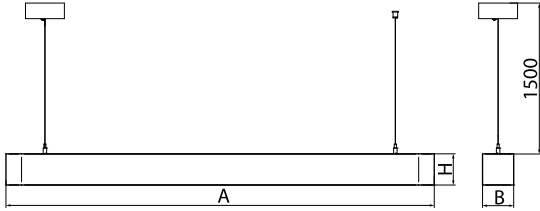

Light source	LED
Luminous flux LED [lm]	1980
LED power [W]	14
Luminaire luminous flux [lm]	1038
Power of luminaire [W]	16
Luminaire's light efficiency [lm/W]	64,9
Color of the light [K]	4000
CRI	>80
SDCM (LED sources)	3
Beam angle [°]	(C0-C180) / (C90-C270) - 113,4° / 111,8°
Photobiological risk class (IEC/EN 62471)	RG0
Protection against electric shock	I
Protection degree	IP40
Voltage	220..240 V, 50..60 Hz
Lifetime of LED sources [h]	100000
Lx/By	L80/B10
Operating temperature range [°C]	0 ÷ 30
Driver	standard on/off (E)
Power factor cos φ	>0,95
Circuit load capacity	80 (B10), 128 (B16), 80 (C10), 128 (C16)

Mechanical data

Assembly	surface mounted on slings
Material	aluminum
Color	RAL 9016 (white)
Diffuser	PLX (PMMA opal)
Impact resistant	IK04
Weight [kg]	2,5
Dimensions [mm]	1100 x 80 x 80

A graph of light