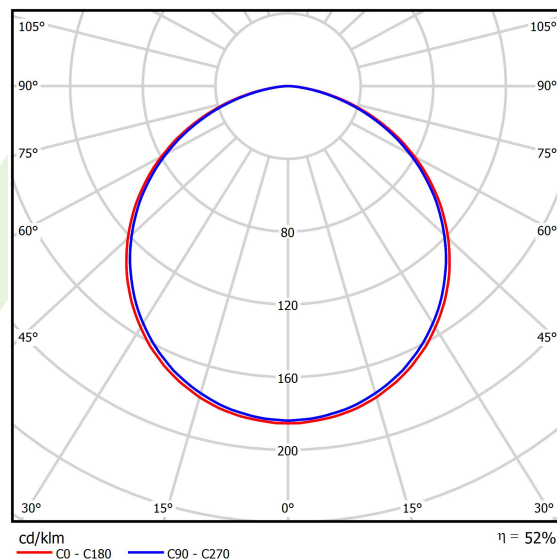

## Light and electrical data

Light source	<b>LED</b>
Luminous flux LED [lm]	<b>1980</b>
LED power [W]	<b>14</b>
Luminaire luminous flux [lm]	<b>1038</b>
Power of luminaire [W]	<b>16</b>
Luminaire's light efficiency [lm/W]	<b>64,9</b>
Color of the light [K]	<b>4000</b>
CRI	<b>&gt;80</b>
SDCM (LED sources)	<b>3</b>
Beam angle [°]	<b>(C0-C180) / (C90-C270) - 113,4° / 111,8°</b>
Photobiological risk class (IEC/EN 62471)	<b>RG0</b>
Protection against electric shock	<b>I</b>
Protection degree	<b>IP40</b>
Voltage	<b>220..240 V, 50..60 Hz</b>
Lifetime of LED sources [h]	<b>60000</b>
Lx/By	<b>L80/B10</b>
Operating temperature range [°C]	<b>0 ÷ 30</b>
Driver	<b>standard on/off (E)</b>
Power factor cos φ	<b>&gt;0,95</b>
Circuit load capacity	<b>80 (B10), 128 (B16), 80 (C10), 128 (C16)</b>

## A graph of light