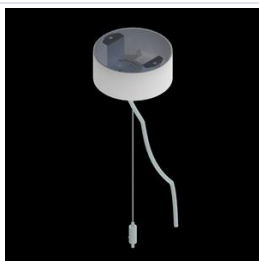

## Description

Modernistic architectural luminaire in shapes of popular geometrical figures and fashionable design of simple form. The luminaire is adjusted to be mounted on slings. It is equipped with highly efficient LED light sources. Various options of luminous flux and colour temperature are available. The sides of the shade are made of thin-walled aluminium profile. In combination with a possibility of painting according to RAL palette, the luminaires allow to achieve a unique arrangement of various premises. Perfectly even surface-emitting is made of material which has very good light transmittance factor and has good diffusion parameters. This luminaire is dedicated to room of high stylistic requirements. It is perfect for hotel atrium, office receptions, architectural studios, conference rooms or halls and corridors in exclusive buildings as well as for theatres or modern shops in shopping centres.

## Mechanical data

Assembly	surface mounted on slings
Material	aluminum
Color	RAL 9016 (white)
Diffuser	PLX (PMMA opal)
Impact resistant	IK04
Weight [kg]	2,5
Dimensions [mm]	1100 x 80 x 80

## Accessories

Index 6E1-500OKW1P-3

Name SUSPENSION NEW TYPE-J 34  
LENGHT 1,5M WIRE 3X 1-POINT

Index 19.3272.1205.00

Name SUSPENSION NEW TYPE-E  
LENGHT-1,5 METER WITHOUT  
WIRE 1-POINT