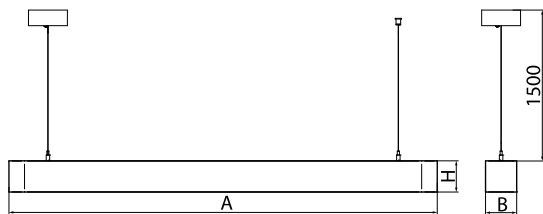

Light source	LED
Luminous flux LED [lm]	1980
LED power [W]	14
Luminaire luminous flux [lm]	1038
Power of luminaire [W]	16
Luminaire's light efficiency [lm/W]	64,9
Color of the light [K]	4000
CRI	>80
SDCM (LED sources)	3
Beam angle [°]	(C0-C180) / (C90-C270) - 113,4° / 111,8°
Photobiological risk class (IEC/EN 62471)	RG0
Protection against electric shock	I
Protection degree	IP40
Voltage	220..240 V, 50..60 Hz
Lifetime of LED sources [h]	100000
Lx/By	L80/B10
Operating temperature range [°C]	0 ÷ 30
Driver	standard on/off (E)
Power factor cos φ	>0,95
Circuit load capacity	80 (B10), 128 (B16), 80 (C10), 128 (C16)

Mechanical data

Assembly	surface mounted on slings
Material	aluminum
Color	RAL 9016 (white)
Diffuser	PLX (PMMA opal)
Impact resistant	IK04
Weight [kg]	2,5
Dimensions [mm]	1100 x 80 x 80

A graph of light