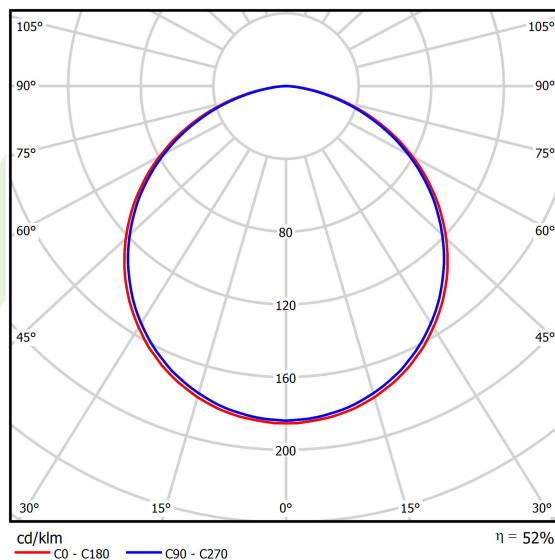

## Light and electrical data

Light source	LED
Luminous flux LED [lm]	1980
LED power [W]	14
Luminaire luminous flux [lm]	1038
Power of luminaire [W]	16
Luminaire's light efficiency [lm/W]	64,9
Color of the light [K]	4000
CRI	>80
SDCM (LED sources)	3
Beam angle [°]	(C0-C180) / (C90-C270) - 113,4° / 111,8°
Photobiological risk class (IEC/EN 62471)	RG0
Protection against electric shock	I
Protection degree	IP40
Voltage	220..240 V, 50..60 Hz
Lifetime of LED sources [h]	60000
Lx/By	L80/B10
Operating temperature range [°C]	0 ÷ 30
Driver	standard on/off (E)
Power factor cos φ	>0,95
Circuit load capacity	80 (B10), 128 (B16), 80 (C10), 128 (C16)

**Mechanical data**

Assembly	surface mounted on slings
Material	aluminum
Color	RAL 9016 (white)
Diffuser	PLX (PMMA opal)
Impact resistant	IK04
Weight [kg]	1,39
Dimensions [mm]	560 x 80 x 80

**A graph of light**