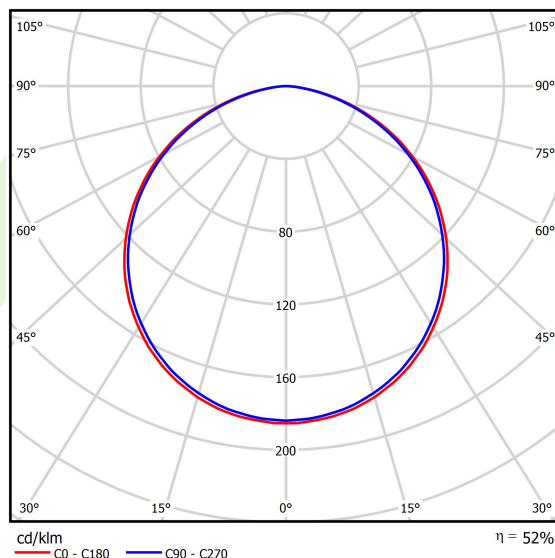

Product information

Category	Architectural luminaires
Family	ARTSHAPE LINE LED
Name	ARTSHAPE LINE LED SMALL SUSPENDED 2000 PLX E 34 840 / S-1,5M
Index	19.4009.1221.34
EAN	5902107180423

Light and electrical data

Light source	LED
Luminous flux LED [lm]	1980
LED power [W]	14
Luminaire luminous flux [lm]	1038
Power of luminaire [W]	16
Luminaire's light efficiency [lm/W]	64,9
Color of the light [K]	4000
CRI	>80
SDCM (LED sources)	3
Beam angle [°]	(C0-C180) / (C90-C270) - 113,4° / 111,8°
Photobiological risk class (IEC/EN 62471)	RG0
Protection against electric shock	I
Protection degree	IP40
Voltage	220..240 V, 50..60 Hz
Lifetime of LED sources [h]	100000
Lx/By	L80/B10
Operating temperature range [°C]	0 ÷ 30
Driver	standard on/off (E)
Power factor cos φ	>0,95
Circuit load capacity	80 (B10), 128 (B16), 80 (C10), 128 (C16)

Mechanical data

Assembly	surface mounted on slings
Material	aluminum
Color	RAL 9016 (white)
Diffuser	PLX (PMMA opal)
Impact resistant	IK04
Weight [kg]	1,39
Dimensions [mm]	560 x 80 x 80

A graph of light