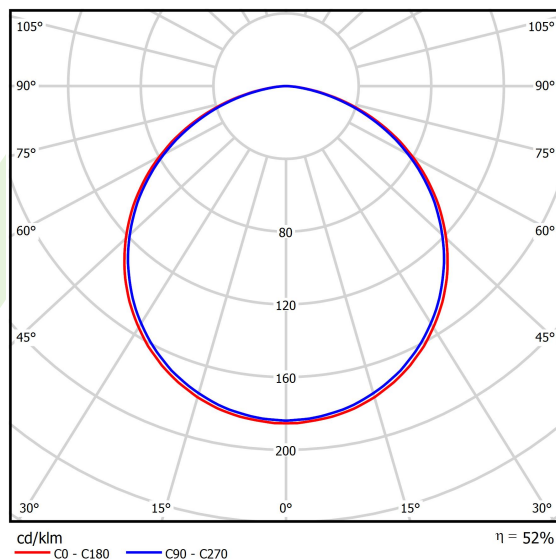

Mechanical data

Assembly	surface mounted on slings
Material	aluminum
Color	RAL 9016 (white)
Diffuser	PLX (PMMA opal)
Impact resistant	IK04
Weight [kg]	1,39
Dimensions [mm]	560 x 80 x 80

A graph of light

Accessories

Index 6E1-500OKW1P-3

Name SUSPENSION NEW TYPE-J 34
LENGHT 1,5M WIRE 3X 1-POINT

Index 19.3272.1205.00

Name SUSPENSION NEW TYPE-E
LENGHT-1,5 METER WITHOUT
WIRE 1-POINT