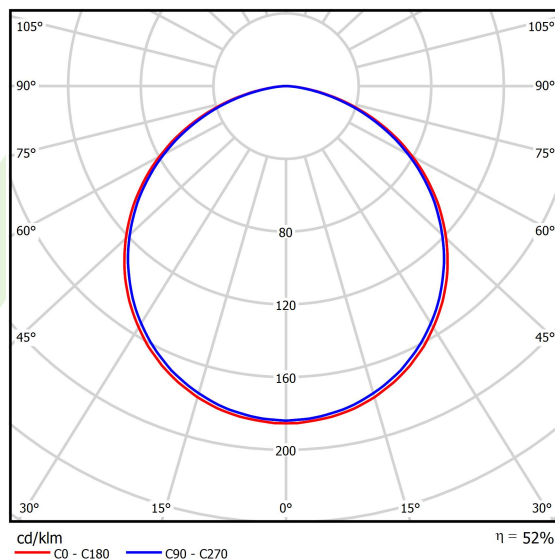

Product information

Category	Architectural luminaires
Family	ARTSHAPE LINE LED
Name	ARTSHAPE LINE LED SMALL SUSPENDED 2000 PLX E 34 840 / S-1,5M
Index	19.4009.1221.34
EAN	5902107180423

Light and electrical data

Light source	LED
Luminous flux LED [lm]	1980
LED power [W]	14
Luminaire luminous flux [lm]	1038
Power of luminaire [W]	16
Luminaire's light efficiency [lm/W]	64,9
Color of the light [K]	4000
CRI	>80
SDCM (LED sources)	3
Beam angle [°]	(C0-C180) / (C90-C270) - 113,4° / 111,8°
Photobiological risk class (IEC/EN 62471)	RG0
Protection against electric shock	I
Protection degree	IP40
Voltage	220..240 V, 50..60 Hz
Lifetime of LED sources [h]	100000
Lx/By	L80/B10
Operating temperature range [°C]	0 ÷ 30
Driver	standard on/off (E)
Power factor cos φ	>0,95
Circuit load capacity	80 (B10), 128 (B16), 80 (C10), 128 (C16)

Mechanical data

Assembly	surface mounted on slings
Material	aluminum
Color	RAL 9016 (white)
Diffuser	PLX (PMMA opal)
Impact resistant	IK04
Weight [kg]	1,39
Dimensions [mm]	560 x 80 x 80

A graph of light