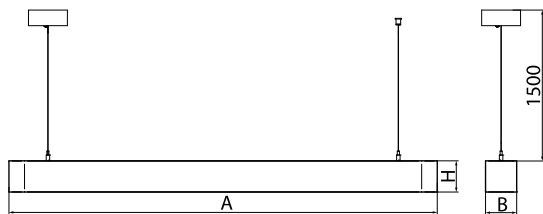

Product information

Category	Architectural luminaires
Family	ARTSHAPE LINE LED
Name	ARTSHAPE LINE LED SMALL SUSPENDED 2000 PLX E 34 840 / S-1,5M
Index	19.4009.1221.34
EAN	5902107180423

Light and electrical data

Light source	LED
Luminous flux LED [lm]	1980
LED power [W]	14
Luminaire luminous flux [lm]	1038
Power of luminaire [W]	16
Luminaire's light efficiency [lm/W]	64,9
Color of the light [K]	4000
CRI	>80
SDCM (LED sources)	3
Beam angle [°]	(C0-C180) / (C90-C270) - 113,4° / 111,8°
Photobiological risk class (IEC/EN 62471)	RG0
Protection against electric shock	I
Protection degree	IP40
Voltage	220..240 V, 50..60 Hz
Lifetime of LED sources [h]	100000
Lx/By	L80/B10
Operating temperature range [°C]	0 ÷ 30
Driver	standard on/off (E)
Power factor cos φ	>0,95
Circuit load capacity	80 (B10), 128 (B16), 80 (C10), 128 (C16)

Mechanical data

Assembly	surface mounted on slings
Material	aluminum
Color	RAL 9016 (white)
Diffuser	PLX (PMMA opal)
Impact resistant	IK04
Weight [kg]	1,39
Dimensions [mm]	560 x 80 x 80

A graph of light