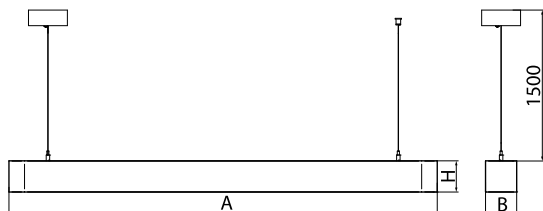

Product information

| | |
|----------|---|
| Category | Architectural luminaires |
| Family | ARTSHAPE LINE LED |
| Name | ARTSHAPE LINE LED SMALL SUSPENDED 2000 PLX E 34 840 / S-1,5M |
| Index | 19.4009.1221.34 |

Light and electrical data

| | |
|---|---|
| Light source | LED |
| Luminous flux LED [lm] | 1980 |
| LED power [W] | 14 |
| Luminaire luminous flux [lm] | 1038 |
| Power of luminaire [W] | 16 |
| Luminaire's light efficiency [lm/W] | 64,9 |
| Color of the light [K] | 4000 |
| CRI | >80 |
| SDCM (LED sources) | 3 |
| Beam angle [°] | (C0-C180) / (C90-C270) - 113,4° / 111,8° |
| Photobiological risk class (IEC/EN 62471) | RG0 |
| Protection against electric shock | I |
| Protection degree | IP40 |
| Voltage | 220..240 V, 50..60 Hz |
| Lifetime of LED sources [h] | 60000 |
| Lx/By | L80/B10 |
| Operating temperature range [°C] | 0 ÷ 30 |
| Driver | standard on/off (E) |
| Power factor cos φ | >0,95 |
| Circuit load capacity | 80 (B10), 128 (B16), 80 (C10), 128 (C16) |

Mechanical data

| | |
|------------------|---------------------------|
| Assembly | surface mounted on slings |
| Material | aluminum |
| Color | RAL 9016 (white) |
| Diffuser | PLX (PMMA opal) |
| Impact resistant | IK04 |
| Weight [kg] | 1,39 |
| Dimensions [mm] | 560 x 80 x 80 |