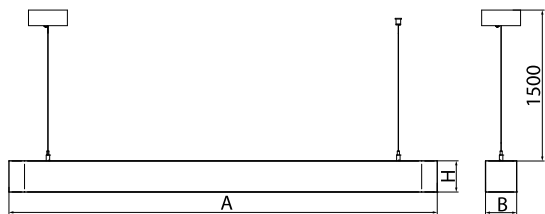

Product information

Category	Architectural luminaires
Family	ARTSHAPE LINE LED
Name	ARTSHAPE LINE LED SMALL SUSPENDED 2000 PLX E 34 840 / S-1,5M
Index	19.4009.1221.34
EAN	5902107180423

Light and electrical data

Light source	LED
Luminous flux LED [lm]	1980
LED power [W]	14
Luminaire luminous flux [lm]	1038
Power of luminaire [W]	16
Luminaire's light efficiency [lm/W]	64,9
Color of the light [K]	4000
CRI	>80
SDCM (LED sources)	3
Beam angle [°]	(C0-C180) / (C90-C270) - 113,4° / 111,8°
Photobiological risk class (IEC/EN 62471)	RG0
Protection against electric shock	I
Protection degree	IP40
Voltage	220..240 V, 50..60 Hz
Lifetime of LED sources [h]	100000
Lx/By	L80/B10
Operating temperature range [°C]	0 ÷ 30
Driver	standard on/off (E)
Power factor cos φ	>0,95
Circuit load capacity	80 (B10), 128 (B16), 80 (C10), 128 (C16)

Mechanical data

Assembly	surface mounted on slings
Material	aluminum
Color	RAL 9016 (white)
Diffuser	PLX (PMMA opal)
Impact resistant	IK04
Weight [kg]	1,39
Dimensions [mm]	560 x 80 x 80

A graph of light