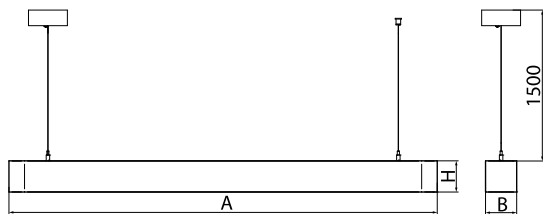

## Product information

Category	Architectural luminaires
Family	ARTSHAPE LINE LED
Name	ARTSHAPE LINE LED SMALL SUSPENDED 2000 PLX E 34 840 / S-1,5M
Index	19.4009.1221.34

## Light and electrical data

Light source	LED
Luminous flux LED [lm]	1980
LED power [W]	14
Luminaire luminous flux [lm]	1038
Power of luminaire [W]	16
Luminaire's light efficiency [lm/W]	64,9
Color of the light [K]	4000
CRI	>80
SDCM (LED sources)	3
Beam angle [°]	(C0-C180) / (C90-C270) - 113,4° / 111,8°
Photobiological risk class (IEC/EN 62471)	RG0
Protection against electric shock	I
Protection degree	IP40
Voltage	220..240 V, 50..60 Hz
Lifetime of LED sources [h]	60000
Lx/By	L80/B10
Operating temperature range [°C]	0 ÷ 30
Driver	standard on/off (E)
Power factor cos φ	>0,95
Circuit load capacity	80 (B10), 128 (B16), 80 (C10), 128 (C16)

**Mechanical data**

Assembly	surface mounted on slings
Material	aluminum
Color	RAL 9016 (white)
Diffuser	PLX (PMMA opal)
Impact resistant	IK04
Weight [kg]	1,39
Dimensions [mm]	560 x 80 x 80

**A graph of light**