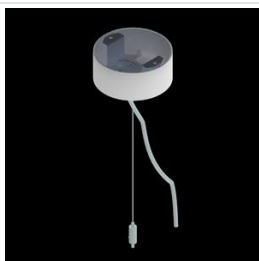

Product: ARTSHAPE LINE LED SMALL SUSPENDED 2000 PLX E 34 840 / S-1,5M

Index: 19.4009.1221.34

Description

Modernistic architectural luminaire in shapes of popular geometrical figures and fashionable design of simple form. The luminaire is adjusted to be mounted on slings. It is equipped with highly efficient LED light sources. Various options of luminous flux and colour temperature are available. The sides of the shade are made of thin-walled aluminium profile. In combination with a possibility of painting according to RAL palette, the luminaires allow to achieve a unique arrangement of various premises. Perfectly even surface-emitting is made of material which has very good light transmittance factor and has good diffusion parameters. This luminaire is dedicated to room of high stylistic requirements. It is perfect for hotel atrium, office receptions, architectural studios, conference rooms or halls and corridors in exclusive buildings as well as for theatres or modern shops in shopping centres.

Mechanical data

| | |
|------------------|---------------------------|
| Assembly | surface mounted on slings |
| Material | aluminum |
| Color | RAL 9016 (white) |
| Diffuser | PLX (PMMA opal) |
| Impact resistant | IK04 |
| Weight [kg] | 1,39 |
| Dimensions [mm] | 560 x 80 x 80 |

A graph of light

Accessories

Index 6E1-500OKW1P-3

Name SUSPENSION NEW TYPE-J 34
LENGHT 1,5M WIRE 3X 1-POINT

Index 19.3272.1205.00

Name SUSPENSION NEW TYPE-E
LENGHT-1,5 METER WITHOUT
WIRE 1-POINT