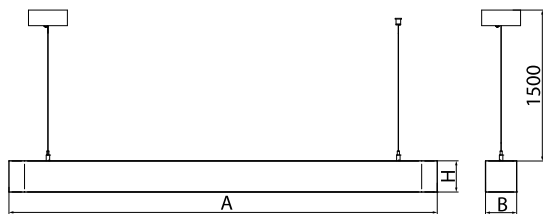

Product information

Category	Architectural luminaires
Family	ARTSHAPE LINE LED
Name	ARTSHAPE LINE LED SMALL SUSPENDED 1000 PLX E 34 840 / S-1,5M
Index	19.4009.1121.34

Light and electrical data

Light source	LED
Luminous flux LED [lm]	990
LED power [W]	7
Luminaire luminous flux [lm]	519
Power of luminaire [W]	8
Luminaire's light efficiency [lm/W]	64,9
Color of the light [K]	4000
CRI	>80
SDCM (LED sources)	3
Beam angle [°]	(C0-C180) / (C90-C270) - 113,4° / 111,8°
Photobiological risk class (IEC/EN 62471)	RG0
Protection against electric shock	I
Protection degree	IP40
Voltage	220..240 V, 50..60 Hz
Lifetime of LED sources [h]	60000
Lx/By	L80/B10
Operating temperature range [°C]	0 ÷ 30
Driver	standard on/off (E)
Power factor cos φ	>0,95
Circuit load capacity	65 (B10), 100 (B16), 166 (C10), 266 (C16)

Mechanical data

Assembly	surface mounted on slings
Material	aluminum
Color	RAL 9016 (white)
Diffuser	PLX (PMMA opal)
Impact resistant	IK04
Weight [kg]	1,7
Dimensions [mm]	560 x 80 x 80

A graph of light

Accessories

Index 6E1-500OKW1P-3

Name SUSPENSION NEW TYPE-J 34
LENGHT 1,5M WIRE 3X 1-POINT

Index 19.3272.1205.00

Name SUSPENSION NEW TYPE-E
LENGHT-1,5 METER WITHOUT
WIRE 1-POINT