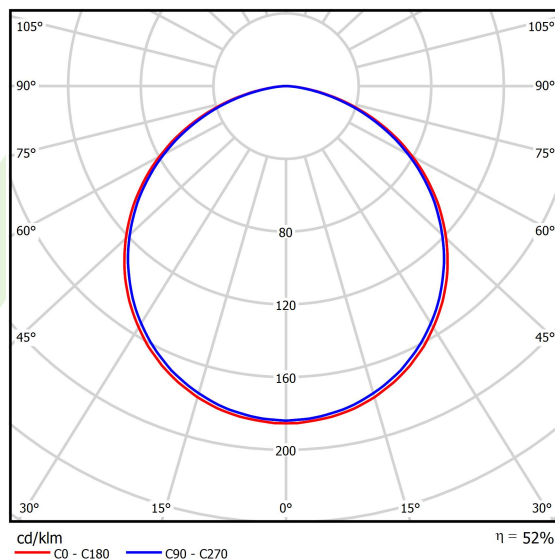

Mechanical data

Assembly	surface mounted on slings
Material	aluminum
Color	RAL 9016 (white)
Diffuser	PLX (PMMA opal)
Impact resistant	IK04
Weight [kg]	1,7
Dimensions [mm]	560 x 80 x 80

A graph of light

Accessories

Index 19.3272.0429.34
Name SUSPENSION NEW TYPE-J 34
LENGHT 1,5M WIRE 3X 1-POINT

Index 19.3272.1205.00
Name SUSPENSION NEW TYPE-E
LENGHT-1,5 METER WITHOUT
WIRE 1-POINT