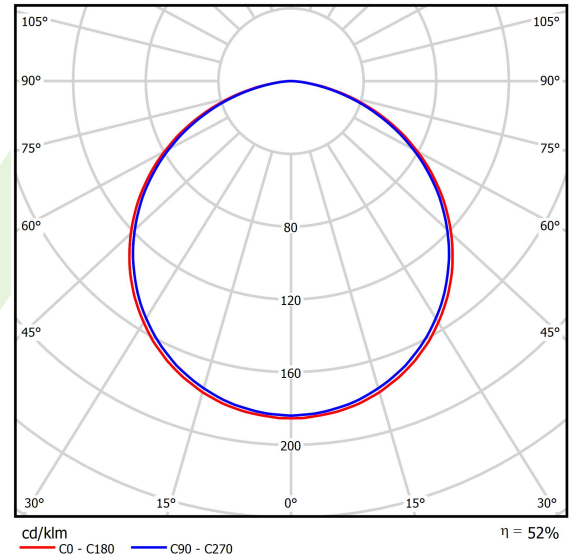

Product information

Category	Architectural luminaires
Family	ARTSHAPE LINE LED
Name	ARTSHAPE LINE LED SMALL SUSPENDED 1000 PLX E 34 840 / S-1,5M
Index	19.4009.1121.34

Light and electrical data

Light source	LED
Luminous flux LED [lm]	990
LED power [W]	7
Luminaire luminous flux [lm]	519
Power of luminaire [W]	8
Luminaire's light efficiency [lm/W]	64,9
Color of the light [K]	4000
CRI	>80
SDCM (LED sources)	3
Beam angle [°]	(C0-C180) / (C90-C270) - 113,4° / 111,8°
Photobiological risk class (IEC/EN 62471)	RG0
Protection against electric shock	I
Protection degree	IP40
Voltage	220..240 V, 50..60 Hz
Lifetime of LED sources [h]	60000
Lx/By	L80/B10
Operating temperature range [°C]	0 ÷ 30
Driver	standard on/off (E)
Power factor cos φ	>0,95
Circuit load capacity	65 (B10), 100 (B16), 166 (C10), 266 (C16)

Mechanical data

Assembly	surface mounted on slings
Material	aluminum
Color	RAL 9016 (white)
Diffuser	PLX (PMMA opal)
Impact resistant	IK04
Weight [kg]	1,7
Dimensions [mm]	560 x 80 x 80

A graph of light

Accessories