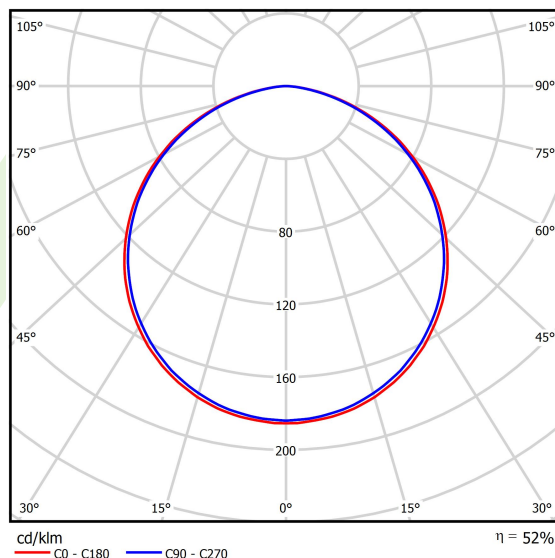

Product information

Category	Architectural luminaires
Family	ARTSHAPE LINE LED
Name	ARTSHAPE LINE LED SMALL SUSPENDED 1000 PLX E 34 840 / S-1,5M
Index	19.4009.1121.34

Light and electrical data

Light source	LED
Luminous flux LED [lm]	990
LED power [W]	7
Luminaire luminous flux [lm]	519
Power of luminaire [W]	8
Luminaire's light efficiency [lm/W]	64,9
Color of the light [K]	4000
CRI	>80
SDCM (LED sources)	3
Beam angle [°]	(C0-C180) / (C90-C270) - 113,4° / 111,8°
Photobiological risk class (IEC/EN 62471)	RG0
Protection against electric shock	I
Protection degree	IP40
Voltage	220..240 V, 50..60 Hz
Lifetime of LED sources [h]	60000
Lx/By	L80/B10
Operating temperature range [°C]	0 ÷ 30
Driver	standard on/off (E)
Power factor cos φ	>0,95
Circuit load capacity	65 (B10), 100 (B16), 166 (C10), 266 (C16)

Mechanical data

Assembly	surface mounted on slings
Material	aluminum
Color	RAL 9016 (white)
Diffuser	PLX (PMMA opal)
Impact resistant	IK04
Weight [kg]	1,7
Dimensions [mm]	560 x 80 x 80

A graph of light

Accessories