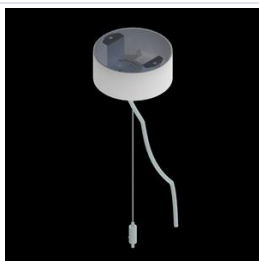

Product information

Category	Architectural luminaires
Family	ARTSHAPE LINE LED
Name	ARTSHAPE LINE LED SMALL SUSPENDED 1000 PLX E 34 840 / S-1,5M
Index	19.4009.1121.34

Light and electrical data

Light source	LED
Luminous flux LED [lm]	990
LED power [W]	7
Luminaire luminous flux [lm]	519
Power of luminaire [W]	8
Luminaire's light efficiency [lm/W]	64,9
Color of the light [K]	4000
CRI	>80
SDCM (LED sources)	3
Beam angle [°]	(C0-C180) / (C90-C270) - 113,4° / 111,8°
Photobiological risk class (IEC/EN 62471)	RG0
Protection against electric shock	I
Protection degree	IP40
Voltage	220..240 V, 50..60 Hz
Lifetime of LED sources [h]	60000
Lx/By	L80/B10
Operating temperature range [°C]	0 ÷ 30
Driver	standard on/off (E)
Power factor cos φ	>0,95
Circuit load capacity	65 (B10), 100 (B16), 166 (C10), 266 (C16)

Mechanical data

Assembly	surface mounted on slings
Material	aluminum
Color	RAL 9016 (white)
Diffuser	PLX (PMMA opal)
Impact resistant	IK04
Weight [kg]	1,7
Dimensions [mm]	560 x 80 x 80

A graph of light

Accessories

Index 6E1-500OKW1P-3

Name SUSPENSION NEW TYPE-J 34
LENGHT 1,5M WIRE 3X 1-POINT

Index 19.3272.1205.00

Name SUSPENSION NEW TYPE-E
LENGHT-1,5 METER WITHOUT
WIRE 1-POINT