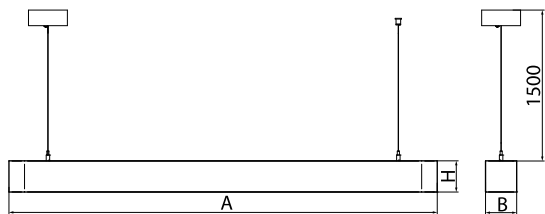

Product information

Category	Architectural luminaires
Family	ARTSHAPE LINE LED
Name	ARTSHAPE LINE LED SMALL SUSPENDED 1000 PLX E 34 840 / S-1,5M
Index	19.4009.1121.34

Light and electrical data

Light source	LED
Luminous flux LED [lm]	990
LED power [W]	7
Luminaire luminous flux [lm]	519
Power of luminaire [W]	8
Luminaire's light efficiency [lm/W]	64,9
Color of the light [K]	4000
CRI	>80
SDCM (LED sources)	3
Beam angle [°]	(C0-C180) / (C90-C270) - 113,4° / 111,8°
Photobiological risk class (IEC/EN 62471)	RG0
Protection against electric shock	I
Protection degree	IP40
Voltage	220..240 V, 50..60 Hz
Lifetime of LED sources [h]	60000
Lx/By	L80/B10
Operating temperature range [°C]	0 ÷ 30
Driver	standard on/off (E)
Power factor cos φ	>0,95
Circuit load capacity	65 (B10), 100 (B16), 166 (C10), 266 (C16)

Mechanical data

Assembly	surface mounted on slings
Material	aluminum
Color	RAL 9016 (white)
Diffuser	PLX (PMMA opal)
Impact resistant	IK04
Weight [kg]	1,7
Dimensions [mm]	560 x 80 x 80

A graph of light

Accessories

Index 6E1-500OKW1P-3

Name SUSPENSION NEW TYPE-J 34
LENGHT 1,5M WIRE 3X 1-POINT

Index 19.3272.1205.00

Name SUSPENSION NEW TYPE-E
LENGHT-1,5 METER WITHOUT
WIRE 1-POINT