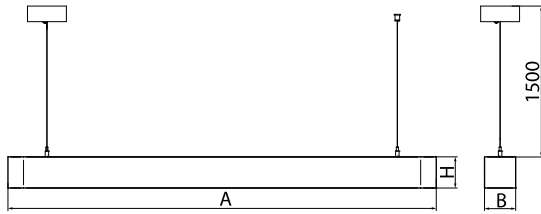

Product information

Category	Architectural luminaires
Family	ARTSHAPE LINE LED
Name	ARTSHAPE LINE LED SMALL SUSPENDED 1000 PLX E 34 840 / S-1,5M
Index	19.4009.1121.34

Light and electrical data

Light source	LED
Luminous flux LED [lm]	990
LED power [W]	7
Luminaire luminous flux [lm]	519
Power of luminaire [W]	8
Luminaire's light efficiency [lm/W]	64,9
Color of the light [K]	4000
CRI	>80
SDCM (LED sources)	3
Beam angle [°]	(C0-C180) / (C90-C270) - 113,4° / 111,8°
Photobiological risk class (IEC/EN 62471)	RG0
Protection against electric shock	I
Protection degree	IP40
Voltage	220..240 V, 50..60 Hz
Lifetime of LED sources [h]	60000
Lx/By	L80/B10
Operating temperature range [°C]	0 ÷ 30
Driver	standard on/off (E)
Power factor cos φ	>0,95
Circuit load capacity	65 (B10), 100 (B16), 166 (C10), 266 (C16)

Mechanical data

Assembly	surface mounted on slings
Material	aluminum
Color	RAL 9016 (white)
Diffuser	PLX (PMMA opal)
Impact resistant	IK04
Weight [kg]	1,7
Dimensions [mm]	560 x 80 x 80

A graph of light

Accessories

Index 6E1-500OKW1P-3
Name SUSPENSION NEW TYPE-J 34
LENGHT 1,5M WIRE 3X 1-POINT

Index 19.3272.1205.00
Name SUSPENSION NEW TYPE-E
LENGHT-1,5 METER WITHOUT
WIRE 1-POINT