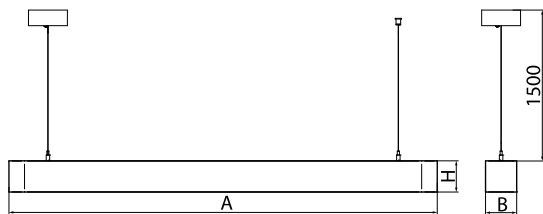

Product information

Category	Architectural luminaires
Family	ARTSHAPE LINE LED
Name	ARTSHAPE LINE LED SMALL SUSPENDED 1000 PLX E 34 840 / S-1,5M
Index	19.4009.1121.34
EAN	5902107180416

Light and electrical data

Light source	LED
Luminous flux LED [lm]	990
LED power [W]	7
Luminaire luminous flux [lm]	519
Power of luminaire [W]	8
Luminaire's light efficiency [lm/W]	64,9
Color of the light [K]	4000
CRI	>80
SDCM (LED sources)	3
Beam angle [°]	(C0-C180) / (C90-C270) - 113,4° / 111,8°
Photobiological risk class (IEC/EN 62471)	RG0
Protection against electric shock	I
Protection degree	IP40
Voltage	220..240 V, 50..60 Hz
Lifetime of LED sources [h]	100000
Lx/By	L80/B10
Operating temperature range [°C]	0 ÷ 30
Driver	standard on/off (E)
Power factor cos φ	>0,95
Circuit load capacity	65 (B10), 100 (B16), 166 (C10), 266 (C16)

Mechanical data

Assembly	surface mounted on slings
Material	aluminum
Color	RAL 9016 (white)
Diffuser	PLX (PMMA opal)
Impact resistant	IK04
Weight [kg]	1,7
Dimensions [mm]	560 x 80 x 80

A graph of light

Accessories