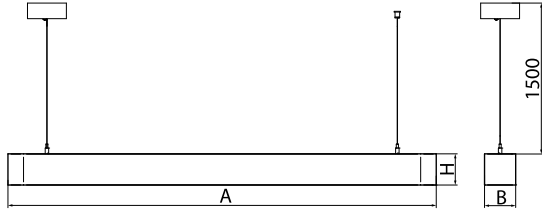

## Product information

Category	Architectural luminaires
Family	ARTSHAPE LINE LED
Name	ARTSHAPE LINE LED LARGE UP&DOWN 4800/6000 PLX E 34 840 / S-1,5M
Index	19.4009.6721.34
EAN	5902107224806

## Light and electrical data

Light source	LED
Luminous flux LED [lm]	5016/5940
LED power [W]	38/46
Luminaire luminous flux [lm]	7565
Power of luminaire [W]	95
Luminaire's light efficiency [lm/W]	79,6
Color of the light [K]	4000
CRI	>80
Beam angle [°]	(C0-C180) / (C90-C270) - 113,4° / 111,8°
Protection against electric shock	I
Protection degree	IP40
Voltage	220..240 V, 50..60 Hz
Lifetime of LED sources [h]	100000
Lx/By	L80/B10
Operating temperature range [°C]	0 ÷ 30
Driver	standard on/off (E)
Power factor cos φ	>0,95
Circuit load capacity	5 (B10), 7 (B16), 8 (C10), 12 (C16)

**Mechanical data**

Assembly	surface mounted on slings
Material	aluminum
Color	RAL 9016 (white)
Diffuser	PLX (PMMA opal)
Impact resistant	IK04
Dimensions [mm]	1640 x 80 x 80

**A graph of light**

**Accessories**