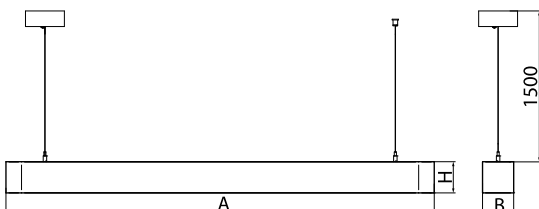

## Product information

Category	<b>Architectural luminaires</b>
Family	<b>ARTSHAPE LINE LED</b>
Name	<b>ARTSHAPE LINE LED LARGE UP&amp;DOWN 4800/6000 PLX E 34 840 / S-1,5M</b>
Index	<b>19.4009.6721.34</b>

## Light and electrical data

Light source	<b>LED</b>
Luminous flux LED [lm]	<b>5016/5940</b>
LED power [W]	<b>38/46</b>
Luminaire luminous flux [lm]	<b>7565</b>
Power of luminaire [W]	<b>95</b>
Luminaire's light efficiency [lm/W]	<b>79,6</b>
Color of the light [K]	<b>4000</b>
CRI	<b>&gt;80</b>
SDCM (LED sources)	<b>4</b>
Beam angle [°]	<b>(C0-C180) / (C90-C270) - 113,4° / 111,8°</b>
Protection against electric shock	<b>I</b>
Protection degree	<b>IP40</b>
Voltage	<b>220..240 V, 50..60 Hz</b>
Lifetime of LED sources [h]	<b>35000</b>
Lx/By	<b>L80/B10</b>
Operating temperature range [°C]	<b>0 ÷ 30</b>
Driver	<b>standard on/off (E)</b>
Power factor cos φ	<b>&gt;0,95</b>
Circuit load capacity	<b>5 (B10), 7 (B16), 8 (C10), 12 (C16)</b>

## Mechanical data

Assembly	<b>surface mounted on slings</b>
Material	<b>aluminum</b>
Color	<b>RAL 9016 (white)</b>
Diffuser	<b>PLX (PMMA opal)</b>
Impact resistant	<b>IK04</b>
Dimensions [mm]	<b>1640 x 80 x 80</b>