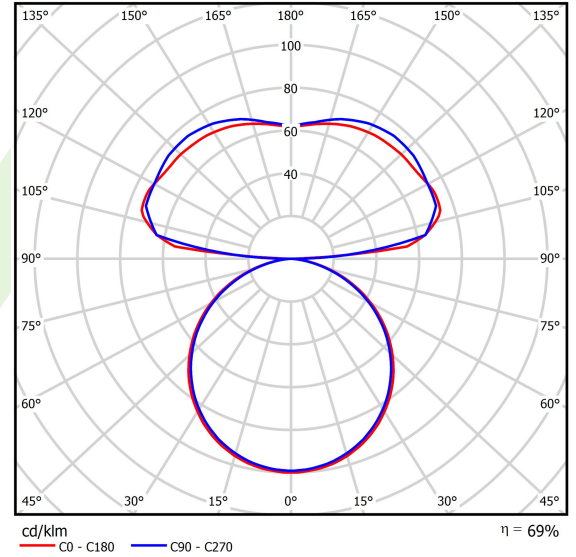

Mechanical data

Assembly	surface mounted on slings
Material	aluminum
Color	RAL 9016 (white)
Diffuser	PLX (PMMA opal)
Impact resistant	IK04
Dimensions [mm]	1640 x 80 x 80

A graph of light

Accessories

Index 19.3272.0429.34

Name SUSPENSION NEW TYPE-J 34
LENGHT 1,5M WIRE 3X 1-POINT

Index 19.3272.1205.00

Name SUSPENSION NEW TYPE-E
LENGHT-1,5 METER WITHOUT
WIRE 1-POINT