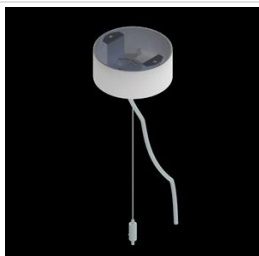

Product information

Category	Architectural luminaires
Family	ARTSHAPE LINE LED
Name	ARTSHAPE LINE LED LARGE UP&DOWN 4800/6000 PLX E 34 840 / S-1,5M
Index	19.4009.6721.34

Light and electrical data

Light source	LED
Luminous flux LED [lm]	5016/5940
LED power [W]	38/46
Luminaire luminous flux [lm]	7565
Power of luminaire [W]	95
Luminaire's light efficiency [lm/W]	79,6
Color of the light [K]	4000
CRI	>80
SDCM (LED sources)	4
Beam angle [°]	(C0-C180) / (C90-C270) - 113,4° / 111,8°
Protection against electric shock	I
Protection degree	IP40
Voltage	220..240 V, 50..60 Hz
Lifetime of LED sources [h]	35000
Lx/By	L80/B10
Operating temperature range [°C]	0 ÷ 30
Driver	standard on/off (E)
Power factor cos φ	>0,95
Circuit load capacity	5 (B10), 7 (B16), 8 (C10), 12 (C16)

Mechanical data

Assembly	surface mounted on slings
Material	aluminum
Color	RAL 9016 (white)
Diffuser	PLX (PMMA opal)
Impact resistant	IK04
Dimensions [mm]	1640 x 80 x 80

A graph of light

Accessories

Index 6E1-500OKW1P-3

Name SUSPENSION NEW TYPE-J 34
LENGHT 1,5M WIRE 3X 1-POINT

Index 19.3272.1205.00

Name SUSPENSION NEW TYPE-E
LENGHT-1,5 METER WITHOUT
WIRE 1-POINT