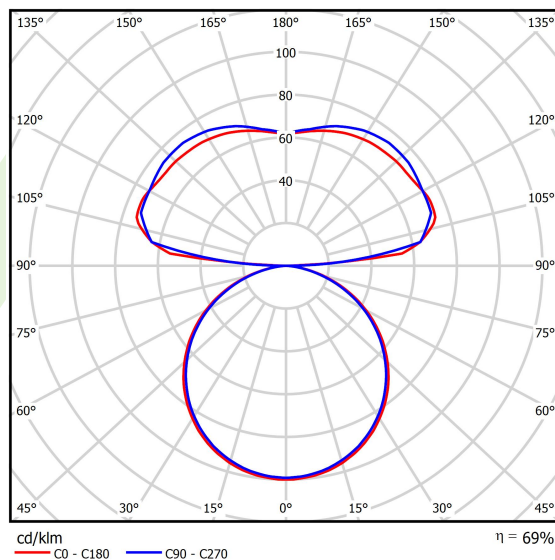

Mechanical data

Assembly	surface mounted on slings
Material	aluminum
Color	RAL 9016 (white)
Diffuser	PLX (PMMA opal)
Impact resistant	IK04
Dimensions [mm]	1640 x 80 x 80

A graph of light

Accessories

Index 19.3272.0429.34

Name SUSPENSION NEW TYPE-J 34
LENGHT 1,5M WIRE 3X 1-POINT

Index 19.3272.1205.00

Name SUSPENSION NEW TYPE-E
LENGHT-1,5 METER WITHOUT
WIRE 1-POINT