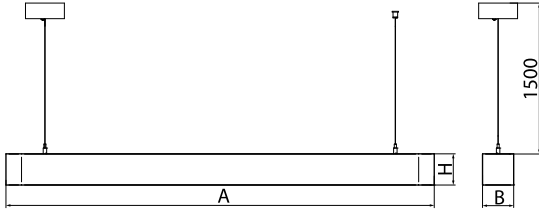

Product information

Category	Architectural luminaires
Family	ARTSHAPE LINE LED
Name	ARTSHAPE LINE LED LARGE UP&DOWN 4800/6000 PLX E 34 840 / S-1,5M
Index	19.4009.6721.34
EAN	5902107224806

Light and electrical data

Light source	LED
Luminous flux LED [lm]	5016/5940
LED power [W]	38/46
Luminaire luminous flux [lm]	7565
Power of luminaire [W]	95
Luminaire's light efficiency [lm/W]	79,6
Color of the light [K]	4000
CRI	>80
Beam angle [°]	(C0-C180) / (C90-C270) - 113,4° / 111,8°
Protection against electric shock	I
Protection degree	IP40
Voltage	220..240 V, 50..60 Hz
Lifetime of LED sources [h]	100000
Lx/By	L80/B10
Operating temperature range [°C]	0 ÷ 30
Driver	standard on/off (E)
Power factor cos φ	>0,95
Circuit load capacity	5 (B10), 7 (B16), 8 (C10), 12 (C16)

Mechanical data

Assembly	surface mounted on slings
Material	aluminum
Color	RAL 9016 (white)
Diffuser	PLX (PMMA opal)
Impact resistant	IK04
Dimensions [mm]	1640 x 80 x 80

A graph of light

Accessories

Index 19.3272.0429.34