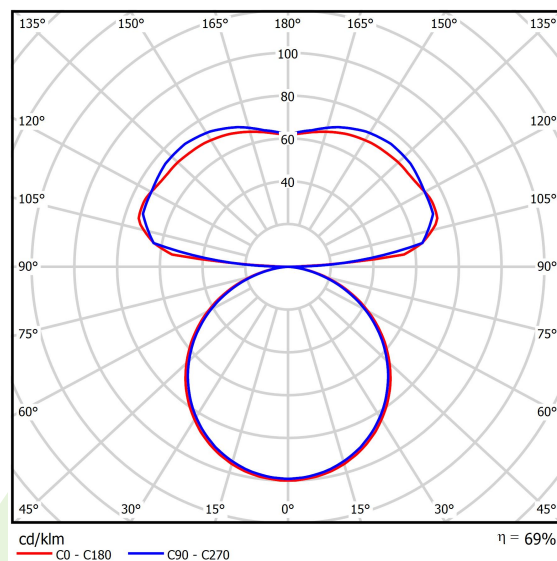

Product information

Category	Architectural luminaires
Family	ARTSHAPE LINE LED
Name	ARTSHAPE LINE LED LARGE UP&DOWN 4800/6000 PLX E 34 840 / S-1,5M
Index	19.4009.6721.34

Light and electrical data

Light source	LED
Luminous flux LED [lm]	5016/5940
LED power [W]	38/46
Luminaire luminous flux [lm]	7565
Power of luminaire [W]	95
Luminaire's light efficiency [lm/W]	79,6
Color of the light [K]	4000
CRI	>80
SDCM (LED sources)	4
Beam angle [°]	(C0-C180) / (C90-C270) - 113,4° / 111,8°
Protection against electric shock	I
Protection degree	IP40
Voltage	220..240 V, 50..60 Hz
Lifetime of LED sources [h]	35000
Lx/By	L80/B10
Operating temperature range [°C]	0 ÷ 30
Driver	standard on/off (E)
Power factor cos φ	>0,95
Circuit load capacity	5 (B10), 7 (B16), 8 (C10), 12 (C16)

Mechanical data

Assembly	surface mounted on slings
Material	aluminum
Color	RAL 9016 (white)
Diffuser	PLX (PMMA opal)
Impact resistant	IK04
Dimensions [mm]	1640 x 80 x 80

A graph of light

Accessories

Index 6E1-500OKW1P-3