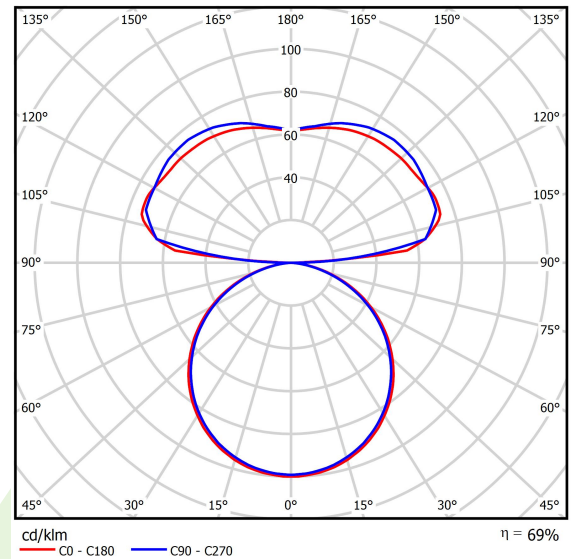

Product information

Category	Architectural luminaires
Family	ARTSHAPE LINE LED
Name	ARTSHAPE LINE LED LARGE UP&DOWN 4800/6000 PLX E 34 840 / S-1,5M
Index	19.4009.6721.34

Light and electrical data

Light source	LED
Luminous flux LED [lm]	5016/5940
LED power [W]	38/46
Luminaire luminous flux [lm]	7565
Power of luminaire [W]	95
Luminaire's light efficiency [lm/W]	79,6
Color of the light [K]	4000
CRI	>80
SDCM (LED sources)	4
Beam angle [°]	(C0-C180) / (C90-C270) - 113,4° / 111,8°
Protection against electric shock	I
Protection degree	IP40
Voltage	220..240 V, 50..60 Hz
Lifetime of LED sources [h]	35000
Lx/By	L80/B10
Operating temperature range [°C]	0 ÷ 30
Driver	standard on/off (E)
Power factor cos φ	>0,95
Circuit load capacity	5 (B10), 7 (B16), 8 (C10), 12 (C16)

Mechanical data

Assembly	surface mounted on slings
Material	aluminum
Color	RAL 9016 (white)
Diffuser	PLX (PMMA opal)
Impact resistant	IK04
Dimensions [mm]	1640 x 80 x 80

A graph of light

Accessories

Index 6E1-500OKW1P-3

Name SUSPENSION NEW TYPE-J 34
LENGHT 1,5M WIRE 3X 1-POINT

Index 19.3272.1205.00

Name SUSPENSION NEW TYPE-E
LENGHT-1,5 METER WITHOUT
WIRE 1-POINT