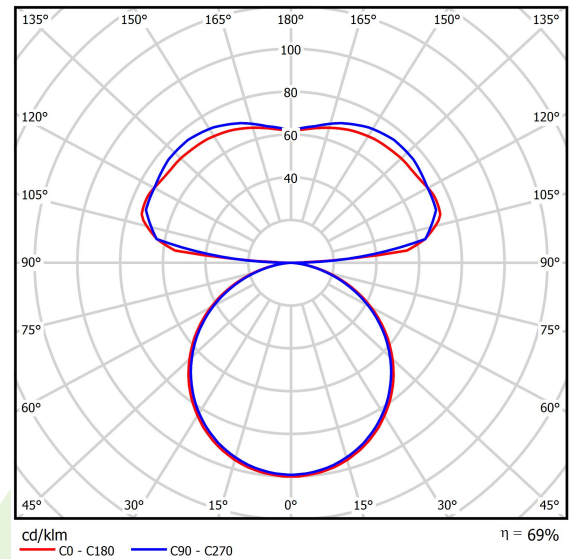

## Light and electrical data

Light source	<b>LED</b>
Luminous flux LED [lm]	<b>5016/5940</b>
LED power [W]	<b>38/46</b>
Luminaire luminous flux [lm]	<b>7565</b>
Power of luminaire [W]	<b>95</b>
Luminaire's light efficiency [lm/W]	<b>79,6</b>
Color of the light [K]	<b>4000</b>
CRI	<b>&gt;80</b>
SDCM (LED sources)	<b>4</b>
Beam angle [°]	<b>(C0-C180) / (C90-C270) - 113,4° / 111,8°</b>
Protection against electric shock	<b>I</b>
Protection degree	<b>IP40</b>
Voltage	<b>220..240 V, 50..60 Hz</b>
Lifetime of LED sources [h]	<b>35000</b>
Lx/By	<b>L80/B10</b>
Operating temperature range [°C]	<b>0 ÷ 30</b>
Driver	<b>standard on/off (E)</b>
Power factor cos φ	<b>&gt;0,95</b>
Circuit load capacity	<b>5 (B10), 7 (B16), 8 (C10), 12 (C16)</b>

## A graph of light