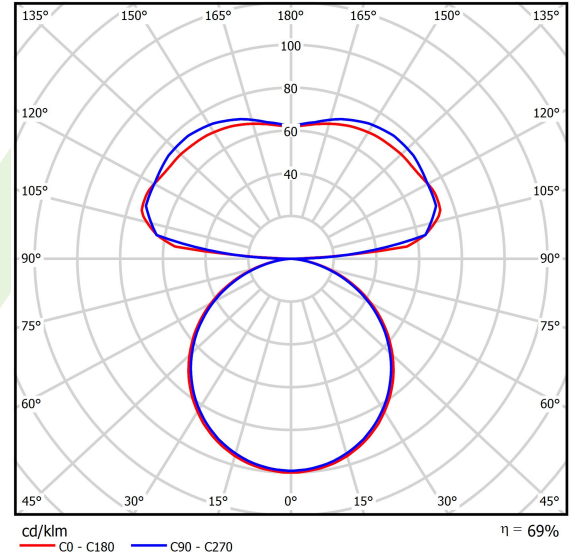

Mechanical data

Assembly	surface mounted on slings
Material	aluminum
Color	RAL 9016 (white)
Diffuser	PLX (PMMA opal)
Impact resistant	IK04
Dimensions [mm]	1640 x 80 x 80

A graph of light

Accessories

Index 19.3272.0429.34
Name SUSPENSION NEW TYPE-J 34
LENGHT 1,5M WIRE 3X 1-POINT

Index 19.3272.1205.00
Name SUSPENSION NEW TYPE-E
LENGHT-1,5 METER WITHOUT
WIRE 1-POINT