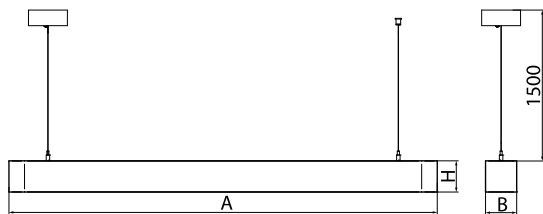

Product information

Category	Architectural luminaires
Family	ARTSHAPE LINE LED
Name	ARTSHAPE LINE LED LARGE UP&DOWN 4800/6000 PLX E 34 840 / S-1,5M
Index	19.4009.6721.34
EAN	5902107224806

Light and electrical data

Light source	LED
Luminous flux LED [lm]	5016/5940
LED power [W]	38/46
Luminaire luminous flux [lm]	7565
Power of luminaire [W]	95
Luminaire's light efficiency [lm/W]	79,6
Color of the light [K]	4000
CRI	>80
Beam angle [°]	(C0-C180) / (C90-C270) - 113,4° / 111,8°
Protection against electric shock	I
Protection degree	IP40
Voltage	220..240 V, 50..60 Hz
Lifetime of LED sources [h]	100000
Lx/By	L80/B10
Operating temperature range [°C]	0 ÷ 30
Driver	standard on/off (E)
Power factor cos φ	>0,95
Circuit load capacity	5 (B10), 7 (B16), 8 (C10), 12 (C16)

Mechanical data

Assembly	surface mounted on slings
Material	aluminum
Color	RAL 9016 (white)
Diffuser	PLX (PMMA opal)
Impact resistant	IK04
Dimensions [mm]	1640 x 80 x 80

A graph of light

Accessories

Index 19.3272.0429.34