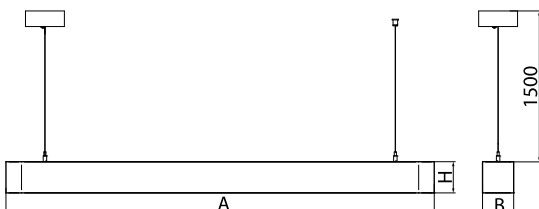

Product information

Category	Architectural luminaires
Family	ARTSHAPE LINE LED
Name	ARTSHAPE LINE LED LARGE UP&DOWN 4800/6000 PLX E 34 840 / S-1,5M
Index	19.4009.6721.34

Light and electrical data

Light source	LED
Luminous flux LED [lm]	5016/5940
LED power [W]	38/46
Luminaire luminous flux [lm]	7565
Power of luminaire [W]	95
Luminaire's light efficiency [lm/W]	79,6
Color of the light [K]	4000
CRI	>80
SDCM (LED sources)	4
Beam angle [°]	(C0-C180) / (C90-C270) - 113,4° / 111,8°
Protection against electric shock	I
Protection degree	IP40
Voltage	220..240 V, 50..60 Hz
Lifetime of LED sources [h]	35000
Lx/By	L80/B10
Operating temperature range [°C]	0 ÷ 30
Driver	standard on/off (E)
Power factor cos φ	>0,95
Circuit load capacity	5 (B10), 7 (B16), 8 (C10), 12 (C16)

Mechanical data

Assembly	surface mounted on slings
Material	aluminum
Color	RAL 9016 (white)
Diffuser	PLX (PMMA opal)
Impact resistant	IK04
Dimensions [mm]	1640 x 80 x 80

A graph of light

Accessories

Index 6E1-500OKW1P-3

Name SUSPENSION NEW TYPE-J 34
LENGHT 1,5M WIRE 3X 1-POINT

Index 19.3272.1205.00

Name SUSPENSION NEW TYPE-E
LENGHT-1,5 METER WITHOUT
WIRE 1-POINT