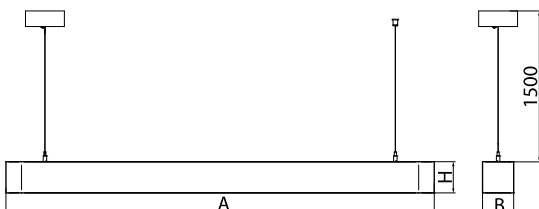

Product information

Category	Architectural luminaires
Family	ARTSHAPE LINE LED
Name	ARTSHAPE LINE LED MEDIUM UP&DOWN 3700/4000 PLX E 34 840 / S-1,5M
Index	19.4009.5621.34

Light and electrical data

Light source	LED
Luminous flux LED [lm]	3344/3960
LED power [W]	25/28
Luminaire luminous flux [lm]	5043
Power of luminaire [W]	60
Luminaire's light efficiency [lm/W]	84,1
Color of the light [K]	4000
CRI	>80
SDCM (LED sources)	4
Beam angle [°]	(C0-C180) / (C90-C270) - 113,4° / 111,8°
Protection against electric shock	I
Protection degree	IP40
Voltage	220..240 V, 50..60 Hz
Lifetime of LED sources [h]	35000
Lx/By	L80/B10
Operating temperature range [°C]	0 ÷ 30
Driver	standard on/off (E)
Power factor cos φ	>0,95
Circuit load capacity	6 (B10), 11 (B16), 9 (C10), 15 (C16)

Mechanical data

Assembly	surface mounted on slings
Material	aluminum
Color	RAL 9016 (white)
Diffuser	PLX (PMMA opal)
Impact resistant	IK04
Dimensions [mm]	1100 x 80 x 80

A graph of light

Accessories

Index 6E1-500OKW1P-3

Name SUSPENSION NEW TYPE-J 34
LENGHT 1,5M WIRE 3X 1-POINT

Index 19.3272.1205.00

Name SUSPENSION NEW TYPE-E
LENGHT-1,5 METER WITHOUT
WIRE 1-POINT