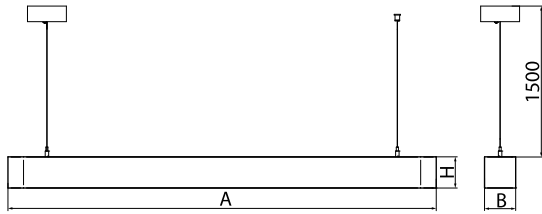

## Product information

Category	<b>Architectural luminaires</b>
Family	<b>ARTSHAPE LINE LED</b>
Name	<b>ARTSHAPE LINE LED MEDIUM UP&amp;DOWN 3700/4000 PLX E 34 840 / S-1,5M</b>
Index	<b>19.4009.5621.34</b>
EAN	<b>5902107224790</b>

## Light and electrical data

Light source	<b>LED</b>
Luminous flux LED [lm]	<b>3344/3960</b>
LED power [W]	<b>25/28</b>
Luminaire luminous flux [lm]	<b>5043</b>
Power of luminaire [W]	<b>60</b>
Luminaire's light efficiency [lm/W]	<b>84,1</b>
Color of the light [K]	<b>4000</b>
CRI	<b>&gt;80</b>
Beam angle [°]	<b>(C0-C180) / (C90-C270) - 113,4° / 111,8°</b>
Protection against electric shock	<b>I</b>
Protection degree	<b>IP40</b>
Voltage	<b>220..240 V, 50..60 Hz</b>
Lifetime of LED sources [h]	<b>100000</b>
Lx/By	<b>L80/B10</b>
Operating temperature range [°C]	<b>0 ÷ 30</b>
Driver	<b>standard on/off (E)</b>
Power factor cos φ	<b>&gt;0,95</b>
Circuit load capacity	<b>6 (B10), 11 (B16), 9 (C10), 15 (C16)</b>

**Mechanical data**

Assembly	surface mounted on slings
Material	aluminum
Color	RAL 9016 (white)
Diffuser	PLX (PMMA opal)
Impact resistant	IK04
Dimensions [mm]	1100 x 80 x 80

**A graph of light**

**Accessories**