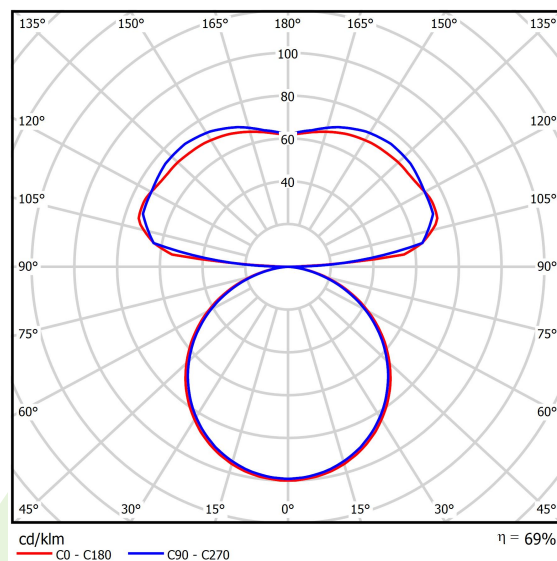

Product information

Category	Architectural luminaires
Family	ARTSHAPE LINE LED
Name	ARTSHAPE LINE LED MEDIUM UP&DOWN 3700/4000 PLX E 34 840 / S-1,5M
Index	19.4009.5621.34

Light and electrical data

Light source	LED
Luminous flux LED [lm]	3344/3960
LED power [W]	25/28
Luminaire luminous flux [lm]	5043
Power of luminaire [W]	60
Luminaire's light efficiency [lm/W]	84,1
Color of the light [K]	4000
CRI	>80
SDCM (LED sources)	4
Beam angle [°]	(C0-C180) / (C90-C270) - 113,4° / 111,8°
Protection against electric shock	I
Protection degree	IP40
Voltage	220..240 V, 50..60 Hz
Lifetime of LED sources [h]	35000
Lx/By	L80/B10
Operating temperature range [°C]	0 ÷ 30
Driver	standard on/off (E)
Power factor cos φ	>0,95
Circuit load capacity	6 (B10), 11 (B16), 9 (C10), 15 (C16)

Mechanical data

Assembly	surface mounted on slings
Material	aluminum
Color	RAL 9016 (white)
Diffuser	PLX (PMMA opal)
Impact resistant	IK04
Dimensions [mm]	1100 x 80 x 80

A graph of light

Accessories

Index 6E1-500OKW1P-3