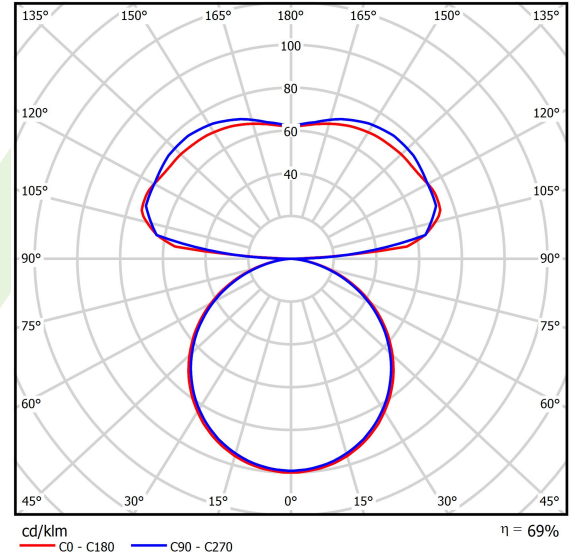

Mechanical data

Assembly	surface mounted on slings
Material	aluminum
Color	RAL 9016 (white)
Diffuser	PLX (PMMA opal)
Impact resistant	IK04
Dimensions [mm]	1100 x 80 x 80

A graph of light

Accessories

Index 19.3272.0429.34
Name SUSPENSION NEW TYPE-J 34
LENGHT 1,5M WIRE 3X 1-POINT

Index 19.3272.1205.00
Name SUSPENSION NEW TYPE-E
LENGHT-1,5 METER WITHOUT
WIRE 1-POINT