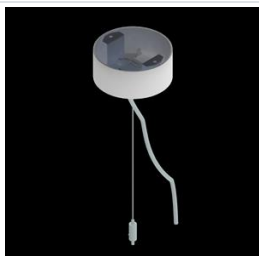

Product information

Category	Architectural luminaires
Family	ARTSHAPE LINE LED
Name	ARTSHAPE LINE LED MEDIUM UP&DOWN 3700/4000 PLX E 34 840 / S-1,5M
Index	19.4009.5621.34

Light and electrical data

Light source	LED
Luminous flux LED [lm]	3344/3960
LED power [W]	25/28
Luminaire luminous flux [lm]	5043
Power of luminaire [W]	60
Luminaire's light efficiency [lm/W]	84,1
Color of the light [K]	4000
CRI	>80
SDCM (LED sources)	4
Beam angle [°]	(C0-C180) / (C90-C270) - 113,4° / 111,8°
Protection against electric shock	I
Protection degree	IP40
Voltage	220..240 V, 50..60 Hz
Lifetime of LED sources [h]	35000
Lx/By	L80/B10
Operating temperature range [°C]	0 ÷ 30
Driver	standard on/off (E)
Power factor cos φ	>0,95
Circuit load capacity	6 (B10), 11 (B16), 9 (C10), 15 (C16)

Mechanical data

Assembly	surface mounted on slings
Material	aluminum
Color	RAL 9016 (white)
Diffuser	PLX (PMMA opal)
Impact resistant	IK04
Dimensions [mm]	1100 x 80 x 80

A graph of light

Accessories

Index 6E1-500OKW1P-3

Name SUSPENSION NEW TYPE-J 34
LENGHT 1,5M WIRE 3X 1-POINT

Index 19.3272.1205.00

Name SUSPENSION NEW TYPE-E
LENGHT-1,5 METER WITHOUT
WIRE 1-POINT