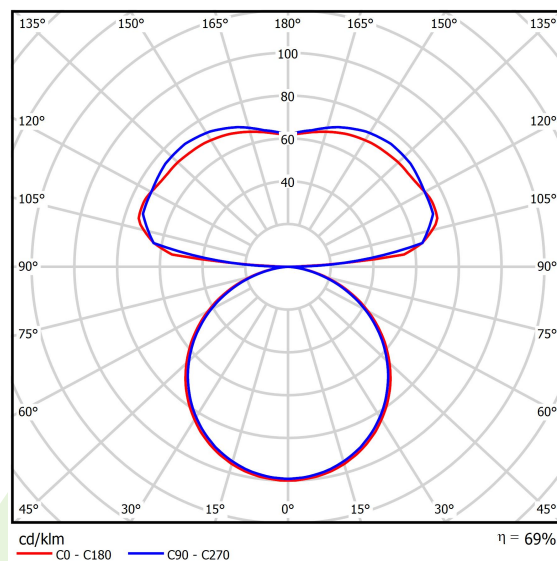

A graph of light