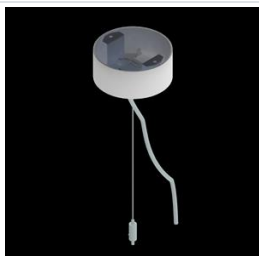

Product: ARTSHAPE LINE LED MEDIUM UP&DOWN 3700/4000 PLX E 34 840 / S-1,5M

Index: 19.4009.5621.34

Description

Modernistic architectural luminaire in shapes of popular geometrical figures and fashionable design of simple form. The luminaire is adjusted to be mounted on slings. It is equipped with highly efficient LED light sources. Various options of luminous flux and colour temperature are available. The sides of the shade are made of thin-walled aluminium profile. In combination with a possibility of painting according to RAL palette, the luminaires allow to achieve a unique arrangement of various premises. Perfectly even surface-emitting is made of material which has very good light transmittance factor and has good diffusion parameters. This luminaire is dedicated to room of high stylistic requirements. It is perfect for hotel atrium, office receptions, architectural studios, conference rooms or halls and corridors in exclusive buildings as well as for theatres or modern shops in shopping centres. Direct-indirect light distribution.

Mechanical data

| | |
|------------------|---------------------------|
| Assembly | surface mounted on slings |
| Material | aluminum |
| Color | RAL 9016 (white) |
| Diffuser | PLX (PMMA opal) |
| Impact resistant | IK04 |
| Dimensions [mm] | 1100 x 80 x 80 |

A graph of light

Accessories

Index 6E1-500OKW1P-3

Name SUSPENSION NEW TYPE-J 34
LENGHT 1,5M WIRE 3X 1-POINT

Index 19.3272.1205.00

Name SUSPENSION NEW TYPE-E
LENGHT-1,5 METER WITHOUT
WIRE 1-POINT