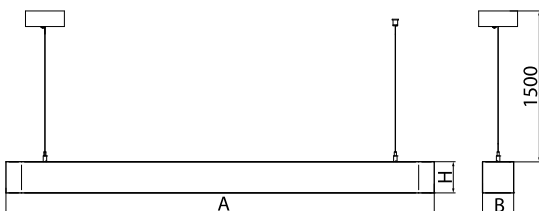

Light and electrical data

| | |
|-------------------------------------|--|
| Light source | LED |
| Luminous flux LED [lm] | 3344/3960 |
| LED power [W] | 25/28 |
| Luminaire luminous flux [lm] | 5043 |
| Power of luminaire [W] | 60 |
| Luminaire's light efficiency [lm/W] | 84,1 |
| Color of the light [K] | 4000 |
| CRI | >80 |
| SDCM (LED sources) | 4 |
| Beam angle [°] | (C0-C180) / (C90-C270) - 113,4° / 111,8° |
| Protection against electric shock | I |
| Protection degree | IP40 |
| Voltage | 220..240 V, 50..60 Hz |
| Lifetime of LED sources [h] | 35000 |
| Lx/By | L80/B10 |
| Operating temperature range [°C] | 0 ÷ 30 |
| Driver | standard on/off (E) |
| Power factor cos φ | >0,95 |
| Circuit load capacity | 6 (B10), 11 (B16), 9 (C10), 15 (C16) |

Mechanical data

| | |
|------------------|---------------------------|
| Assembly | surface mounted on slings |
| Material | aluminum |
| Color | RAL 9016 (white) |
| Diffuser | PLX (PMMA opal) |
| Impact resistant | IK04 |
| Dimensions [mm] | 1100 x 80 x 80 |