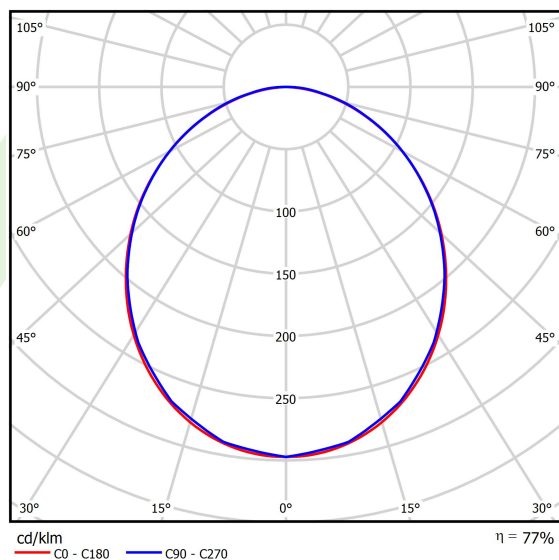

## Light and electrical data

Light source	<b>LED</b>
Luminous flux LED [lm]	<b>7564,1</b>
LED power [W]	<b>35,6</b>
Luminaire luminous flux [lm]	<b>5181</b>
Power of luminaire [W]	<b>39,9</b>
Luminaire's light efficiency [lm/W]	<b>129,8</b>
Color of the light [K]	<b>4000</b>
CRI	<b>&gt;80</b>
SDCM (LED sources)	<b>3</b>
Beam angle [°]	<b>(C0-C180) / (C90-C270) - 105,8° / 106,2°</b>
Photobiological risk class (IEC/EN 62471)	<b>RG0</b>
Protection against electric shock	<b>I</b>
Protection degree	<b>IP20/44</b>
Voltage	<b>220..240 V, 50..60 Hz</b>
Lifetime of LED sources [h]	<b>80000</b>
Lx/By	<b>L80/B10</b>
Operating temperature range [°C]	<b>5 ÷ 30</b>
Driver	<b>DIM DALI (EDD)</b>
Power factor cos φ	<b>&gt;0,95</b>
Circuit load capacity	<b>14 (B10), 23 (B16), 22 (C10), 35 (C16)</b>

## A graph of light