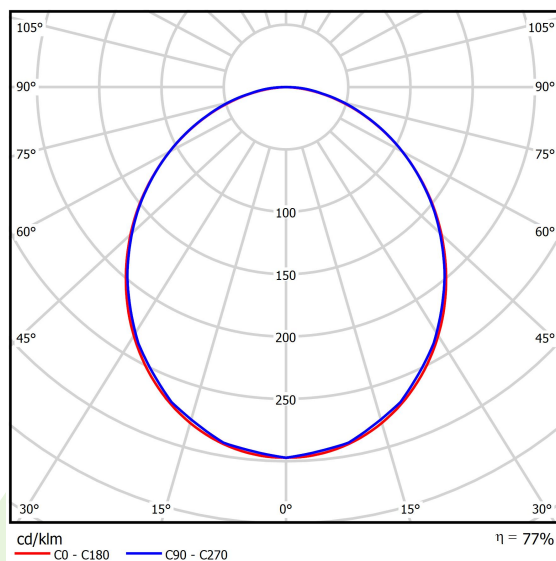

## Light and electrical data

Light source	<b>LED</b>
Luminous flux LED [lm]	<b>7854</b>
LED power [W]	<b>39,8</b>
Luminaire luminous flux [lm]	<b>6052</b>
Power of luminaire [W]	<b>42,2</b>
Luminaire's light efficiency [lm/W]	<b>143,4</b>
Color of the light [K]	<b>4000</b>
CRI	<b>&gt;80</b>
SDCM (LED sources)	<b>3</b>
Beam angle [°]	<b>(C0-C180) / (C90-C270) - 103,6° / 103,2°</b>
Protection against electric shock	<b>I</b>
Protection degree	<b>IP20</b>
Voltage	<b>220..240 V, 50..60 Hz</b>
Lifetime of LED sources [h]	<b>54000</b>
Lx/By	<b>L80/B10</b>
Operating temperature range [°C]	<b>5 ÷ 30</b>
Driver	<b>standard on/off (E)</b>
Power factor cos φ	<b>&gt;0,95</b>
Circuit load capacity	<b>9 (B10), 15 (B16), 15 (C10), 24 (C16)</b>

## A graph of light