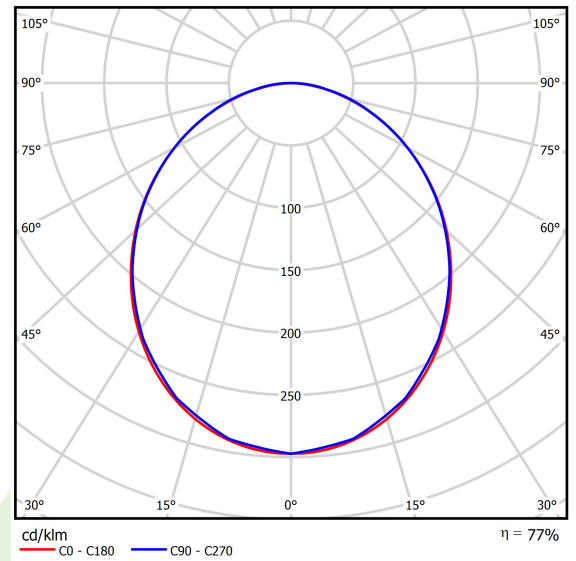

## Light and electrical data

Light source	<b>LED</b>
Luminous flux LED [lm]	<b>7854</b>
LED power [W]	<b>39,8</b>
Luminaire luminous flux [lm]	<b>6052</b>
Power of luminaire [W]	<b>42,2</b>
Luminaire's light efficiency [lm/W]	<b>143,4</b>
Color of the light [K]	<b>4000</b>
CRI	<b>&gt;80</b>
SDCM (LED sources)	<b>3</b>
Beam angle [°]	<b>(C0-C180) / (C90-C270) - 103,6° / 103,2°</b>
Protection against electric shock	<b>I</b>
Protection degree	<b>IP20</b>
Voltage	<b>220..240 V, 50..60 Hz</b>
Lifetime of LED sources [h]	<b>54000</b>
Lx/By	<b>L80/B10</b>
Operating temperature range [°C]	<b>5 ÷ 30</b>
Driver	<b>standard on/off (E)</b>
Power factor cos φ	<b>&gt;0,95</b>
Circuit load capacity	<b>9 (B10), 15 (B16), 15 (C10), 24 (C16)</b>

## A graph of light