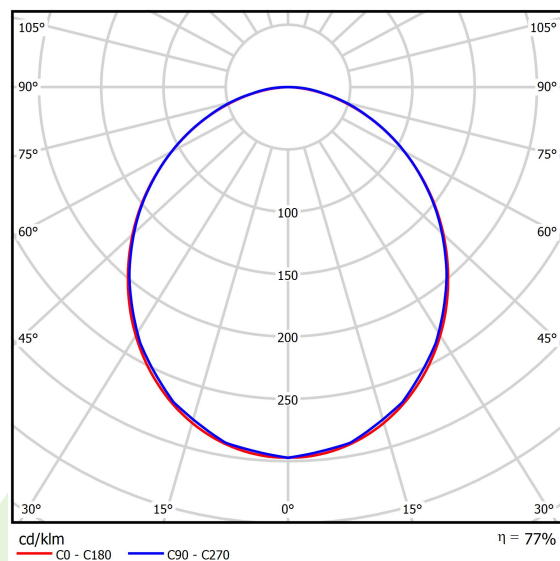

## Light and electrical data

Light source	<b>LED</b>
Luminous flux LED [lm]	<b>5607</b>
LED power [W]	<b>30,6</b>
Luminaire luminous flux [lm]	<b>4321</b>
Power of luminaire [W]	<b>33,2</b>
Luminaire's light efficiency [lm/W]	<b>130,2</b>
Color of the light [K]	<b>4000</b>
CRI	<b>&gt;80</b>
SDCM (LED sources)	<b>3</b>
Beam angle [°]	<b>(C0-C180) / (C90-C270) - 103,6° / 103,2°</b>
Protection against electric shock	<b>I</b>
Protection degree	<b>IP20</b>
Voltage	<b>220..240 V, 50..60 Hz</b>
Lifetime of LED sources [h]	<b>54000</b>
Lx/By	<b>L80/B10</b>
Operating temperature range [°C]	<b>5 ÷ 30</b>
Driver	<b>DIM DALI (EDD)</b>
Power factor cos φ	<b>&gt;0,95</b>
Circuit load capacity	<b>14 (B10), 24 (B16), 22 (C10), 36 (C16)</b>

## A graph of light