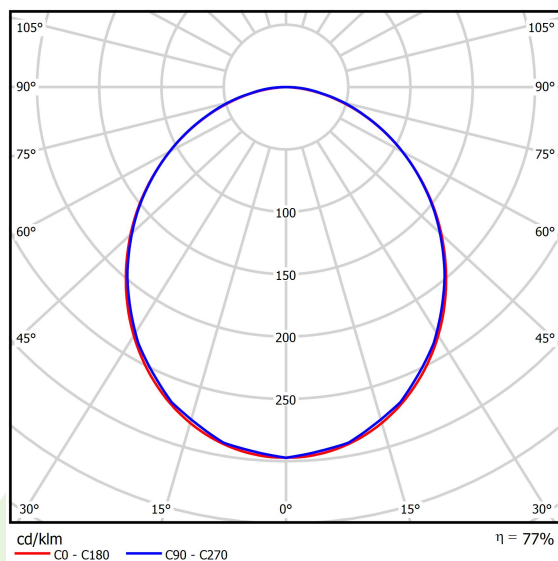

## Light and electrical data

Light source	<b>LED</b>
Luminous flux LED [lm]	<b>5607</b>
LED power [W]	<b>30,6</b>
Luminaire luminous flux [lm]	<b>4321</b>
Power of luminaire [W]	<b>33,2</b>
Luminaire's light efficiency [lm/W]	<b>130,2</b>
Color of the light [K]	<b>4000</b>
CRI	<b>&gt;80</b>
SDCM (LED sources)	<b>3</b>
Beam angle [°]	<b>(C0-C180) / (C90-C270) - 103,6° / 103,2°</b>
Protection against electric shock	<b>I</b>
Protection degree	<b>IP20</b>
Voltage	<b>220..240 V, 50..60 Hz</b>
Lifetime of LED sources [h]	<b>54000</b>
Lx/By	<b>L80/B10</b>
Operating temperature range [°C]	<b>5 ÷ 30</b>
Driver	<b>standard on/off (E)</b>
Power factor cos φ	<b>&gt;0,95</b>
Circuit load capacity	<b>22 (B10), 34 (B16), 33 (C10), 54 (C16)</b>

## A graph of light