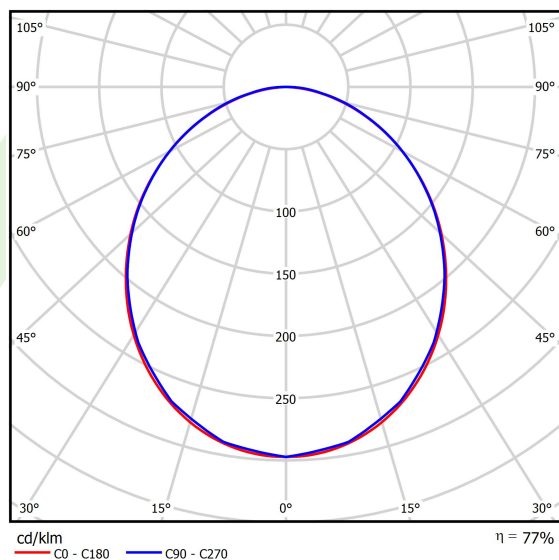

## Light and electrical data

Light source	<b>LED</b>
Luminous flux LED [lm]	<b>5383,1</b>
LED power [W]	<b>24,8</b>
Luminaire luminous flux [lm]	<b>3687</b>
Power of luminaire [W]	<b>27,8</b>
Luminaire's light efficiency [lm/W]	<b>132,6</b>
Color of the light [K]	<b>4000</b>
CRI	<b>&gt;80</b>
SDCM (LED sources)	<b>3</b>
Beam angle [°]	<b>(C0-C180) / (C90-C270) - 105,8° / 106,2°</b>
Photobiological risk class (IEC/EN 62471)	<b>RG0</b>
Protection against electric shock	<b>I</b>
Protection degree	<b>IP20/44</b>
Voltage	<b>220..240 V, 50..60 Hz</b>
Lifetime of LED sources [h]	<b>80000</b>
Lx/By	<b>L80/B10</b>
Operating temperature range [°C]	<b>5 ÷ 30</b>
Driver	<b>standard on/off (E)</b>
Power factor cos φ	<b>&gt;0,95</b>
Circuit load capacity	<b>20 (B10), 33 (B16), 32 (C10), 51 (C16)</b>

## A graph of light