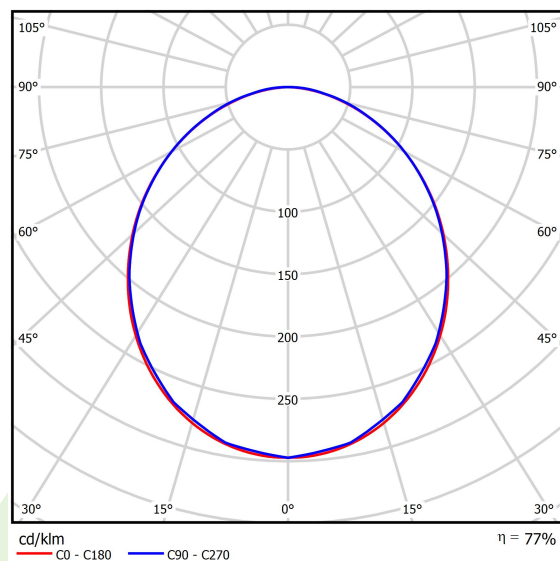

## Light and electrical data

Light source	<b>LED</b>
Luminous flux LED [lm]	<b>5313</b>
LED power [W]	<b>30,6</b>
Luminaire luminous flux [lm]	<b>4094</b>
Power of luminaire [W]	<b>33,2</b>
Luminaire's light efficiency [lm/W]	<b>123,3</b>
Color of the light [K]	<b>3000</b>
CRI	<b>&gt;80</b>
SDCM (LED sources)	<b>3</b>
Beam angle [°]	<b>(C0-C180) / (C90-C270) - 103,6° / 103,2°</b>
Protection against electric shock	<b>I</b>
Protection degree	<b>IP20</b>
Voltage	<b>220..240 V, 50..60 Hz</b>
Lifetime of LED sources [h]	<b>54000</b>
Lx/By	<b>L80/B10</b>
Operating temperature range [°C]	<b>5 ÷ 30</b>
Driver	<b>DIM DALI (EDD)</b>
Power factor cos φ	<b>&gt;0,95</b>
Circuit load capacity	<b>14 (B10), 24 (B16), 22 (C10), 36 (C16)</b>

## A graph of light