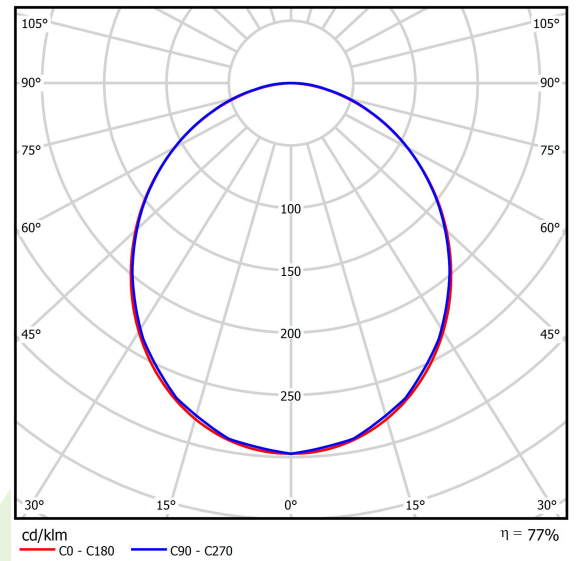

## Light and electrical data

Light source	<b>LED</b>
Luminous flux LED [lm]	<b>5313</b>
LED power [W]	<b>30,6</b>
Luminaire luminous flux [lm]	<b>4094</b>
Power of luminaire [W]	<b>33,2</b>
Luminaire's light efficiency [lm/W]	<b>123,3</b>
Color of the light [K]	<b>3000</b>
CRI	<b>&gt;80</b>
SDCM (LED sources)	<b>3</b>
Beam angle [°]	<b>(C0-C180) / (C90-C270) - 103,6° / 103,2°</b>
Protection against electric shock	<b>I</b>
Protection degree	<b>IP20</b>
Voltage	<b>220..240 V, 50..60 Hz</b>
Lifetime of LED sources [h]	<b>54000</b>
Lx/By	<b>L80/B10</b>
Operating temperature range [°C]	<b>5 ÷ 30</b>
Driver	<b>DIM DALI (EDD)</b>
Power factor cos φ	<b>&gt;0,95</b>
Circuit load capacity	<b>14 (B10), 24 (B16), 22 (C10), 36 (C16)</b>

## A graph of light