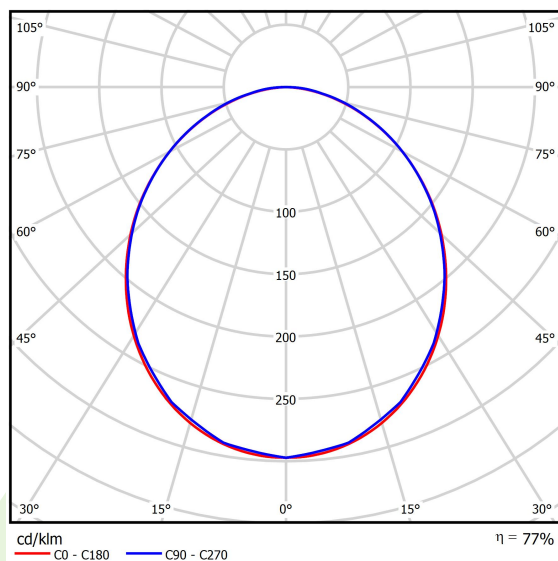

## Light and electrical data

Light source	<b>LED</b>
Luminous flux LED [lm]	<b>5313</b>
LED power [W]	<b>30,6</b>
Luminaire luminous flux [lm]	<b>4094</b>
Power of luminaire [W]	<b>33,2</b>
Luminaire's light efficiency [lm/W]	<b>123,3</b>
Color of the light [K]	<b>3000</b>
CRI	<b>&gt;80</b>
SDCM (LED sources)	<b>3</b>
Beam angle [°]	<b>(C0-C180) / (C90-C270) - 103,6° / 103,2°</b>
Protection against electric shock	<b>I</b>
Protection degree	<b>IP20</b>
Voltage	<b>220..240 V, 50..60 Hz</b>
Lifetime of LED sources [h]	<b>54000</b>
Lx/By	<b>L80/B10</b>
Operating temperature range [°C]	<b>5 ÷ 30</b>
Driver	<b>standard on/off (E)</b>
Power factor cos φ	<b>&gt;0,95</b>
Circuit load capacity	<b>22 (B10), 34 (B16), 33 (C10), 54 (C16)</b>

## A graph of light