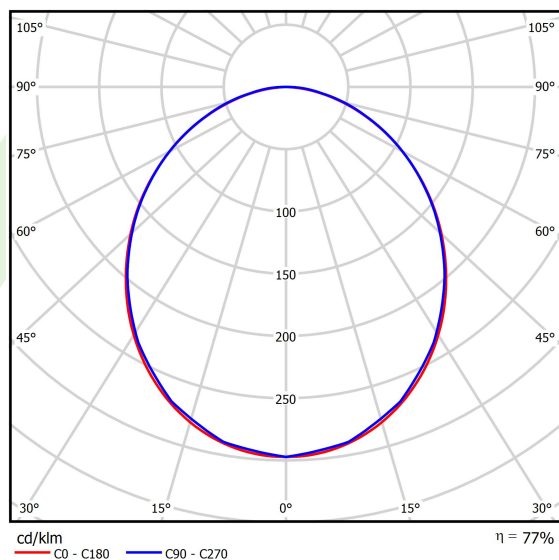

## Light and electrical data

Light source	<b>LED</b>
Luminous flux LED [lm]	<b>5222</b>
LED power [W]	<b>24,8</b>
Luminaire luminous flux [lm]	<b>3577</b>
Power of luminaire [W]	<b>27,8</b>
Luminaire's light efficiency [lm/W]	<b>128,7</b>
Color of the light [K]	<b>3000</b>
CRI	<b>&gt;80</b>
SDCM (LED sources)	<b>3</b>
Beam angle [°]	<b>(C0-C180) / (C90-C270) - 105,8° / 106,2°</b>
Photobiological risk class (IEC/EN 62471)	<b>RG0</b>
Protection against electric shock	<b>I</b>
Protection degree	<b>IP20/44</b>
Voltage	<b>220..240 V, 50..60 Hz</b>
Lifetime of LED sources [h]	<b>80000</b>
Lx/By	<b>L80/B10</b>
Operating temperature range [°C]	<b>5 ÷ 30</b>
Driver	<b>standard on/off (E)</b>
Power factor cos φ	<b>&gt;0,95</b>
Circuit load capacity	<b>20 (B10), 33 (B16), 32 (C10), 51 (C16)</b>

## A graph of light