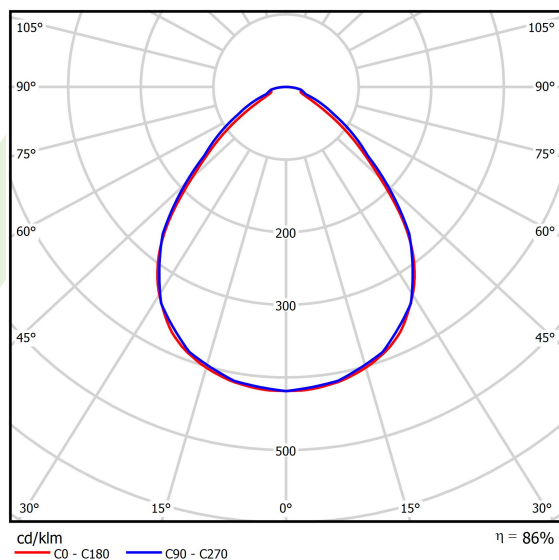

Accessories

Index 2M-X414LKP90

Name Mounting clips set for plasterboard ceiling