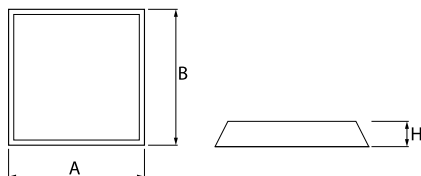

Mechanical data

Assembly	mounted in module ceilings, as well as plasterboard ceilings
Material	steel sheet
Color	white
Diffuser	Micro-PRM (micro-prismatic diffuser PMMA)
Impact resistant	IK04
Weight [kg]	6,52
Dimensions [mm]	595 x 595 x 120
Mounting hole [mm]	580 x 580