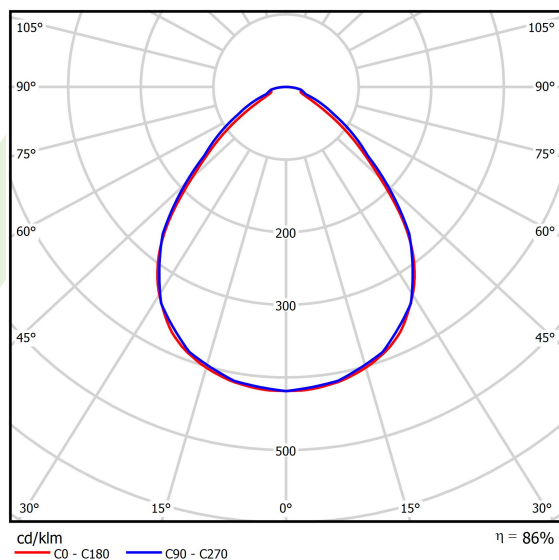

## Light and electrical data

Light source	<b>LED</b>
Luminous flux LED [lm]	<b>7564,1</b>
LED power [W]	<b>35,6</b>
Luminaire luminous flux [lm]	<b>5567</b>
Power of luminaire [W]	<b>39,9</b>
Luminaire's light efficiency [lm/W]	<b>139,5</b>
Color of the light [K]	<b>4000</b>
CRI	<b>&gt;80</b>
SDCM (LED sources)	<b>3</b>
Beam angle [°]	<b>(C0-C180) / (C90-C270) - 91,2° / 90°</b>
Photobiological risk class (IEC/EN 62471)	<b>RG0</b>
Protection against electric shock	<b>I</b>
Protection degree	<b>IP20/44</b>
Voltage	<b>220..240 V, 50..60 Hz</b>
Lifetime of LED sources [h]	<b>80000</b>
Lx/By	<b>L80/B10</b>
Operating temperature range [°C]	<b>5 ÷ 30</b>
Driver	<b>standard on/off (E)</b>
Power factor cos φ	<b>&gt;0,95</b>
Circuit load capacity	<b>8 (B10), 13 (B16), 12 (C10), 20 (C16)</b>

## A graph of light