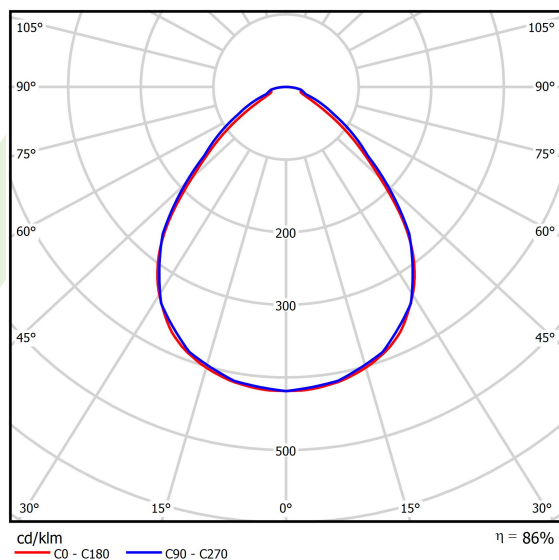

## Light and electrical data

Light source	<b>LED</b>
Luminous flux LED [lm]	<b>7337,2</b>
LED power [W]	<b>35,6</b>
Luminaire luminous flux [lm]	<b>5400</b>
Power of luminaire [W]	<b>39,9</b>
Luminaire's light efficiency [lm/W]	<b>135,3</b>
Color of the light [K]	<b>3000</b>
CRI	<b>&gt;80</b>
SDCM (LED sources)	<b>3</b>
Beam angle [°]	<b>(C0-C180) / (C90-C270) - 91,2° / 90°</b>
Photobiological risk class (IEC/EN 62471)	<b>RG0</b>
Protection against electric shock	<b>I</b>
Protection degree	<b>IP20/44</b>
Voltage	<b>220..240 V, 50..60 Hz</b>
Lifetime of LED sources [h]	<b>80000</b>
Lx/By	<b>L80/B10</b>
Operating temperature range [°C]	<b>5 ÷ 30</b>
Driver	<b>DIM DALI (EDD)</b>
Power factor cos φ	<b>&gt;0,95</b>
Circuit load capacity	<b>14 (B10), 23 (B16), 22 (C10), 35 (C16)</b>

## A graph of light