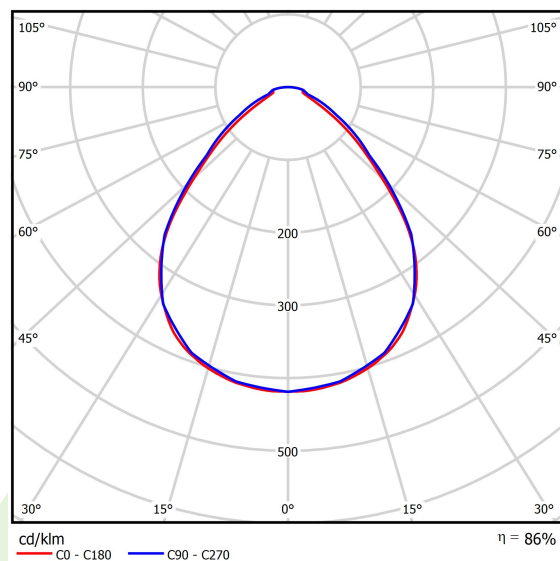

## Light and electrical data

Light source	<b>LED</b>
Luminous flux LED [lm]	<b>7445</b>
LED power [W]	<b>39,8</b>
Luminaire luminous flux [lm]	<b>6416</b>
Power of luminaire [W]	<b>42,2</b>
Luminaire's light efficiency [lm/W]	<b>152</b>
Color of the light [K]	<b>3000</b>
CRI	<b>&gt;80</b>
SDCM (LED sources)	<b>3</b>
Beam angle [°]	<b>(C0-C180) / (C90-C270) - 87,4° / 89,2°</b>
Protection against electric shock	<b>I</b>
Protection degree	<b>IP20</b>
Voltage	<b>220..240 V, 50..60 Hz</b>
Lifetime of LED sources [h]	<b>54000</b>
Lx/By	<b>L80/B10</b>
Operating temperature range [°C]	<b>5 ÷ 30</b>
Driver	<b>standard on/off (E)</b>
Power factor cos φ	<b>&gt;0,95</b>
Circuit load capacity	<b>9 (B10), 15 (B16), 15 (C10), 24 (C16)</b>

## A graph of light