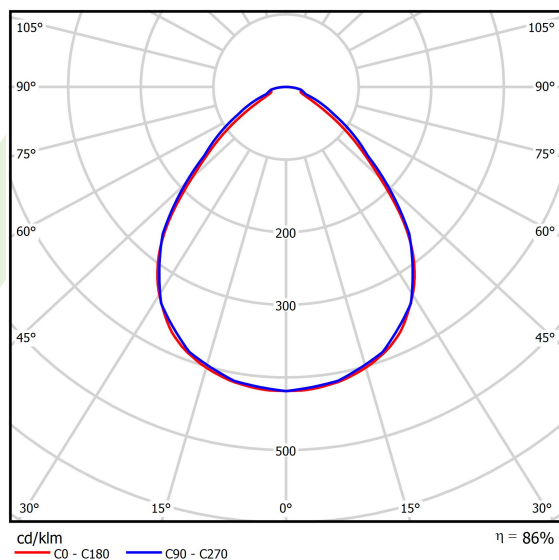

## Light and electrical data

Light source	<b>LED</b>
Luminous flux LED [lm]	<b>7337,2</b>
LED power [W]	<b>35,6</b>
Luminaire luminous flux [lm]	<b>5400</b>
Power of luminaire [W]	<b>39,9</b>
Luminaire's light efficiency [lm/W]	<b>135,3</b>
Color of the light [K]	<b>3000</b>
CRI	<b>&gt;80</b>
SDCM (LED sources)	<b>3</b>
Beam angle [°]	<b>(C0-C180) / (C90-C270) - 91,2° / 90°</b>
Photobiological risk class (IEC/EN 62471)	<b>RG0</b>
Protection against electric shock	<b>I</b>
Protection degree	<b>IP20/44</b>
Voltage	<b>220..240 V, 50..60 Hz</b>
Lifetime of LED sources [h]	<b>80000</b>
Lx/By	<b>L80/B10</b>
Operating temperature range [°C]	<b>5 ÷ 30</b>
Driver	<b>standard on/off (E)</b>
Power factor cos φ	<b>&gt;0,95</b>
Circuit load capacity	<b>8 (B10), 13 (B16), 12 (C10), 20 (C16)</b>

## A graph of light