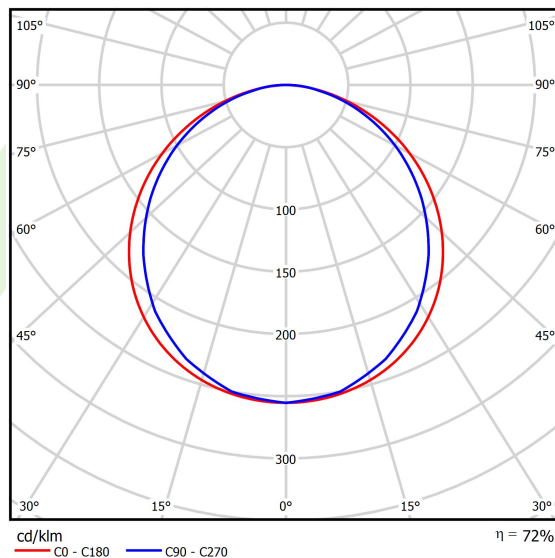

Mechanical data

Assembly	mounted in module ceilings, plasterboard ceilings (using accessories) or surface mounted (using accessories)
Material	aluminum
Color	RAL 9016 (white)
Diffuser	PLX (PMMA opal)
Impact resistant	IK04
Weight [kg]	3,5
Dimensions [mm]	596 x 596 x 11

A graph of light

Accessories

Index 2C1A7392-34R

Name EUROPANEL / BACKPANEL / RIM COMPACT LED RECESSED ACCESSORIES 34 / 600X600

Index 01ARTLUNCNW6

Name EUROPANEL / RIM COMPACT LED SURFACE ACCESSORIES STANDARD 34 / 600X600

Index 01ARTBLUNCNW6

Name EUROPANEL / RIM COMPACT LED SURFACE ACCESSORIES BASIC 34 / 600X600x43mm