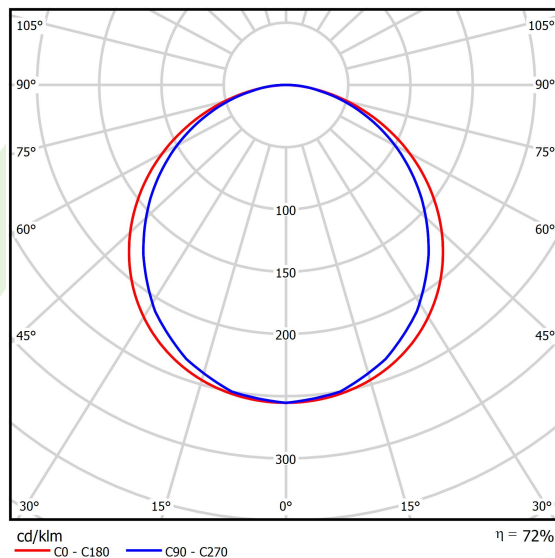

Mechanical data

Assembly	mounted in module ceilings, plasterboard ceilings (using accessories) or surface mounted (using accessories)
Material	aluminum
Color	RAL 9016 (white)
Diffuser	PLX (PMMA opal)
Impact resistant	IK04
Weight [kg]	3,61
Dimensions [mm]	596 x 596 x 11

A graph of light

Accessories

Index 2C1A7392-34R

Name EUROPANEL / BACKPANEL / RIM COMPACT LED RECESSED ACCESSORIES 34 / 600X600

Index 01ARTLUNCNW6

Name EUROPANEL / RIM COMPACT LED SURFACE ACCESSORIES STANDARD 34 / 600X600

Index 01ARTBLUNCNW6

Name EUROPANEL / RIM COMPACT LED SURFACE ACCESSORIES BASIC 34 / 600X600x43mm