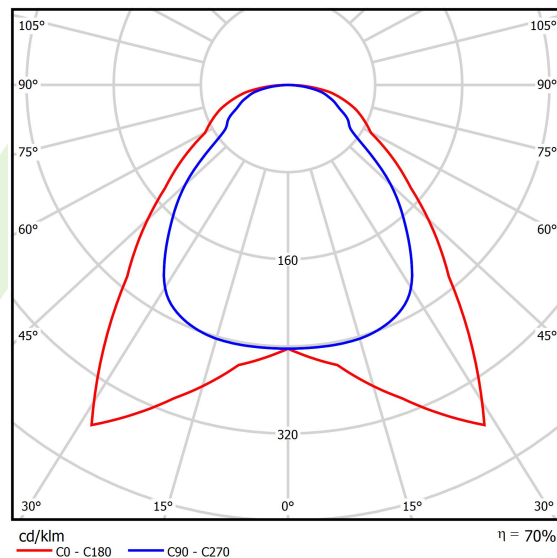

Mechanical data

Assembly	mounted in module ceilings, plasterboard ceilings (using accessories) or surface mounted (using accessories)
Material	aluminum
Color	RAL 9016 (white)
Diffuser	Micro-PRM (micro-prismatic diffuser PMMA)
Impact resistant	IK04
Weight [kg]	3,04
Dimensions [mm]	1196 x 296 x 11

A graph of light

Accessories

Index 01ARTLUGK-AW

Name EUROPANEL / RIM COMPACT
LED ADAPTIVE PLASTERBOARD
CEILING FRAME 34 / 1200X300

Index 01ARTLURNW12

Name EUROPANEL / RIM COMPACT
LED CEILING ADAPTIVE FRAME
STANDARD 34 / 1200X300

Index 19.3247.0013.34

Name EUROPANEL / RIM COMPACT
LED SURFACE ACCESSORIES
BASIC 34 / 1200X300