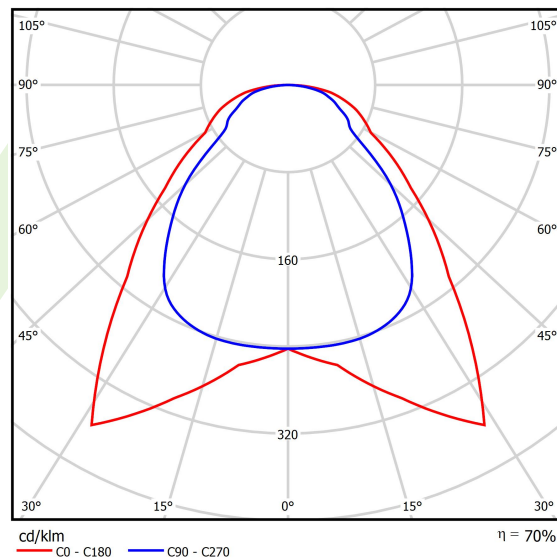

Mechanical data

Assembly	mounted in module ceilings, plasterboard ceilings (using accessories) or surface mounted (using accessories)
Material	aluminum
Color	RAL 9016 (white)
Diffuser	Micro-PRM (micro-prismatic diffuser PMMA)
Impact resistant	IK04
Weight [kg]	3,04
Dimensions [mm]	1196 x 296 x 11

A graph of light

Accessories

Index 01ARTLUGK-AW

Name EUROPANEL / RIM COMPACT LED ADAPTIVE PLASTERBOARD CEILING FRAME 34 / 1200X300

Index 01ARTLURNW12

Name EUROPANEL / RIM COMPACT LED CEILING ADAPTIVE FRAME STANDARD 34 / 1200X300

Index 19.3247.0013.34

Name EUROPANEL / RIM COMPACT LED SURFACE ACCESSORIES BASIC 34 / 1200X300