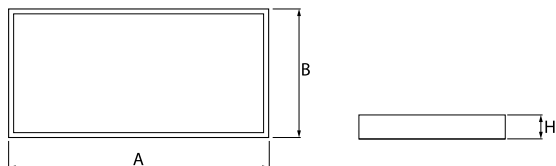

Product information

Category	Recessed luminaires
Family	EUROPANEL LED
Name	EUROPANEL LED 8000 MICRO-PRM EDD IP20/44 34 840 1200X300
Index	19.4099.2423.34
EAN	5902107330910

Light and electrical data

Light source	LED
Luminous flux LED [lm]	9839
LED power [W]	53,1
Luminaire luminous flux [lm]	6936
Power of luminaire [W]	59
Luminaire's light efficiency [lm/W]	117,6
Color of the light [K]	4000
CRI	>80
SDCM (LED sources)	3
Beam angle [°]	(C0-C180) / (C90-C270) - 91,8° / 94,4°
Photobiological risk class (IEC/EN 62471)	RG0
Protection against electric shock	II
Protection degree	IP20/44
Voltage	220..240 V, 50..60 Hz
Lifetime of LED sources [h]	70000 (1) / 56000 (2)
Lx/By	L70/B10 (1) / L80/B10 (2)
Operating temperature range [°C]	5 ÷ 30
Driver	DIM DALI (EDD)
Power factor cos φ	>0,98
Circuit load capacity	10 (B10), 16 (B16), 16(C10), 26 (C16)

Mechanical data

Assembly	mounted in module ceilings, plasterboard ceilings (using accessories) or surface mounted (using accessories)
Material	aluminum
Color	RAL 9016 (white)
Diffuser	Micro-PRM (micro-prismatic diffuser PMMA)
Impact resistant	IK04
Weight [kg]	3,04
Dimensions [mm]	1196 x 296 x 11