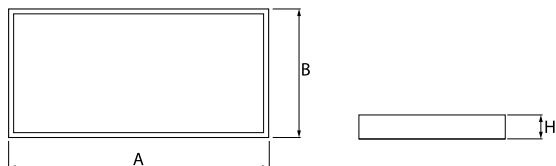

Product information

Category	Recessed luminaires
Family	EUROPANEL LED
Name	EUROPANEL LED 8000 MICRO-PRM EDD 34 IP20/44 840 1200X300
Index	19.4099.2423.34

Light and electrical data

Light source	LED
Luminous flux LED [lm]	9839
LED power [W]	53,1
Luminaire luminous flux [lm]	6936
Power of luminaire [W]	59
Luminaire's light efficiency [lm/W]	117,6
Color of the light [K]	4000
CRI	>80
SDCM (LED sources)	3
Beam angle [°]	(C0-C180) / (C90-C270) - 91,8° / 94,4°
Photobiological risk class (IEC/EN 62471)	RG0
Protection against electric shock	II
Protection degree	IP20/44
Voltage	220..240 V, 50..60 Hz
Lifetime of LED sources [h]	70000 (1) / 56000 (2)
Lx/By	L70/B10 (1) / L80/B10 (2)
Operating temperature range [°C]	5 ÷ 30
Driver	DIM DALI (EDD)
Power factor cos φ	>0,98
Circuit load capacity	10 (B10), 16 (B16), 16(C10), 26 (C16)

Mechanical data

Assembly	mounted in module ceilings, plasterboard ceilings (using accessories) or surface mounted (using accessories)
Material	aluminum
Color	RAL 9016 (white)
Diffuser	Micro-PRM (micro-prismatic diffuser PMMA)
Impact resistant	IK04
Weight [kg]	3,04
Dimensions [mm]	1196 x 296 x 11