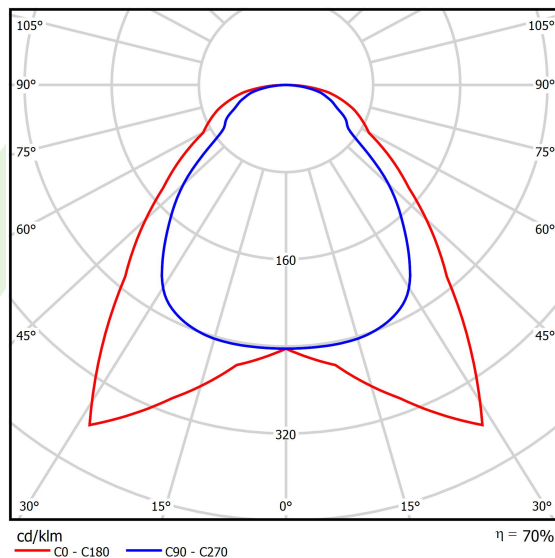

Mechanical data

Assembly	mounted in module ceilings, plasterboard ceilings (using accessories) or surface mounted (using accessories)
Material	aluminum
Color	RAL 9016 (white)
Diffuser	Micro-PRM (micro-prismatic diffuser PMMA)
Impact resistant	IK04
Weight [kg]	3,04
Dimensions [mm]	1196 x 296 x 11

A graph of light

Accessories

Index 01ARTLUGK-AW

Name EUROPANEL / RIM COMPACT
LED ADAPTIVE PLASTERBOARD
CEILING FRAME 34 / 1200X300

Index 01ARTLURNW12

Name EUROPANEL / RIM COMPACT
LED CEILING ADAPTIVE FRAME
STANDARD 34 / 1200X300

Index 19.3247.0013.34

Name EUROPANEL / RIM COMPACT
LED SURFACE ACCESSORIES
BASIC 34 / 1200X300