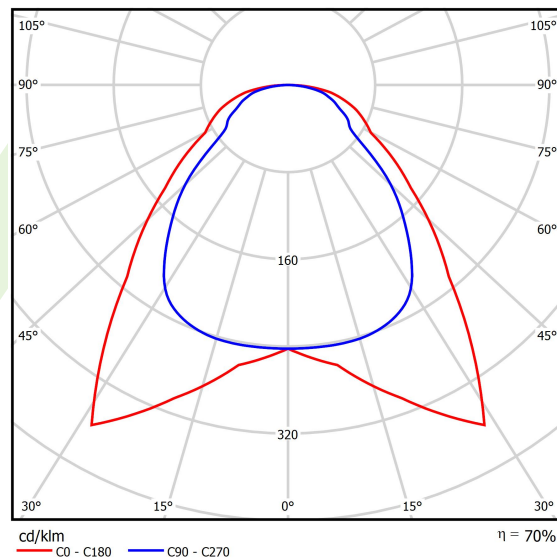

## Light and electrical data

Light source	LED
Luminous flux LED [lm]	6508
LED power [W]	44,1
Luminaire luminous flux [lm]	4588
Power of luminaire [W]	46
Luminaire's light efficiency [lm/W]	99,7
Color of the light [K]	4000
CRI	>80
SDCM (LED sources)	3
Beam angle [°]	(C0-C180) / (C90-C270) - 91,8° / 94,4°
Photobiological risk class (IEC/EN 62471)	RG0
Protection against electric shock	II
Protection degree	IP20/44
Voltage	220..240 V, 50..60 Hz
Lifetime of LED sources [h]	100000 (1) / 80000 (2)
Lx/By	L70/B10 (1) / L80/B10 (2)
Operating temperature range [°C]	5 ÷ 30
Driver	DIM DALI (EDD)
Power factor cos φ	>0,95
Circuit load capacity	12 (B10), 20 (B16), 20 (C10), 32 (C16)

## A graph of light