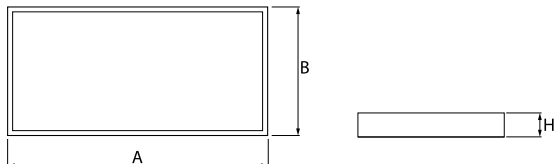

Product information

Category	Recessed luminaires
Family	EUROPANEL LED
Name	EUROPANEL LED 5800 MICRO-PRM EDD 34 IP20/44 840 1200X300
Index	19.4099.2323.34

Light and electrical data

Light source	LED
Luminous flux LED [lm]	6508
LED power [W]	44,1
Luminaire luminous flux [lm]	4588
Power of luminaire [W]	46
Luminaire's light efficiency [lm/W]	99,7
Color of the light [K]	4000
CRI	>80
SDCM (LED sources)	3
Beam angle [°]	(C0-C180) / (C90-C270) - 91,8° / 94,4°
Photobiological risk class (IEC/EN 62471)	RG0
Protection against electric shock	II
Protection degree	IP20/44
Voltage	220..240 V, 50..60 Hz
Lifetime of LED sources [h]	100000 (1) / 80000 (2)
Lx/By	L70/B10 (1) / L80/B10 (2)
Operating temperature range [°C]	5 ÷ 30
Driver	DIM DALI (EDD)
Power factor cos φ	>0,95
Circuit load capacity	12 (B10), 20 (B16), 20 (C10), 32 (C16)

Mechanical data

Assembly	mounted in module ceilings, plasterboard ceilings (using accessories) or surface mounted (using accessories)
Material	aluminum
Color	RAL 9016 (white)
Diffuser	Micro-PRM (micro-prismatic diffuser PMMA)
Impact resistant	IK04
Weight [kg]	3,61
Dimensions [mm]	1196 x 296 x 11