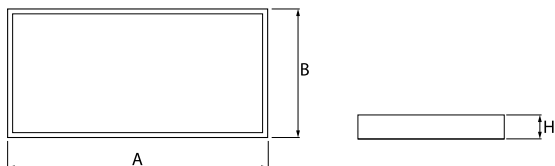

Product information

Category	Recessed luminaires
Family	EUROPANEL LED
Name	EUROPANEL LED 5800 MICRO-PRM EDD 34 IP20/44 840 1200X300
Index	19.4099.2323.34

Light and electrical data

Light source	LED
Luminous flux LED [lm]	6508
LED power [W]	44,1
Luminaire luminous flux [lm]	4588
Power of luminaire [W]	46
Luminaire's light efficiency [lm/W]	99,7
Color of the light [K]	4000
CRI	>80
SDCM (LED sources)	3
Beam angle [°]	(C0-C180) / (C90-C270) - 91,8° / 94,4°
Photobiological risk class (IEC/EN 62471)	RG0
Protection against electric shock	II
Protection degree	IP20/44
Voltage	220..240 V, 50..60 Hz
Lifetime of LED sources [h]	100000 (1) / 80000 (2)
Lx/By	L70/B10 (1) / L80/B10 (2)
Operating temperature range [°C]	5 ÷ 30
Driver	DIM DALI (EDD)
Power factor cos φ	>0,95
Circuit load capacity	12 (B10), 20 (B16), 20 (C10), 32 (C16)

Mechanical data

Assembly	mounted in module ceilings, plasterboard ceilings (using accessories) or surface mounted (using accessories)
Material	aluminum
Color	RAL 9016 (white)
Diffuser	Micro-PRM (micro-prismatic diffuser PMMA)
Impact resistant	IK04
Weight [kg]	3,61
Dimensions [mm]	1196 x 296 x 11