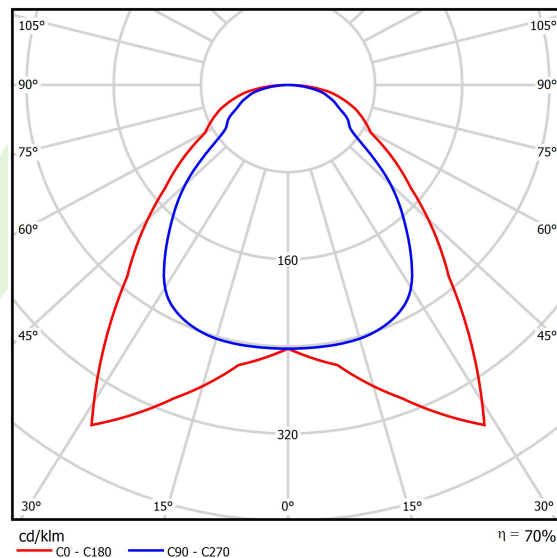

Mechanical data

Assembly	mounted in module ceilings, plasterboard ceilings (using accessories) or surface mounted (using accessories)
Material	aluminum
Color	RAL 9016 (white)
Diffuser	Micro-PRM (micro-prismatic diffuser PMMA)
Impact resistant	IK04
Weight [kg]	3,61
Dimensions [mm]	1196 x 296 x 11

A graph of light

Accessories

Index 01ARTLUGK-AW

Name EUROPANEL / RIM COMPACT
LED ADAPTIVE PLASTERBOARD
CEILING FRAME 34 / 1200X300

Index 01ARTLURNW12

Name EUROPANEL / RIM COMPACT
LED CEILING ADAPTIVE FRAME
STANDARD 34 / 1200X300

Index 19.3247.0013.34

Name EUROPANEL / RIM COMPACT
LED SURFACE ACCESSORIES
BASIC 34 / 1200X300