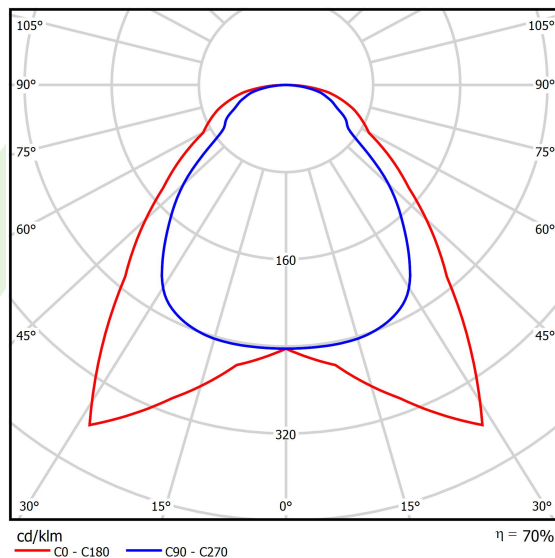

Mechanical data

Assembly	mounted in module ceilings, plasterboard ceilings (using accessories) or surface mounted (using accessories)
Material	aluminum
Color	RAL 9016 (white)
Diffuser	Micro-PRM (micro-prismatic diffuser PMMA)
Impact resistant	IK04
Weight [kg]	3,61
Dimensions [mm]	1196 x 296 x 11

A graph of light

Accessories

Index 01ARTLUGK-AW

Name EUROPANEL / RIM COMPACT
LED ADAPTIVE PLASTERBOARD
CEILING FRAME 34 / 1200X300

Index 01ARTLURNW12

Name EUROPANEL / RIM COMPACT
LED CEILING ADAPTIVE FRAME
STANDARD 34 / 1200X300

Index 19.3247.0013.34

Name EUROPANEL / RIM COMPACT
LED SURFACE ACCESSORIES
BASIC 34 / 1200X300