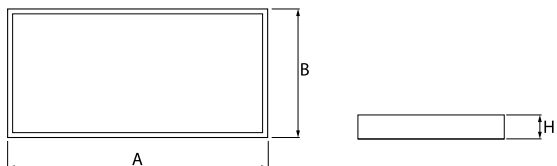

Product information

Category	Recessed luminaires
Family	EUROPANEL LED
Name	EUROPANEL LED 5800 MICRO-PRM E 34 IP20/44 840 1200X300
Index	19.4099.2321.34

Light and electrical data

Light source	LED
Luminous flux LED [lm]	6508
LED power [W]	44,1
Luminaire luminous flux [lm]	4588
Power of luminaire [W]	46
Luminaire's light efficiency [lm/W]	99,7
Color of the light [K]	4000
CRI	>80
SDCM (LED sources)	3
Beam angle [°]	(C0-C180) / (C90-C270) - 91,8° / 94,4°
Photobiological risk class (IEC/EN 62471)	RG0
Protection against electric shock	II
Protection degree	IP20/44
Voltage	220..240 V, 50..60 Hz
Lifetime of LED sources [h]	100000 (1) / 80000 (2)
Lx/By	L70/B10 (1) / L80/B10 (2)
Operating temperature range [°C]	5 ÷ 30
Driver	standard on/off (E)
Power factor cos φ	>0,95
Circuit load capacity	22 (B10), 35 (B16), 37 (C10), 59 (C16)

Mechanical data

Assembly	mounted in module ceilings, plasterboard ceilings (using accessories) or surface mounted (using accessories)
Material	aluminum
Color	RAL 9016 (white)
Diffuser	Micro-PRM (micro-prismatic diffuser PMMA)
Impact resistant	IK04
Weight [kg]	3,61
Dimensions [mm]	1196 x 296 x 11