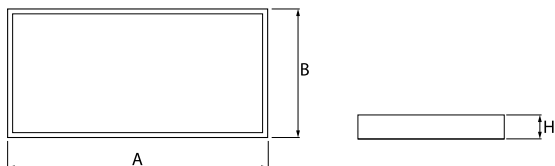

Product information

Category	Recessed luminaires
Family	EUROPANEL LED
Name	EUROPANEL LED 5800 MICRO-PRM E 34 IP20/44 840 1200X300
Index	19.4099.2321.34

Light and electrical data

Light source	LED
Luminous flux LED [lm]	6508
LED power [W]	44,1
Luminaire luminous flux [lm]	4588
Power of luminaire [W]	46
Luminaire's light efficiency [lm/W]	99,7
Color of the light [K]	4000
CRI	>80
SDCM (LED sources)	3
Beam angle [°]	(C0-C180) / (C90-C270) - 91,8° / 94,4°
Photobiological risk class (IEC/EN 62471)	RG0
Protection against electric shock	II
Protection degree	IP20/44
Voltage	220..240 V, 50..60 Hz
Lifetime of LED sources [h]	100000 (1) / 80000 (2)
Lx/By	L70/B10 (1) / L80/B10 (2)
Operating temperature range [°C]	5 ÷ 30
Driver	standard on/off (E)
Power factor cos φ	>0,95
Circuit load capacity	22 (B10), 35 (B16), 37 (C10), 59 (C16)

Mechanical data

Assembly	mounted in module ceilings, plasterboard ceilings (using accessories) or surface mounted (using accessories)
Material	aluminum
Color	RAL 9016 (white)
Diffuser	Micro-PRM (micro-prismatic diffuser PMMA)
Impact resistant	IK04
Weight [kg]	3,61
Dimensions [mm]	1196 x 296 x 11