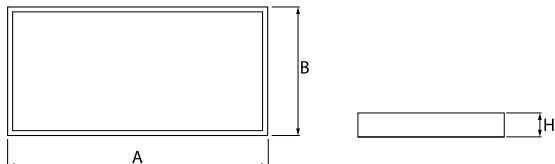

Product information

Category	Recessed luminaires
Family	EUROPANEL LED
Name	EUROPANEL LED 5800 MICRO-PRM E IP20/44 34 840 1200X300
Index	19.4099.2321.34
EAN	5902107169763

Light and electrical data

Light source	LED
Luminous flux LED [lm]	6508
LED power [W]	44,1
Luminaire luminous flux [lm]	4588
Power of luminaire [W]	46
Luminaire's light efficiency [lm/W]	99,7
Color of the light [K]	4000
CRI	>80
SDCM (LED sources)	3
Beam angle [°]	(C0-C180) / (C90-C270) - 91,8° / 94,4°
Photobiological risk class (IEC/EN 62471)	RG0
Protection against electric shock	II
Protection degree	IP20/44
Voltage	220..240 V, 50..60 Hz
Lifetime of LED sources [h]	100000 (1) / 80000 (2)
Lx/By	L70/B10 (1) / L80/B10 (2)
Operating temperature range [°C]	5 ÷ 30
Driver	standard on/off (E)
Power factor cos φ	>0,95
Circuit load capacity	22 (B10), 35 (B16), 37 (C10), 59 (C16)

Mechanical data

Assembly	mounted in module ceilings, plasterboard ceilings (using accessories) or surface mounted (using accessories)
Material	aluminum
Color	RAL 9016 (white)
Diffuser	Micro-PRM (micro-prismatic diffuser PMMA)
Impact resistant	IK04
Weight [kg]	3,61
Dimensions [mm]	1196 x 296 x 11