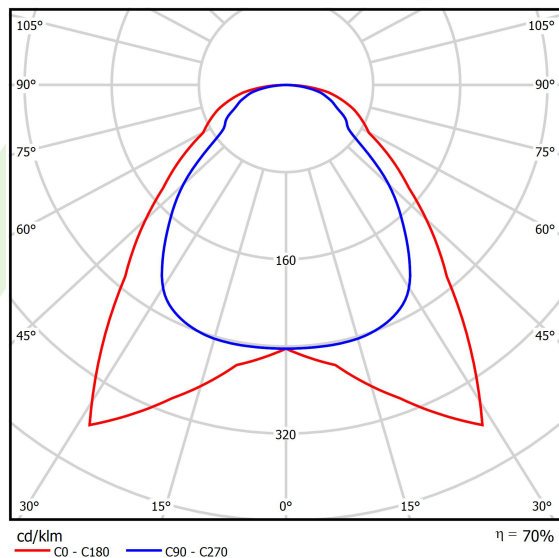

Mechanical data

Assembly	mounted in module ceilings, plasterboard ceilings (using accessories) or surface mounted (using accessories)
Material	aluminum
Color	RAL 9016 (white)
Diffuser	Micro-PRM (micro-prismatic diffuser PMMA)
Impact resistant	IK04
Weight [kg]	3,61
Dimensions [mm]	1196 x 296 x 11

A graph of light

Accessories

Index 01ARTLUGK-AW
Name EUROPANEL / RIM COMPACT LED ADAPTIVE PLASTERBOARD CEILING FRAME 34 / 1200X300

Index 01ARTLURNW12
Name EUROPANEL / RIM COMPACT LED CEILING ADAPTIVE FRAME STANDARD 34 / 1200X300

Index 19.3247.0013.34
Name EUROPANEL / RIM COMPACT LED SURFACE ACCESSORIES BASIC 34 / 1200X300