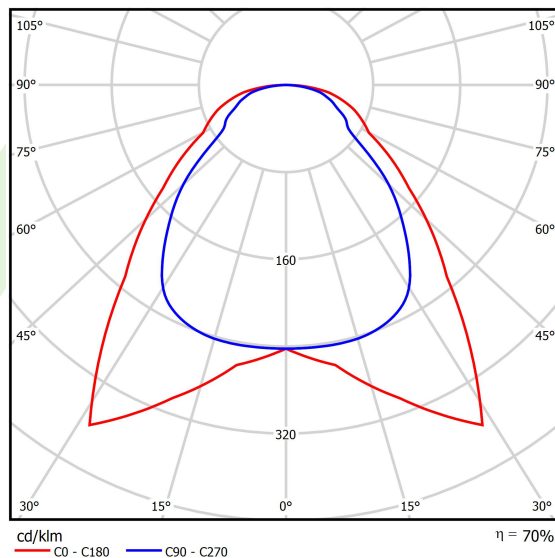

## Light and electrical data

Light source	LED
Luminous flux LED [lm]	6147
LED power [W]	44,1
Luminaire luminous flux [lm]	4334
Power of luminaire [W]	46
Luminaire's light efficiency [lm/W]	94,2
Color of the light [K]	3000
CRI	>80
SDCM (LED sources)	3
Beam angle [°]	(C0-C180) / (C90-C270) - 91,8° / 94,4°
Photobiological risk class (IEC/EN 62471)	RG0
Protection against electric shock	II
Protection degree	IP20/44
Voltage	220..240 V, 50..60 Hz
Lifetime of LED sources [h]	100000 (1) / 80000 (2)
Lx/By	L70/B10 (1) / L80/B10 (2)
Operating temperature range [°C]	5 ÷ 30
Driver	DIM DALI (EDD)
Power factor cos φ	>0,95
Circuit load capacity	12 (B10), 20 (B16), 20 (C10), 32 (C16)

## A graph of light