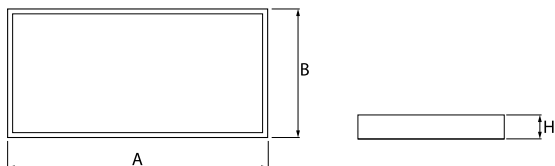

Product information

Category	Recessed luminaires
Family	EUROPANEL LED
Name	EUROPANEL LED 5800 MICRO-PRM EDD 34 IP20/44 830 1200X300
Index	19.4099.2313.34

Light and electrical data

Light source	LED
Luminous flux LED [lm]	6147
LED power [W]	44,1
Luminaire luminous flux [lm]	4334
Power of luminaire [W]	46
Luminaire's light efficiency [lm/W]	94,2
Color of the light [K]	3000
CRI	>80
SDCM (LED sources)	3
Beam angle [°]	(C0-C180) / (C90-C270) - 91,8° / 94,4°
Photobiological risk class (IEC/EN 62471)	RG0
Protection against electric shock	II
Protection degree	IP20/44
Voltage	220..240 V, 50..60 Hz
Lifetime of LED sources [h]	100000 (1) / 80000 (2)
Lx/By	L70/B10 (1) / L80/B10 (2)
Operating temperature range [°C]	5 ÷ 30
Driver	DIM DALI (EDD)
Power factor cos φ	>0,95
Circuit load capacity	12 (B10), 20 (B16), 20 (C10), 32 (C16)

Mechanical data

Assembly	mounted in module ceilings, plasterboard ceilings (using accessories) or surface mounted (using accessories)
Material	aluminum
Color	RAL 9016 (white)
Diffuser	Micro-PRM (micro-prismatic diffuser PMMA)
Impact resistant	IK04
Weight [kg]	3,61
Dimensions [mm]	1196 x 296 x 11