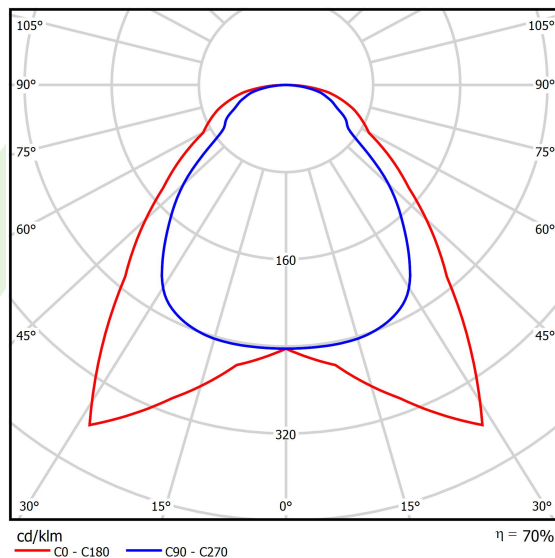

Mechanical data

Assembly	mounted in module ceilings, plasterboard ceilings (using accessories) or surface mounted (using accessories)
Material	aluminum
Color	RAL 9016 (white)
Diffuser	Micro-PRM (micro-prismatic diffuser PMMA)
Impact resistant	IK04
Weight [kg]	7,2
Dimensions [mm]	1196 x 296 x 11

A graph of light

Accessories

Index 01ARTLUGK-AW

Name EUROPANEL / RIM COMPACT
LED ADAPTIVE PLASTERBOARD
CEILING FRAME 34 / 1200X300

Index 01ARTLURNW12

Name EUROPANEL / RIM COMPACT
LED CEILING ADAPTIVE FRAME
STANDARD 34 / 1200X300

Index 19.3247.0013.34

Name EUROPANEL / RIM COMPACT
LED SURFACE ACCESSORIES
BASIC 34 / 1200X300