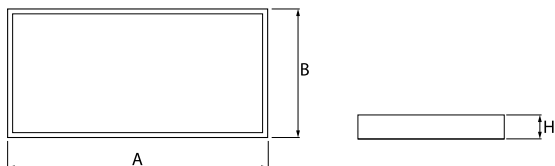

Product information

Category	Recessed luminaires
Family	EUROPANEL LED
Name	EUROPANEL LED 3800 MICRO-PRM EDD 34 IP20/44 840 1200X300
Index	19.4099.2123.34

Light and electrical data

Light source	LED
Luminous flux LED [lm]	3653
LED power [W]	19,3
Luminaire luminous flux [lm]	2575
Power of luminaire [W]	21
Luminaire's light efficiency [lm/W]	122,6
Color of the light [K]	4000
CRI	>80
SDCM (LED sources)	3
Beam angle [°]	(C0-C180) / (C90-C270) - 91,8° / 94,4°
Photobiological risk class (IEC/EN 62471)	RG0
Protection against electric shock	II
Protection degree	IP20/44
Voltage	220..240 V, 50..60 Hz
Lifetime of LED sources [h]	100000 (1) / 80000 (2)
Lx/By	L70/B10 (1) / L80/B10 (2)
Operating temperature range [°C]	5 ÷ 30
Driver	DIM DALI (EDD)
Power factor cos φ	>0,95
Circuit load capacity	12 (B10), 20 (B16), 20 (C10), 32 (C16)

Mechanical data

Assembly	mounted in module ceilings, plasterboard ceilings (using accessories) or surface mounted (using accessories)
Material	aluminum
Color	RAL 9016 (white)
Diffuser	Micro-PRM (micro-prismatic diffuser PMMA)
Impact resistant	IK04
Dimensions [mm]	1196 x 296 x 11