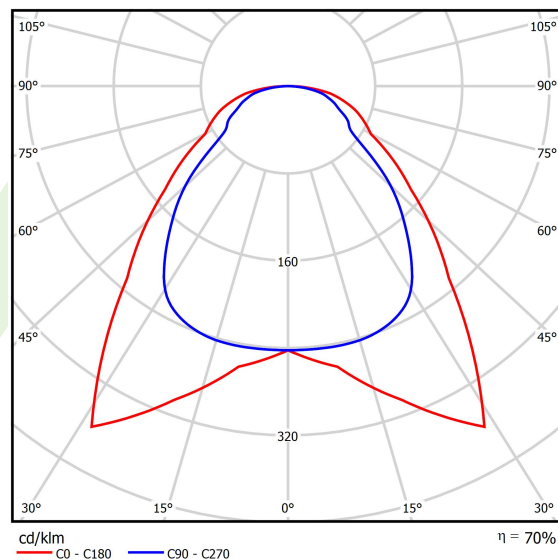

Mechanical data

Assembly	mounted in module ceilings, plasterboard ceilings (using accessories) or surface mounted (using accessories)
Material	aluminum
Color	RAL 9016 (white)
Diffuser	Micro-PRM (micro-prismatic diffuser PMMA)
Impact resistant	IK04
Dimensions [mm]	1196 x 296 x 11

A graph of light

Accessories

Index 01ARTLUGK-AW

Name EUROPANEL / RIM COMPACT
LED ADAPTIVE PLASTERBOARD
CEILING FRAME 34 / 1200X300

Index 01ARTLURNW12

Name EUROPANEL / RIM COMPACT
LED CEILING ADAPTIVE FRAME
STANDARD 34 / 1200X300

Index 19.3247.0013.34

Name EUROPANEL / RIM COMPACT
LED SURFACE ACCESSORIES
BASIC 34 / 1200X300