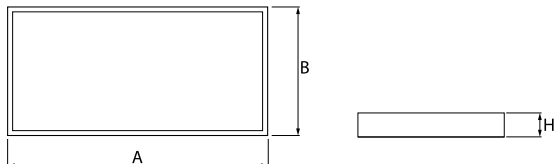

Product information

Category	Recessed luminaires
Family	EUROPANEL LED
Name	EUROPANEL LED 3800 MICRO-PRM EDD 34 IP20/44 840 1200X300
Index	19.4099.2123.34

Light and electrical data

Light source	LED
Luminous flux LED [lm]	3653
LED power [W]	19,3
Luminaire luminous flux [lm]	2575
Power of luminaire [W]	21
Luminaire's light efficiency [lm/W]	122,6
Color of the light [K]	4000
CRI	>80
SDCM (LED sources)	3
Beam angle [°]	(C0-C180) / (C90-C270) - 91,8° / 94,4°
Photobiological risk class (IEC/EN 62471)	RG0
Protection against electric shock	II
Protection degree	IP20/44
Voltage	220..240 V, 50..60 Hz
Lifetime of LED sources [h]	100000 (1) / 80000 (2)
Lx/By	L70/B10 (1) / L80/B10 (2)
Operating temperature range [°C]	5 ÷ 30
Driver	DIM DALI (EDD)
Power factor cos φ	>0,95
Circuit load capacity	12 (B10), 20 (B16), 20 (C10), 32 (C16)

Mechanical data

Assembly	mounted in module ceilings, plasterboard ceilings (using accessories) or surface mounted (using accessories)
Material	aluminum
Color	RAL 9016 (white)
Diffuser	Micro-PRM (micro-prismatic diffuser PMMA)
Impact resistant	IK04
Dimensions [mm]	1196 x 296 x 11