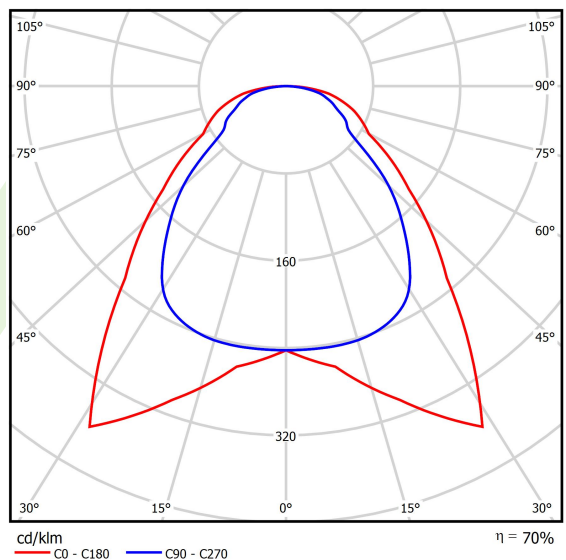

Mechanical data

Assembly	mounted in module ceilings, plasterboard ceilings (using accessories) or surface mounted (using accessories)
Material	aluminum
Color	RAL 9016 (white)
Diffuser	Micro-PRM (micro-prismatic diffuser PMMA)
Impact resistant	IK04
Dimensions [mm]	1196 x 296 x 11

A graph of light

Accessories

Index 01ARTLUGK-AW
Name EUROPANEL / RIM COMPACT LED ADAPTIVE PLASTERBOARD CEILING FRAME 34 / 1200X300

Index 01ARTLURNW12
Name EUROPANEL / RIM COMPACT LED CEILING ADAPTIVE FRAME STANDARD 34 / 1200X300

Index 19.3247.0013.34
Name EUROPANEL / RIM COMPACT LED SURFACE ACCESSORIES BASIC 34 / 1200X300