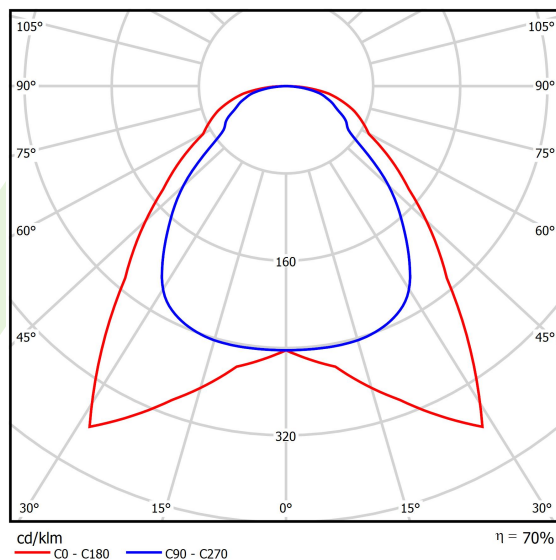

Mechanical data

Assembly	mounted in module ceilings, plasterboard ceilings (using accessories) or surface mounted (using accessories)
Material	aluminum
Color	RAL 9016 (white)
Diffuser	Micro-PRM (micro-prismatic diffuser PMMA)
Impact resistant	IK04
Dimensions [mm]	1196 x 296 x 11

A graph of light

Accessories

Index 01ARTLUGK-AW

Name EUROPANEL / RIM COMPACT
LED ADAPTIVE PLASTERBOARD
CEILING FRAME 34 / 1200X300

Index 01ARTLURNW12

Name EUROPANEL / RIM COMPACT
LED CEILING ADAPTIVE FRAME
STANDARD 34 / 1200X300

Index 19.3247.0013.34

Name EUROPANEL / RIM COMPACT
LED SURFACE ACCESSORIES
BASIC 34 / 1200X300